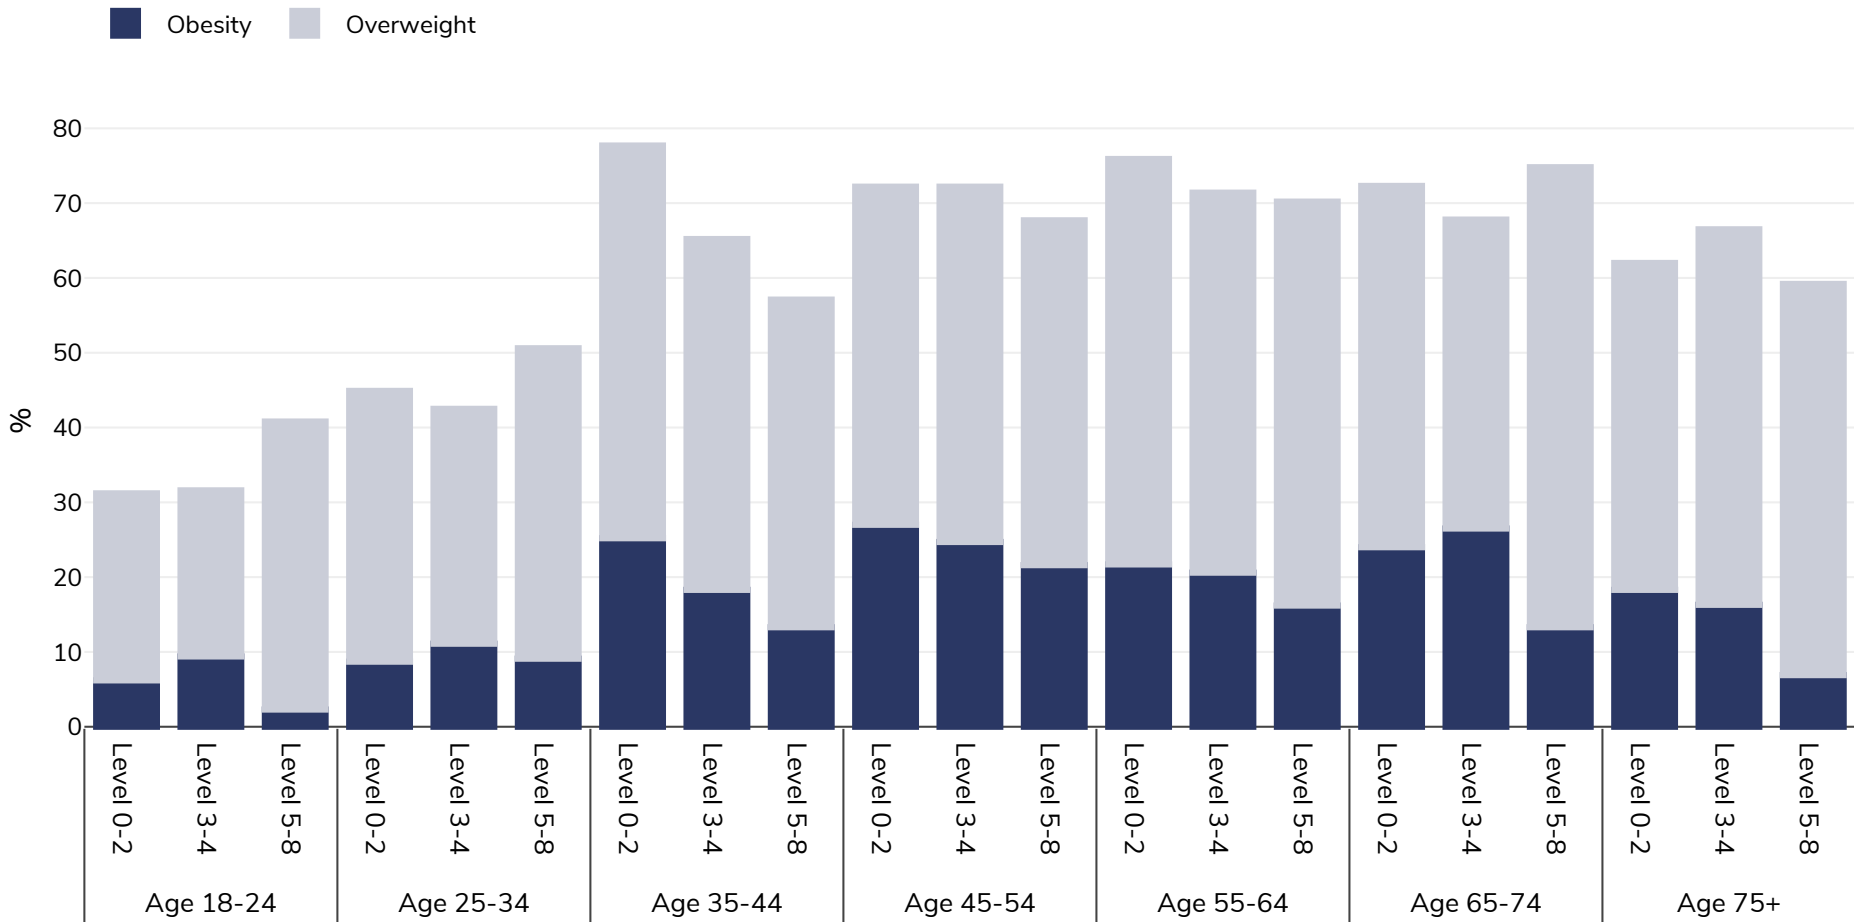

# Cyprus: Overweight/obesity by age and education

Men, 2019

**Survey type:** Self-reported

**Area covered:** National

**References:** Eurostat 2019. Available at [https://appsso.eurostat.ec.europa.eu/nui/show.do?dataset=hlth\\_ehis\\_bm1e&lang=en](https://appsso.eurostat.ec.europa.eu/nui/show.do?dataset=hlth_ehis_bm1e&lang=en) (last accessed 09.08.21).

**Notes:** NB. Some age ranges missing due to insufficient data to display by age & educational status

Unless otherwise noted, overweight refers to a BMI between 25kg and 29.9kg/m<sup>2</sup>, obesity refers to a BMI greater than 30kg/m<sup>2</sup>.