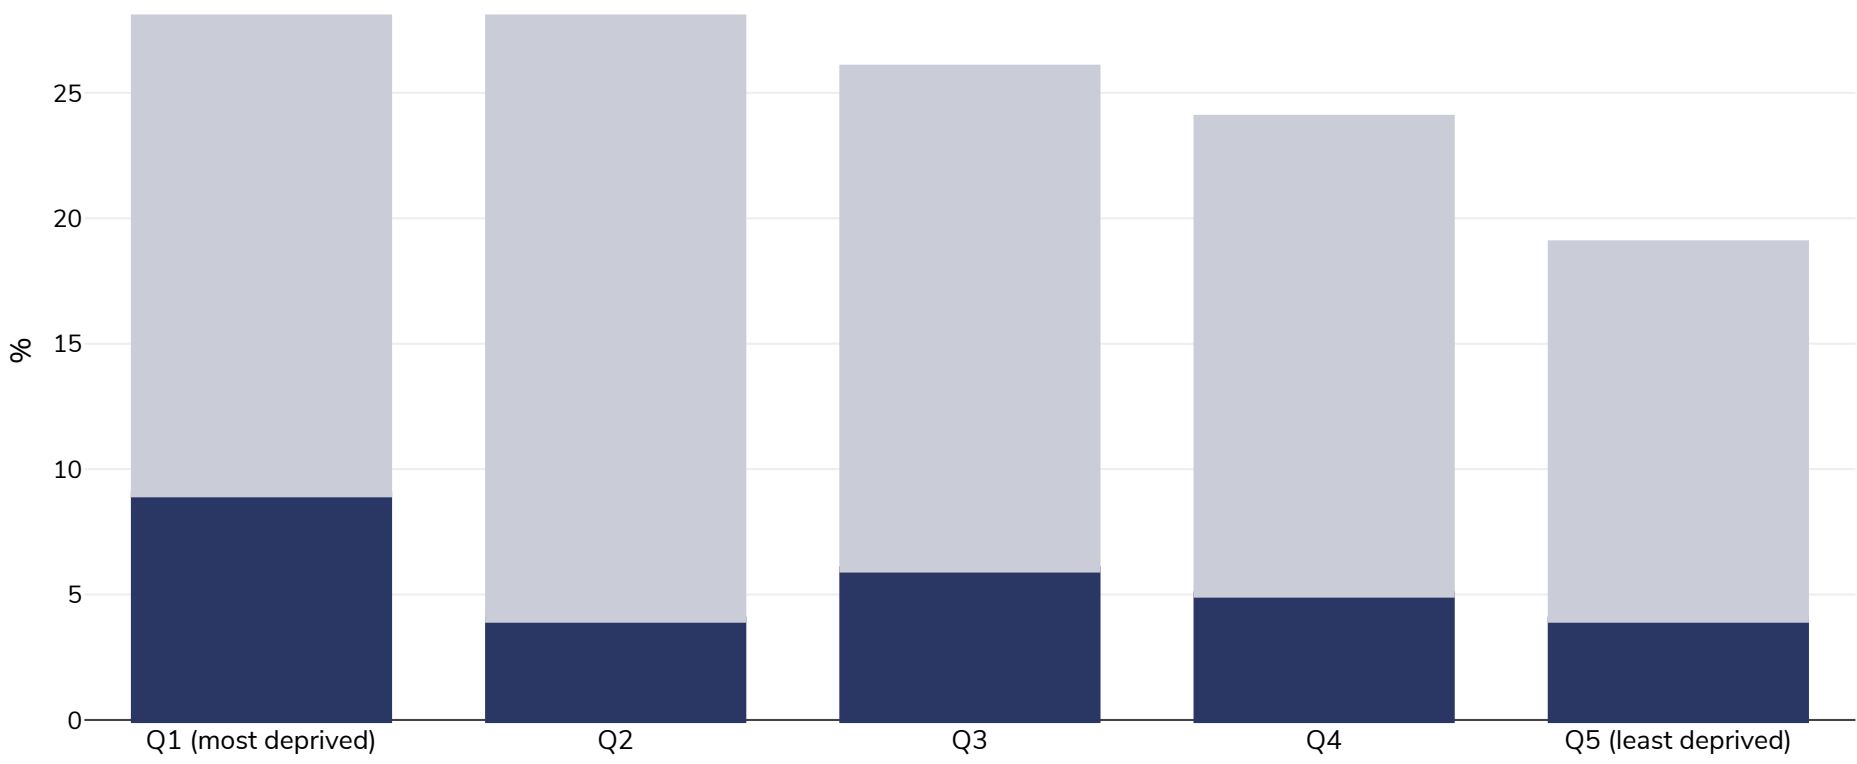

Northern Ireland: Overweight/obesity by socio-economic group

Children, 2012-2013

■ Obesity ■ Overweight

Survey type:	Measured
Age:	2-10
Area covered:	National
References:	Health Survey Northern Ireland: http://www.dhsspsni.gov.uk/index/statistics/lcb/obesity-and-diet.htm (last accessed 18 June 2015)
Cutoffs:	IOTF