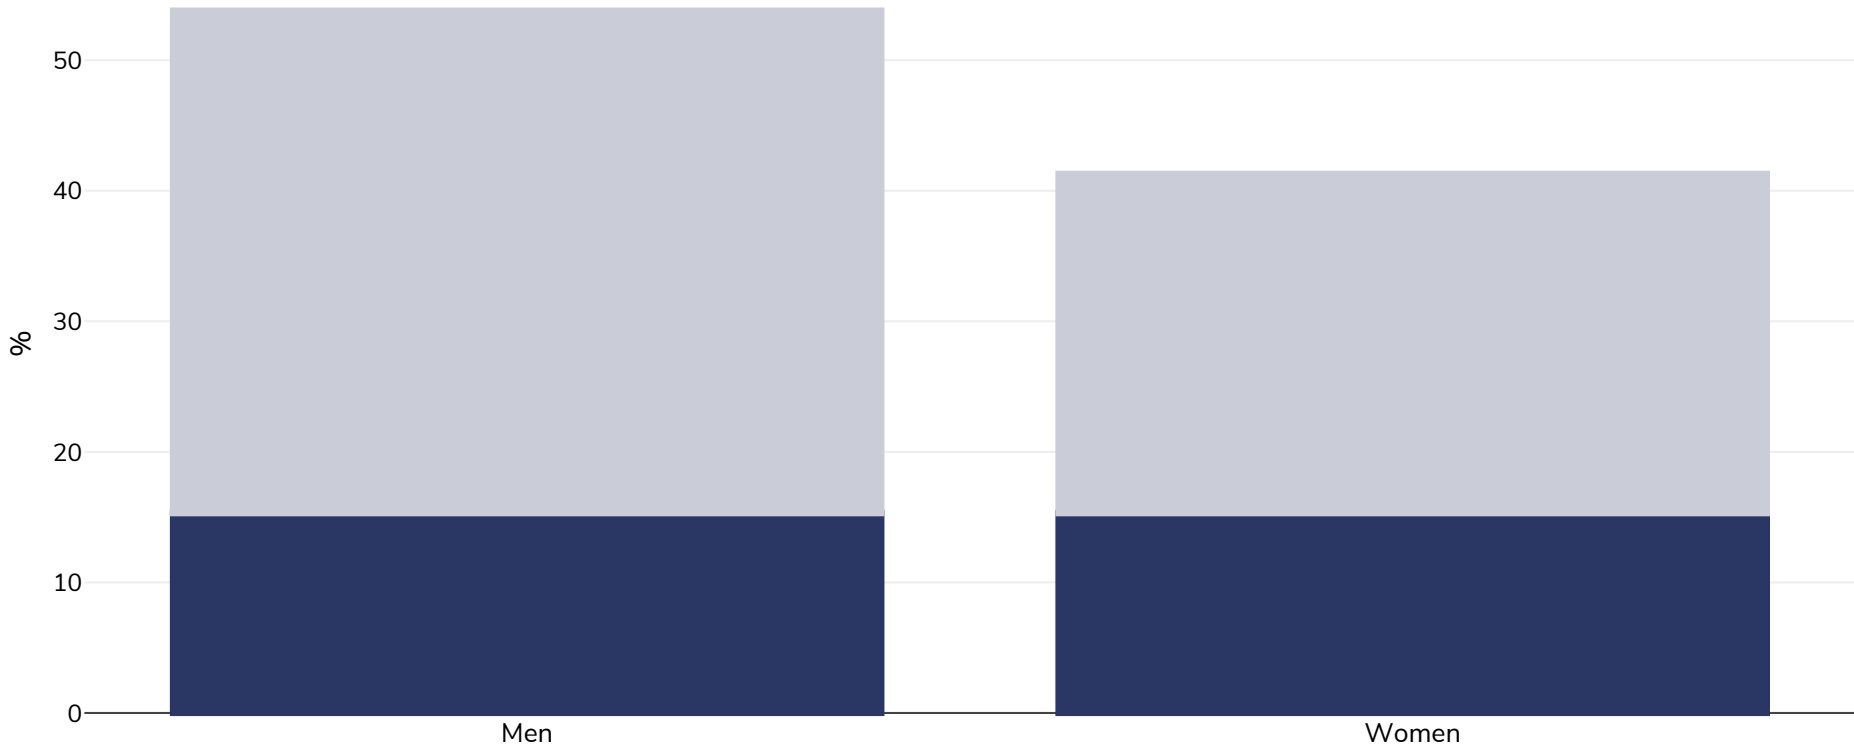

France: Obesity prevalence

Adults, 2014

■ Obesity ■ Overweight

Survey type: Self-reported

Age: 18+

Area covered: National

References: Eurostat Database: http://appsso.eurostat.ec.europa.eu/nui/show.do?dataset=hlth_ehis_bm1e&lang=en (last accessed 25.08.20)

Unless otherwise noted, overweight refers to a BMI between 25kg and 29.9kg/m², obesity refers to a BMI greater than 30kg/m².