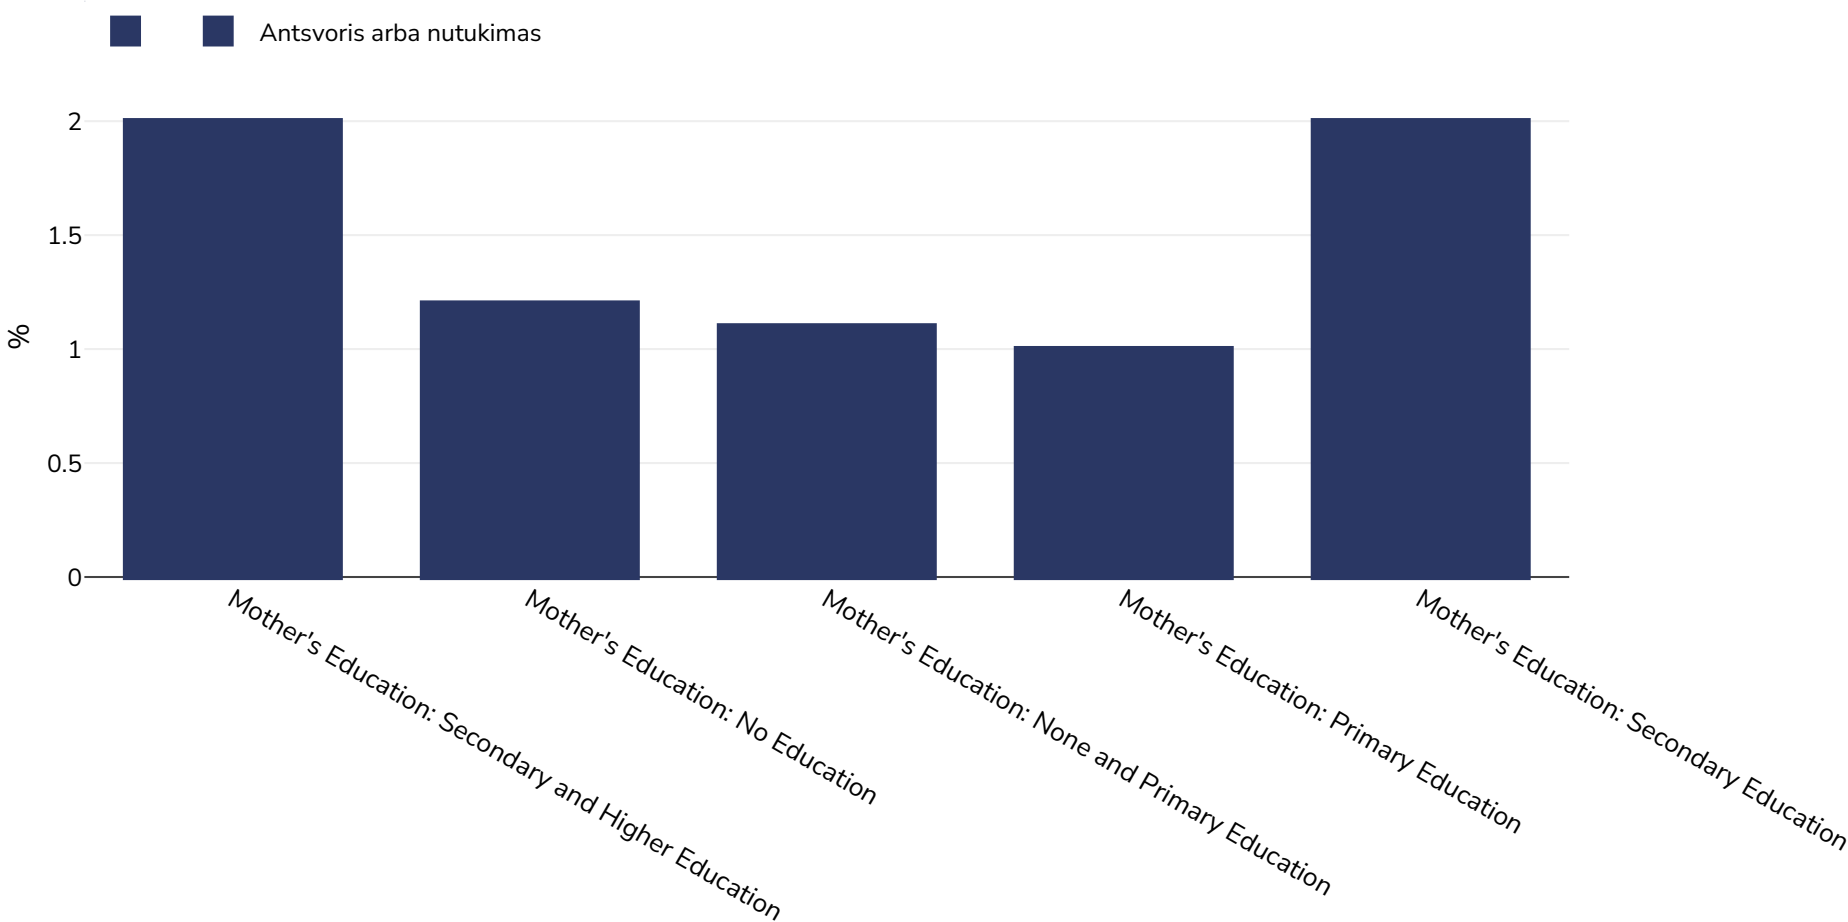

# Laosas: Overweight/obesity by education

Infants, 2006

<b>Imties dydis:</b>	3979
<b>Nuorodos:</b>	MICS: Lao PDR multiple indicator cluster survey 2006, final report. Vientiane, Lao PDR: Department of Statistics and UNICEF, 2008
<b>Pastabos (tik anglų k.):</b>	UNICEF/WHO/World Bank Joint Child Malnutrition Estimates Expanded Database: Overweight (Survey Estimates), May 2023, New York. For more information about the methodology, please consult <a href="https://data.unicef.org/resources/jme-2023-country-consultations/">https://data.unicef.org/resources/jme-2023-country-consultations/</a>
<b>Apibrėžimai (anglų k.):</b>	=>+SD