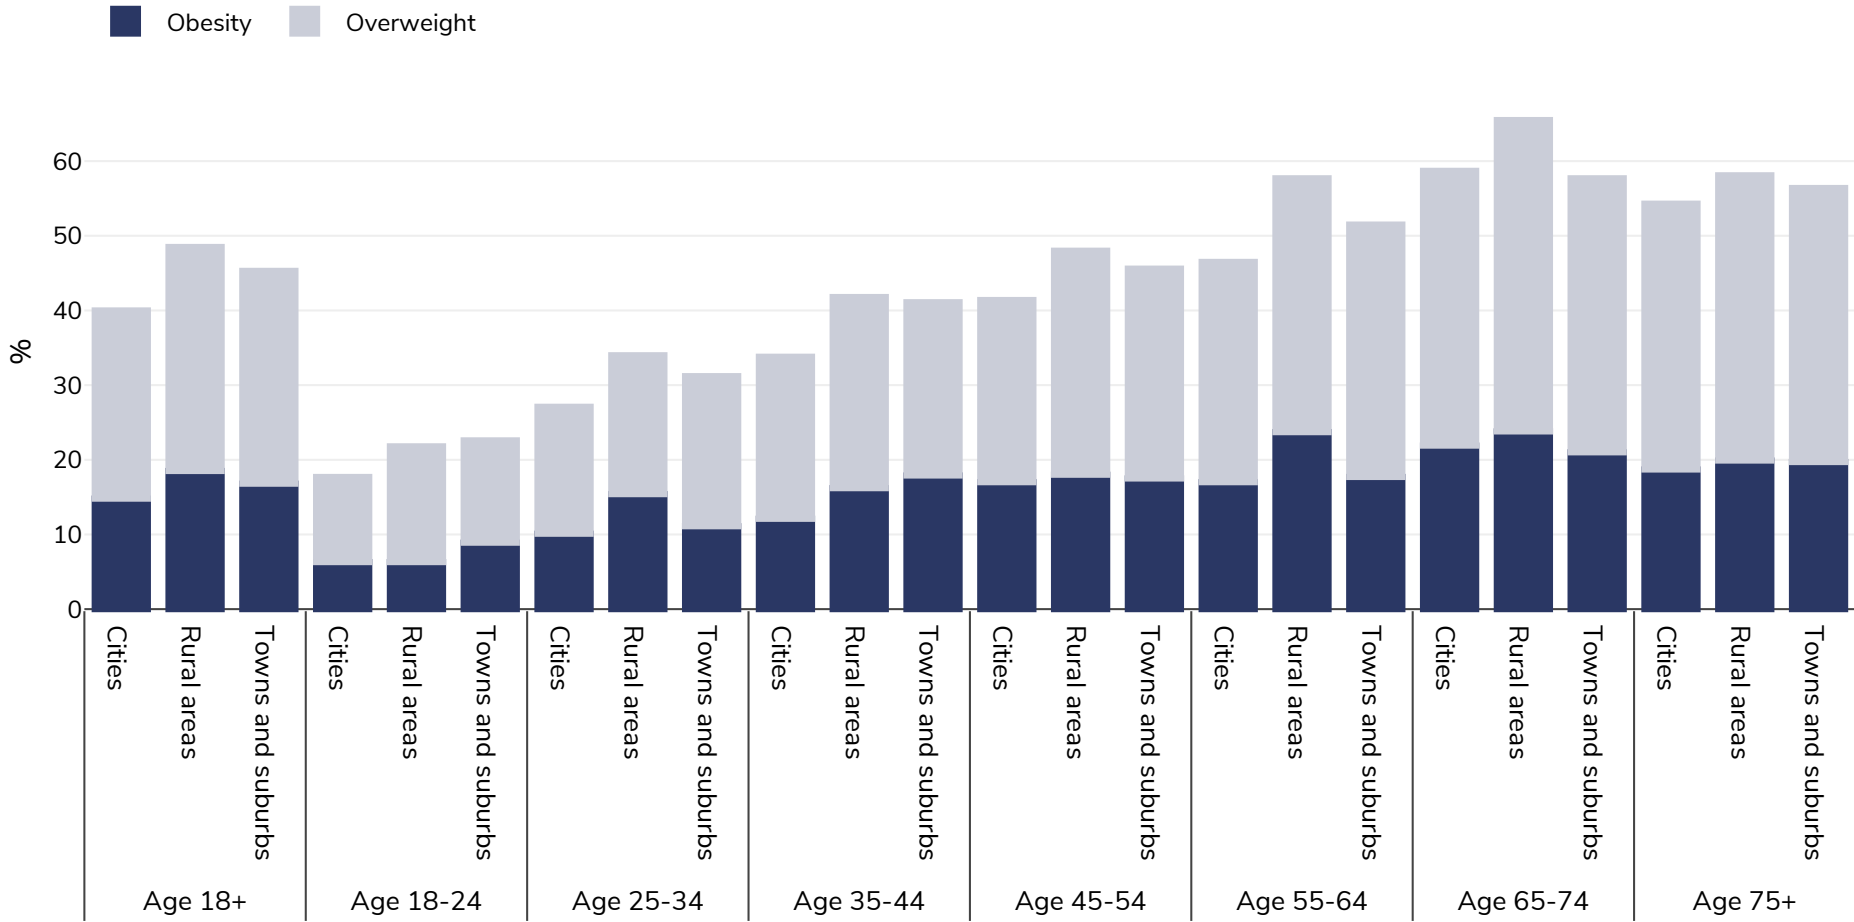

# Germany: Overweight/obesity by age and region

Women, 2014

Survey type: Self-reported

Area covered: National

References: Eurostat [http://appsso.eurostat.ec.europa.eu/nui/show.do?dataset=hlth\\_ehis\\_bm1u&lang=en](http://appsso.eurostat.ec.europa.eu/nui/show.do?dataset=hlth_ehis_bm1u&lang=en) (last accessed 25.08.20)

Unless otherwise noted, overweight refers to a BMI between 25kg and 29.9kg/m<sup>2</sup>, obesity refers to a BMI greater than 30kg/m<sup>2</sup>.