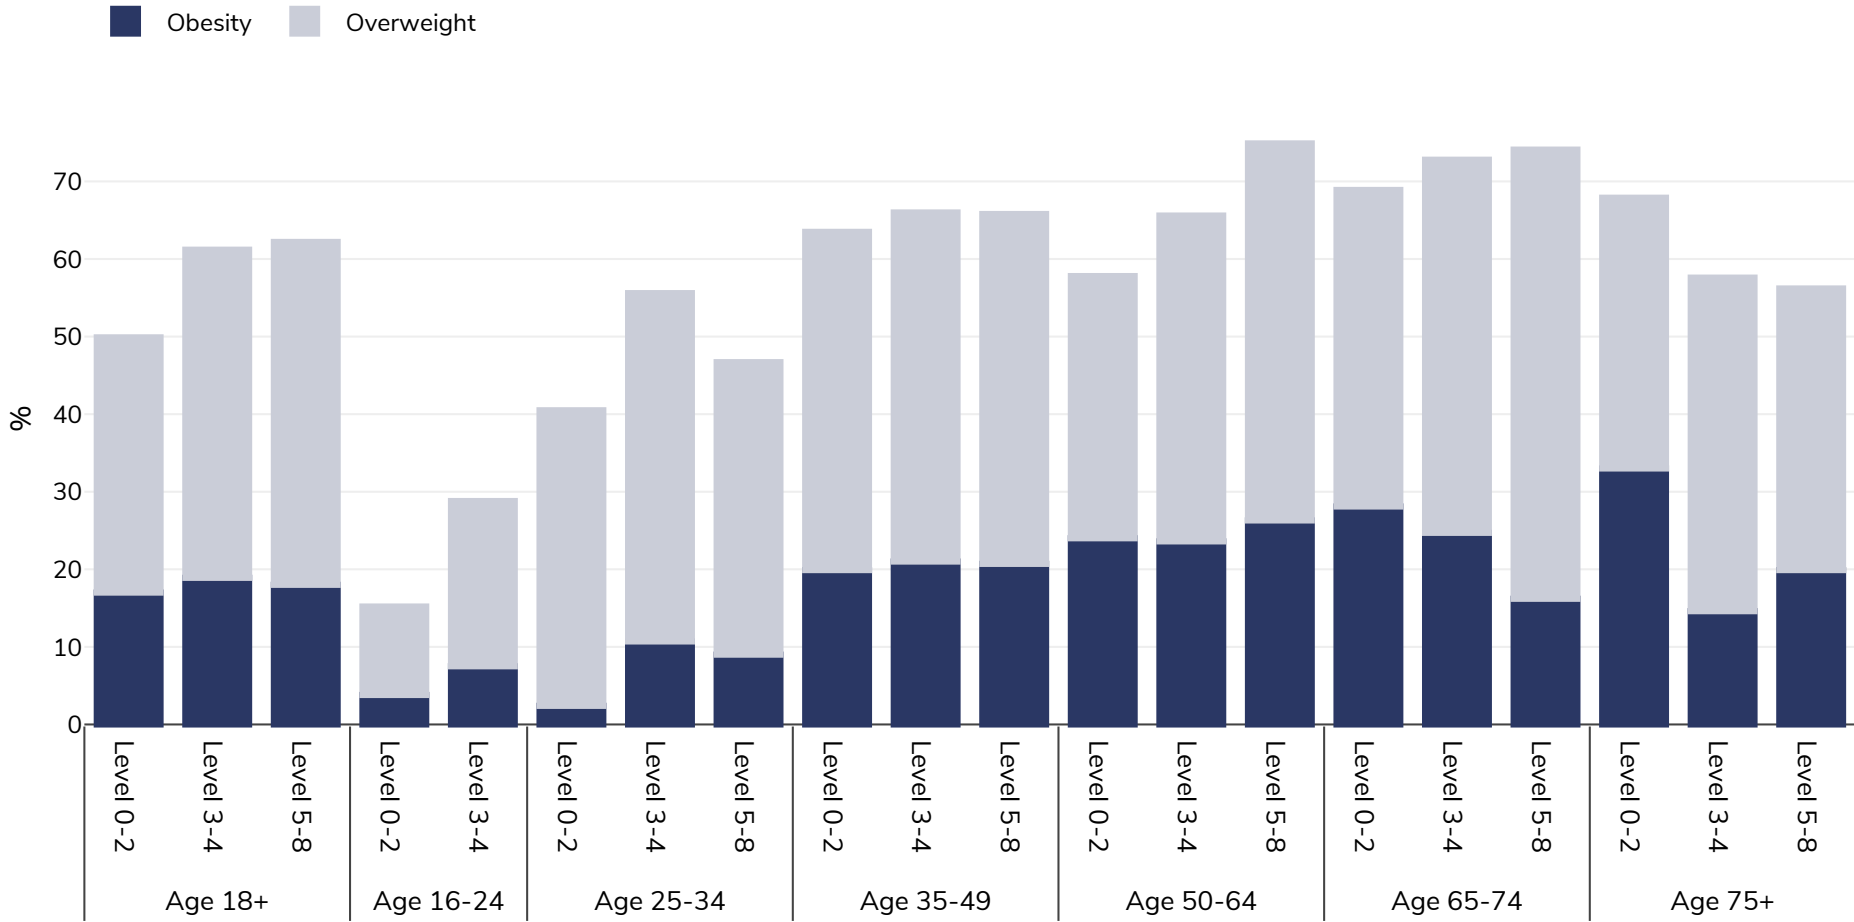

Latvia: Overweight/obesity by age and education

Men, 2017

Survey type: Self-reported

Area covered: National

References: EUROSTAT Database http://appsso.eurostat.ec.europa.eu/nui/show.do?dataset=ilc_hch10&lang=en (last accessed 25.08.20)

Unless otherwise noted, overweight refers to a BMI between 25kg and 29.9kg/m², obesity refers to a BMI greater than 30kg/m².