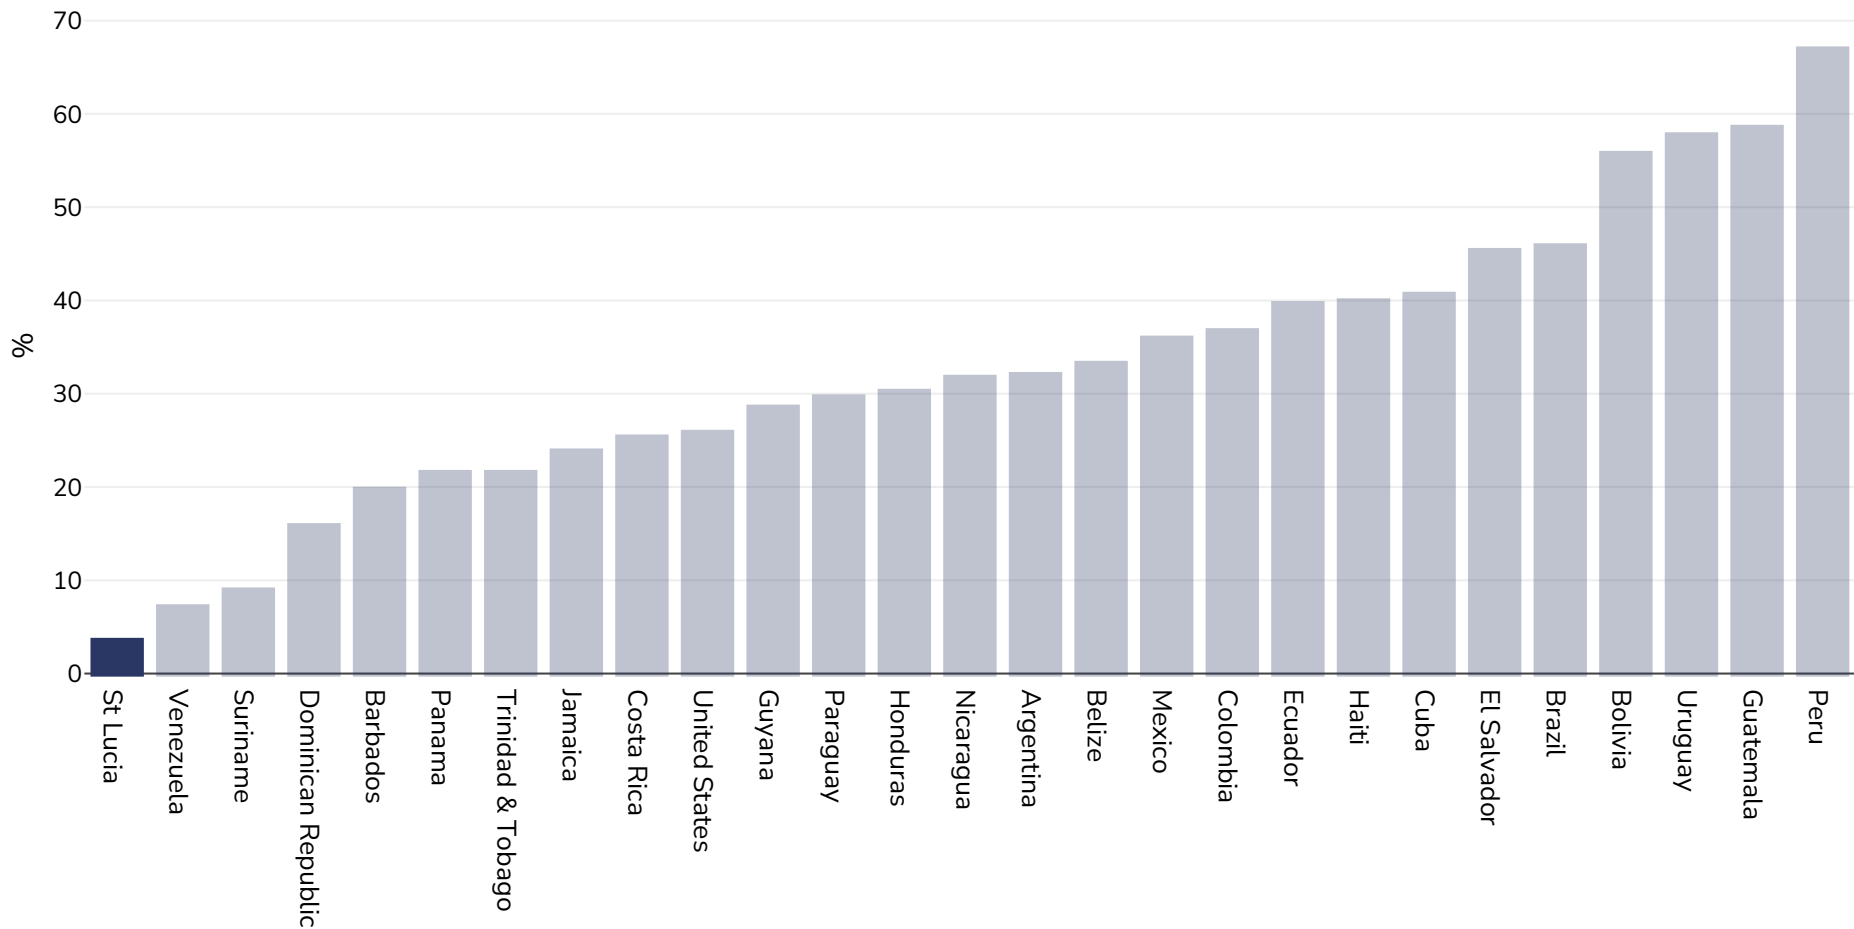

Saint Lucia: % Infants exclusively breastfed 0-5 months

Infants, 1998-2022

References: Saint Lucia multiple indicator cluster survey 2012: Final report. MICS. Castries, Saint Lucia, 2014.

Notes: Full details are available. Original citation United Nations Children's Fund, Division of Data, Analysis, Planning and Monitoring (2023). Global UNICEF Global Databases: Infant and Young Child Feeding: Exclusive breastfeeding, New York, October 2023.