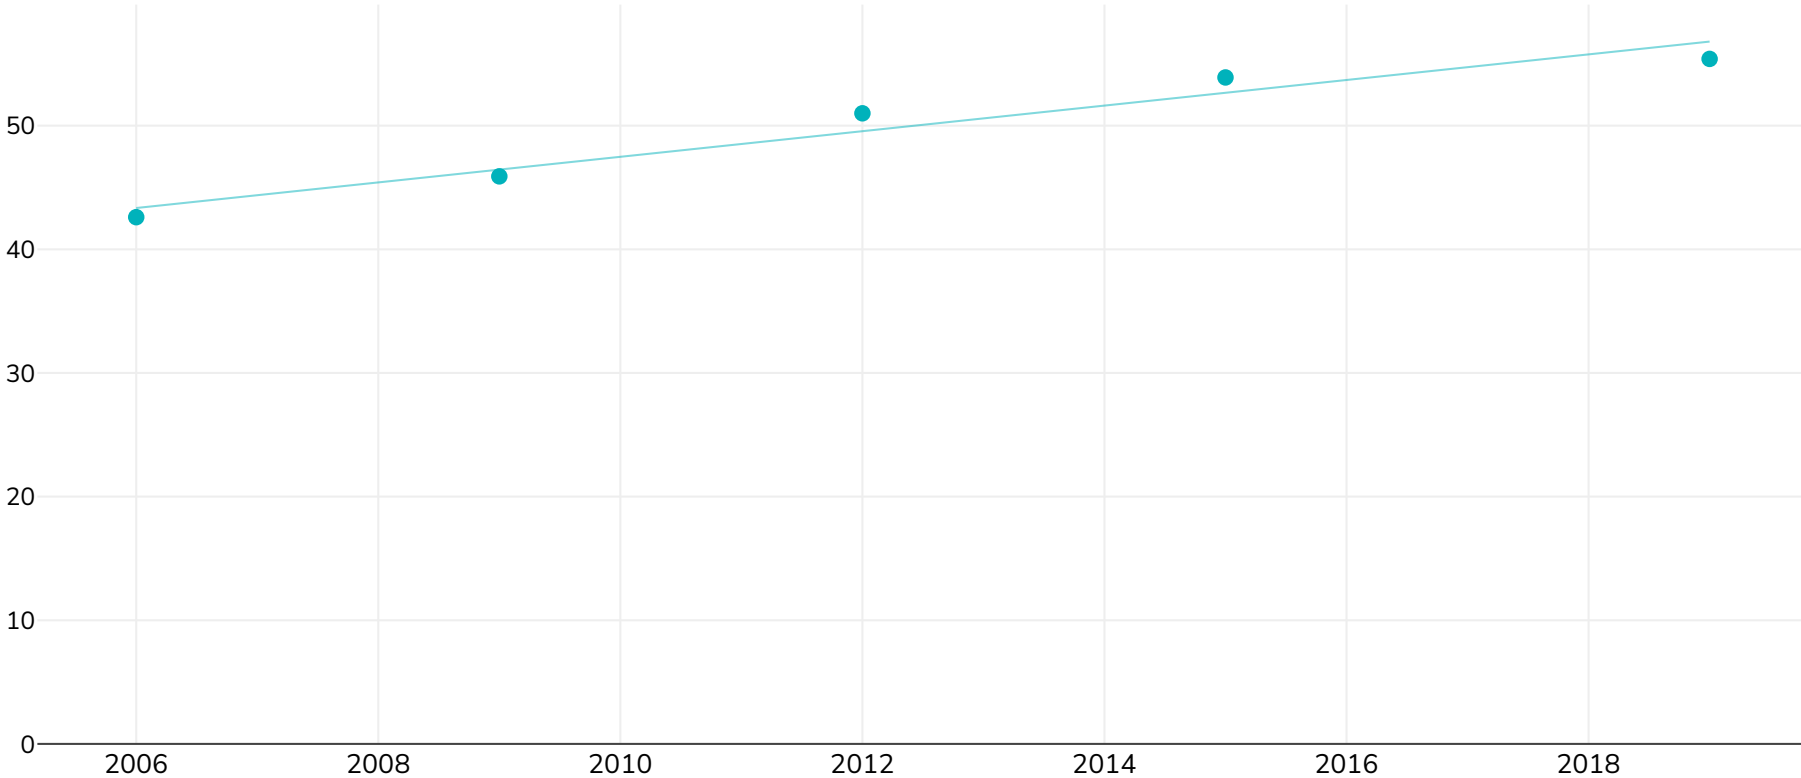

# Brazil: Adults living with overweight or obesity in Brazil 2006-2019

## Men and women

● Overweight or obesity

Survey type: Self-reported

References: For full details of references visit <https://data.worldobesity.org/>

*Different methodologies may have been used to collect this data and so data from different surveys may not be strictly comparable. Please check with original data sources for methodologies used.*