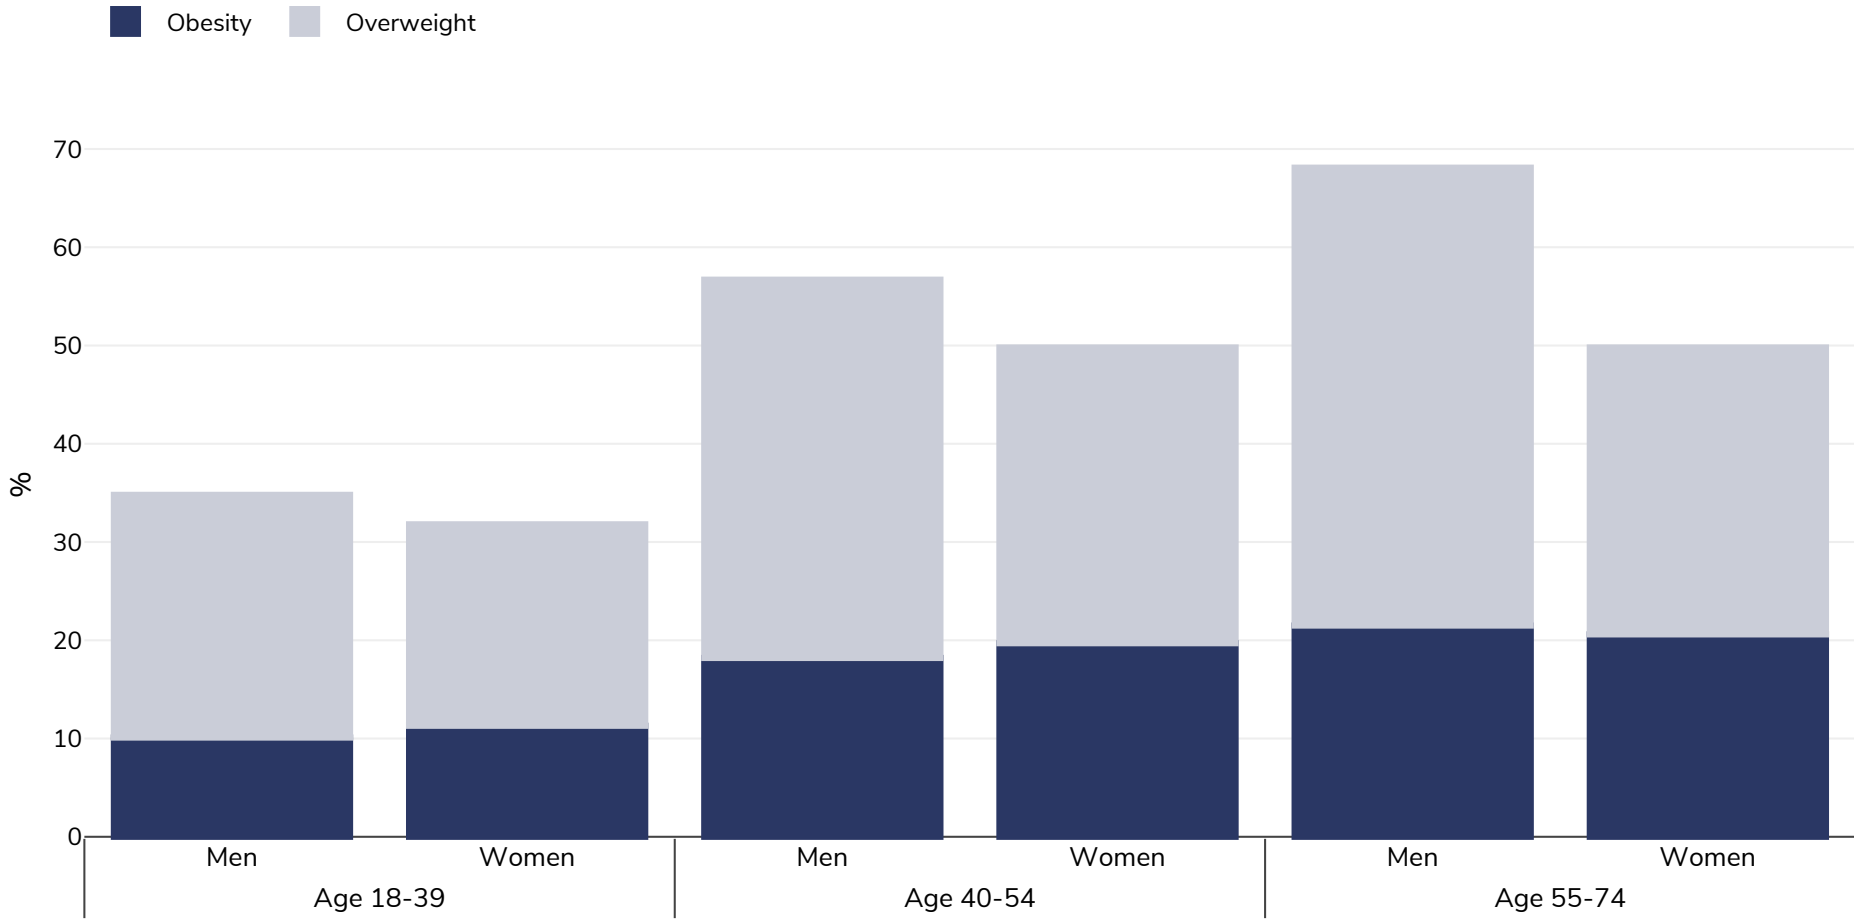

France: Overweight/obesity by age

Adults, 2015

| | |
|---------------|---|
| Survey type: | Measured |
| Sample size: | 2467 |
| Area covered: | National |
| References: | http://invs.santepubliquefrance.fr/beh/2017/13/pdf/2017_13_1.pdf |

Unless otherwise noted, overweight refers to a BMI between 25kg and 29.9kg/m², obesity refers to a BMI greater than 30kg/m².