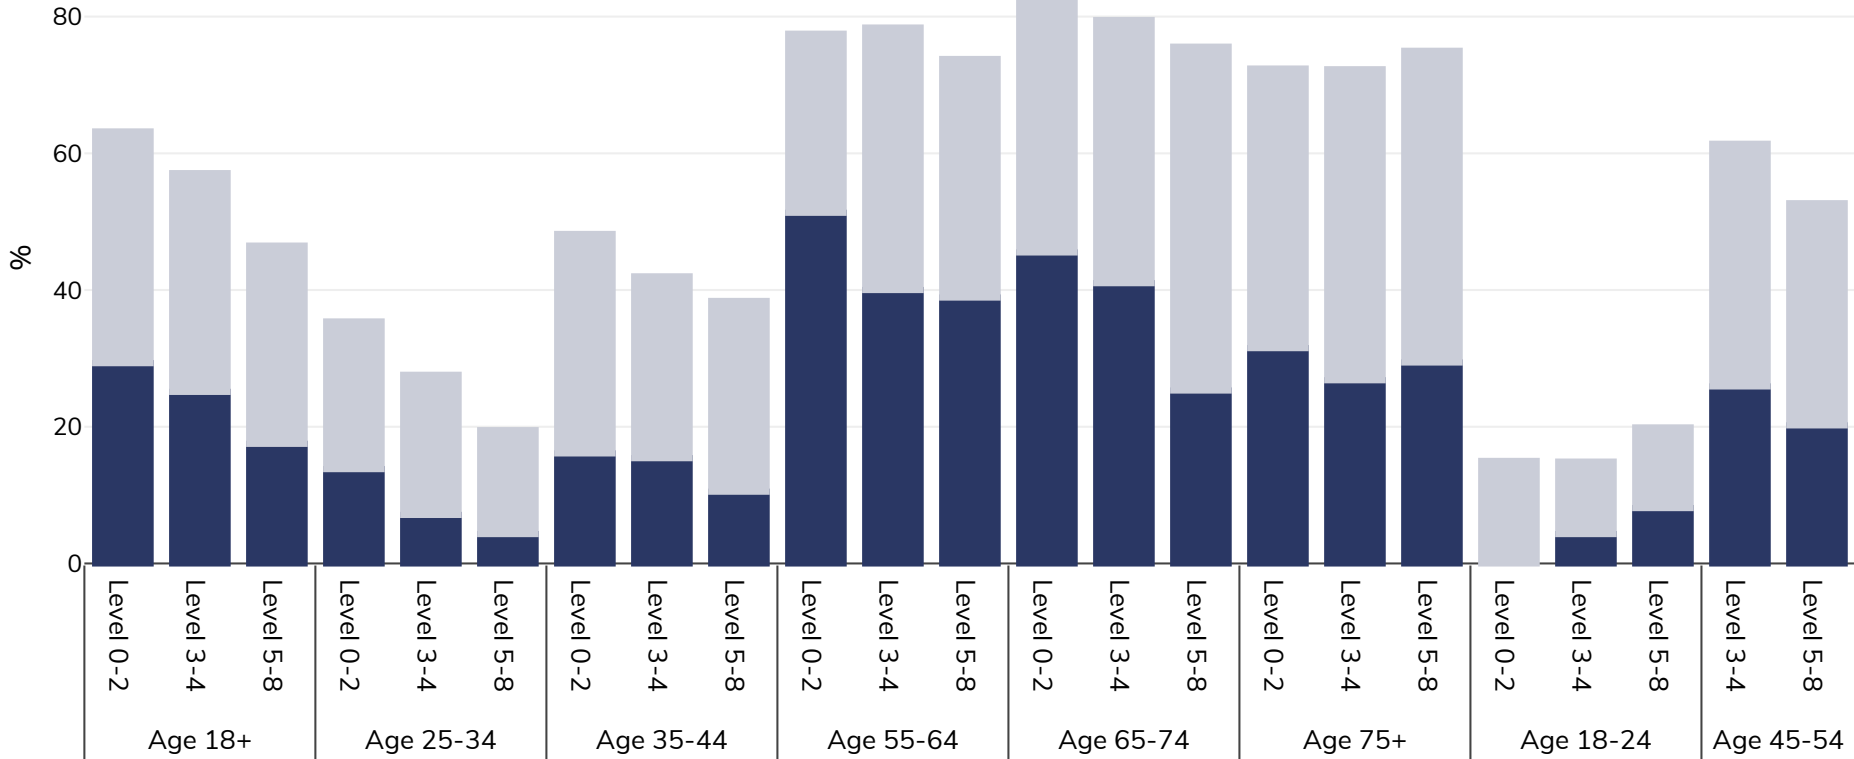

Latvia: Overweight/obesity by age and education

Women, 2014

■ Obesity ■ Overweight

Survey type: Self-reported

Area covered: National

References: Eurostat Database: http://appsso.eurostat.ec.europa.eu/nui/show.do?dataset=hlth_ehis_bm1e&lang=en (last accessed 25.08.20)

Unless otherwise noted, overweight refers to a BMI between 25kg and 29.9kg/m², obesity refers to a BMI greater than 30kg/m².