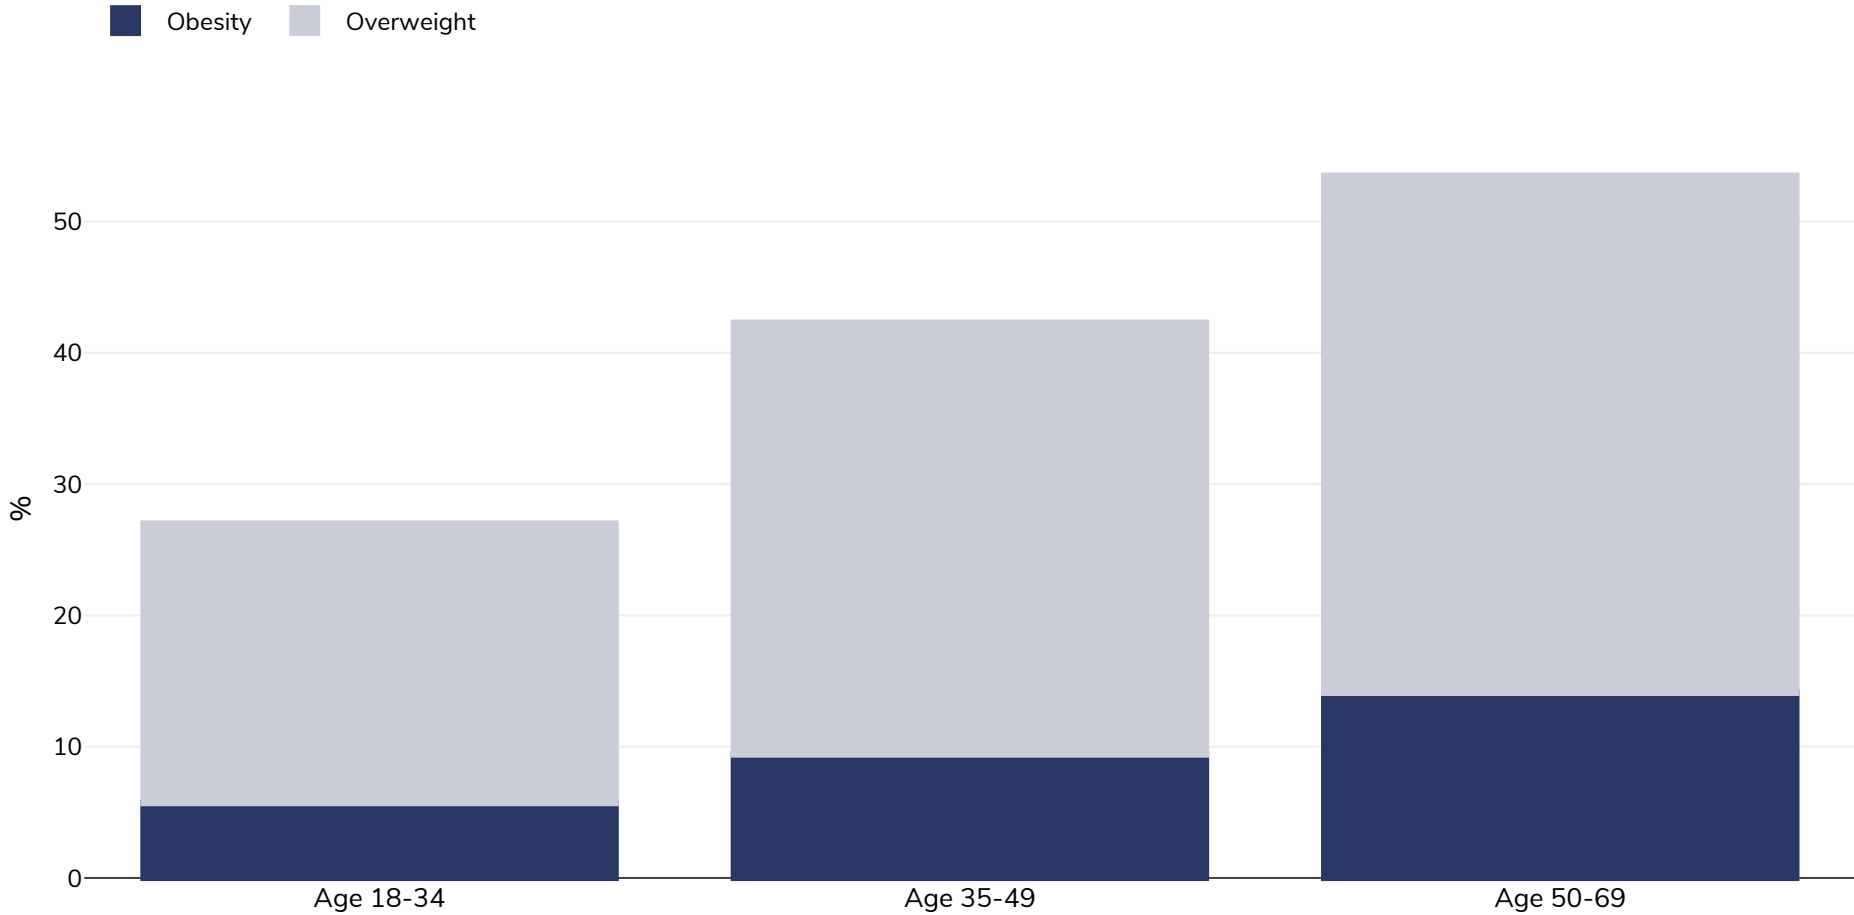

# Italy: Overweight/obesity by age

Adults, 2020-2021

<b>Survey type:</b>	Measured
<b>Sample size:</b>	38126
<b>Area covered:</b>	National
<b>References:</b>	PASSI 2020-2021. Available at <a href="https://www.epicentro.iss.it/passi/dati/sovrappeso?tab-container-1=tab1">https://www.epicentro.iss.it/passi/dati/sovrappeso?tab-container-1=tab1</a> (last accessed on 22.03.23)

Unless otherwise noted, overweight refers to a BMI between 25kg and 29.9kg/m<sup>2</sup>, obesity refers to a BMI greater than 30kg/m<sup>2</sup>.