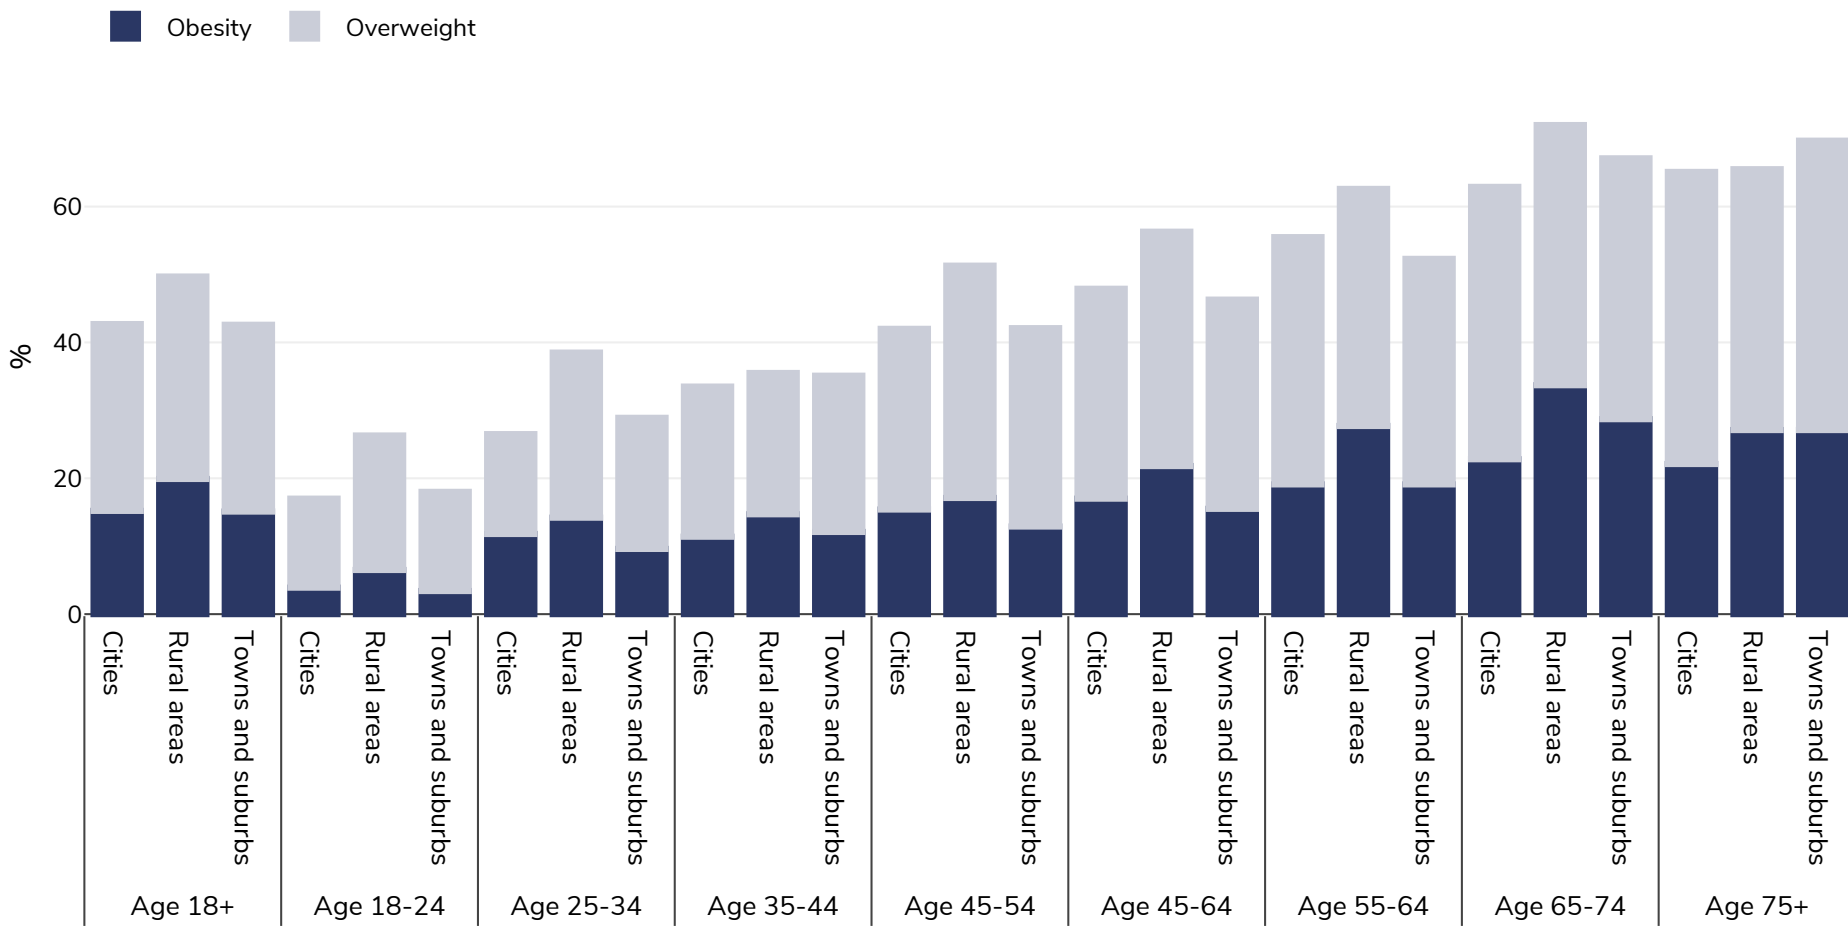

# Spain: Overweight/obesity by age and region

Women, 2014

Survey type: Self-reported

Area covered: National

References: Eurostat [http://appsso.eurostat.ec.europa.eu/nui/show.do?dataset=hlth\\_ehis\\_bm1u&lang=en](http://appsso.eurostat.ec.europa.eu/nui/show.do?dataset=hlth_ehis_bm1u&lang=en) (last accessed 25.08.20)

Unless otherwise noted, overweight refers to a BMI between 25kg and 29.9kg/m<sup>2</sup>, obesity refers to a BMI greater than 30kg/m<sup>2</sup>.