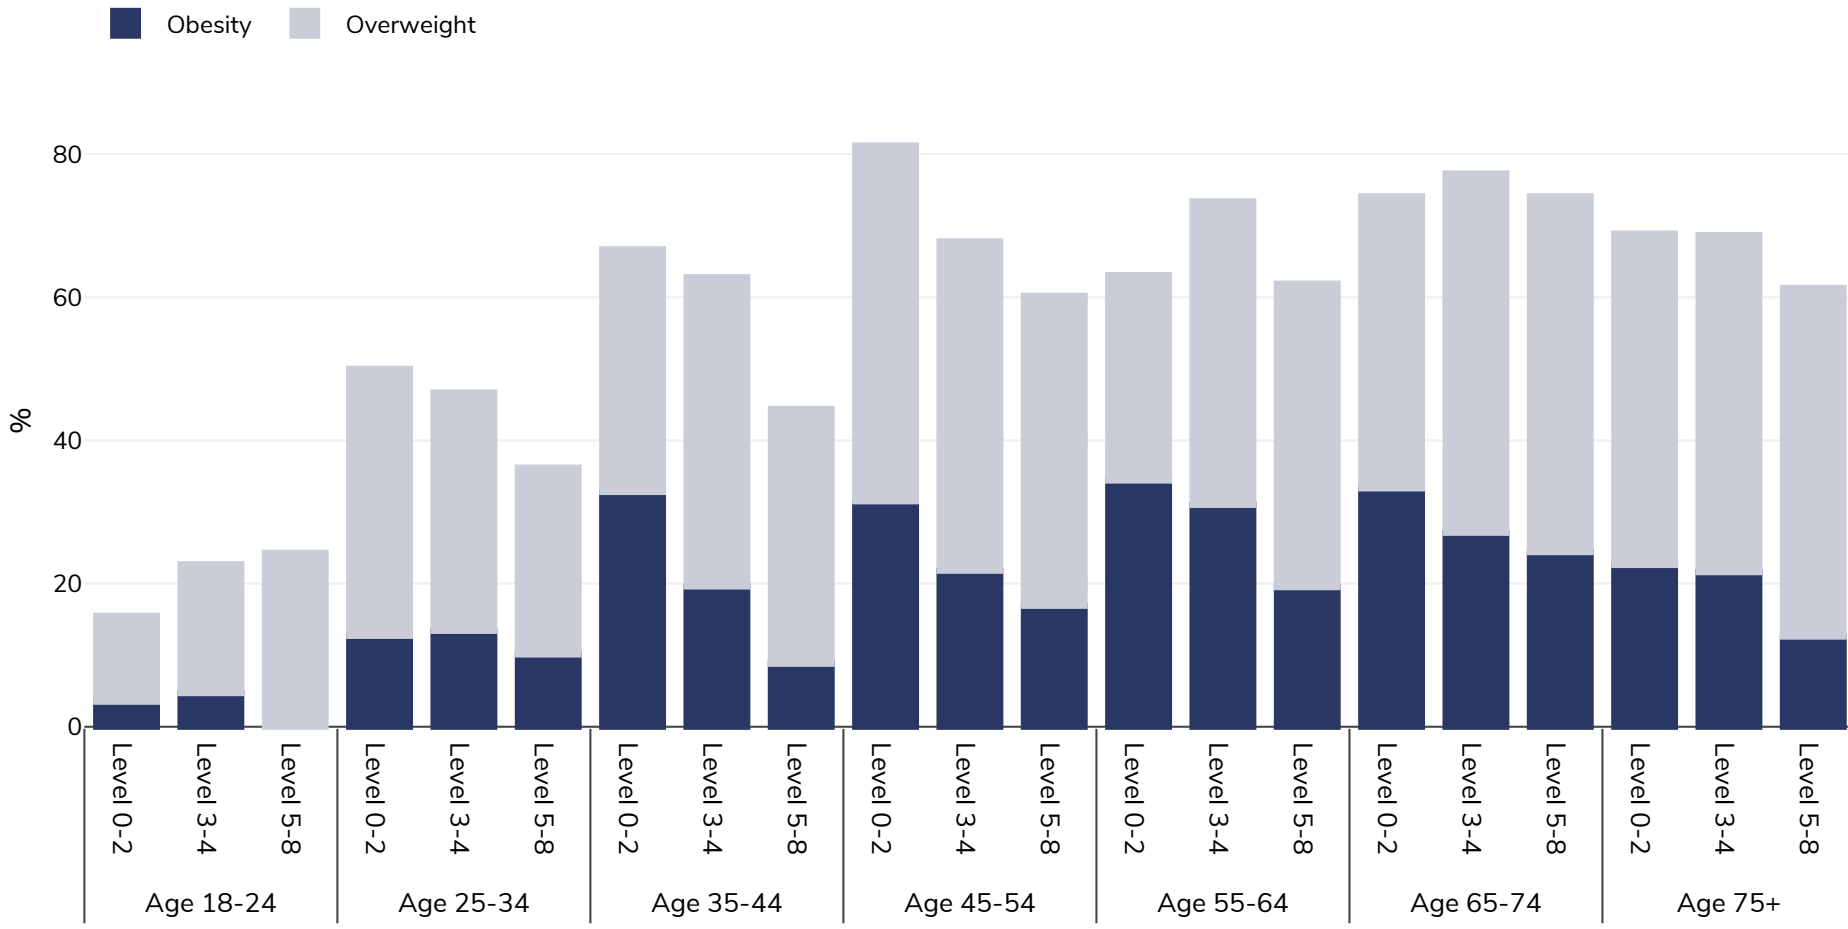

Czechia: Overweight/obesity by age and education

Adults, 2019

Survey type: Self-reported

Area covered: National

References: Eurostat 2019. Available at https://appsso.eurostat.ec.europa.eu/nui/show.do?dataset=hlth_ehis_bm1e&lang=en (last accessed 09.08.21).

Notes: Insufficient sample size in males by education 18-24 years

Unless otherwise noted, overweight refers to a BMI between 25kg and 29.9kg/m², obesity refers to a BMI greater than 30kg/m².