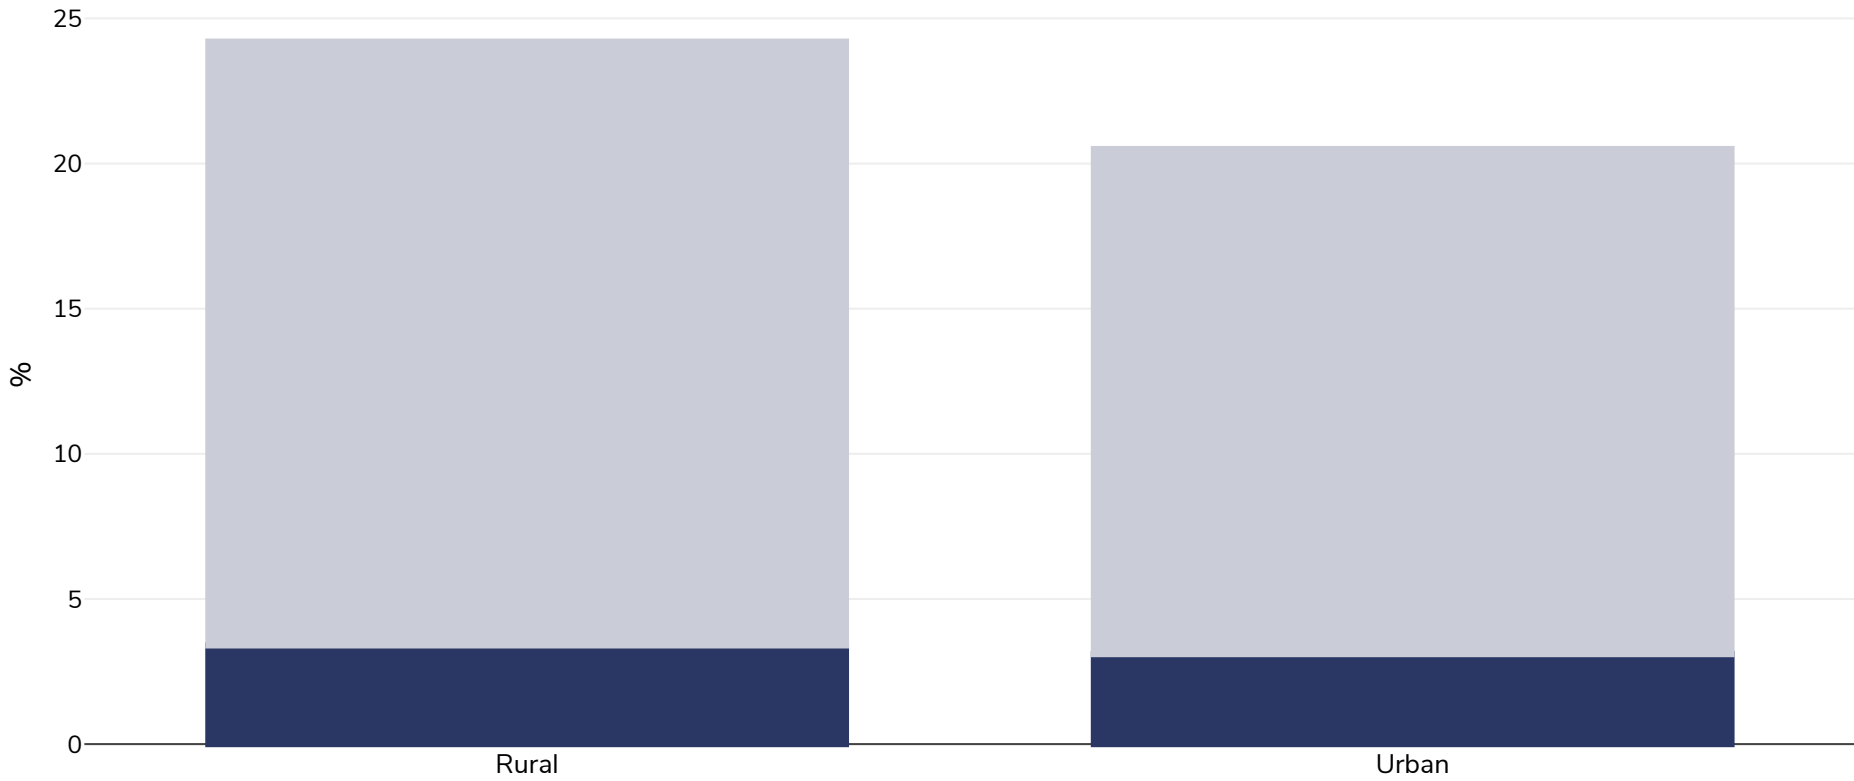

Mongolia: Overweight/obesity by region

Boys, 2013

■ Obesity ■ Overweight

Survey type:	Measured
Age:	2-4
Sample size:	3404
Area covered:	National
References:	Mongolia MICS 2013 Survey - data analysed by R Jackson Leach, F Montague. World Obesity Federation
Notes:	IOTF monthly cut offs
Cutoffs:	IOTF