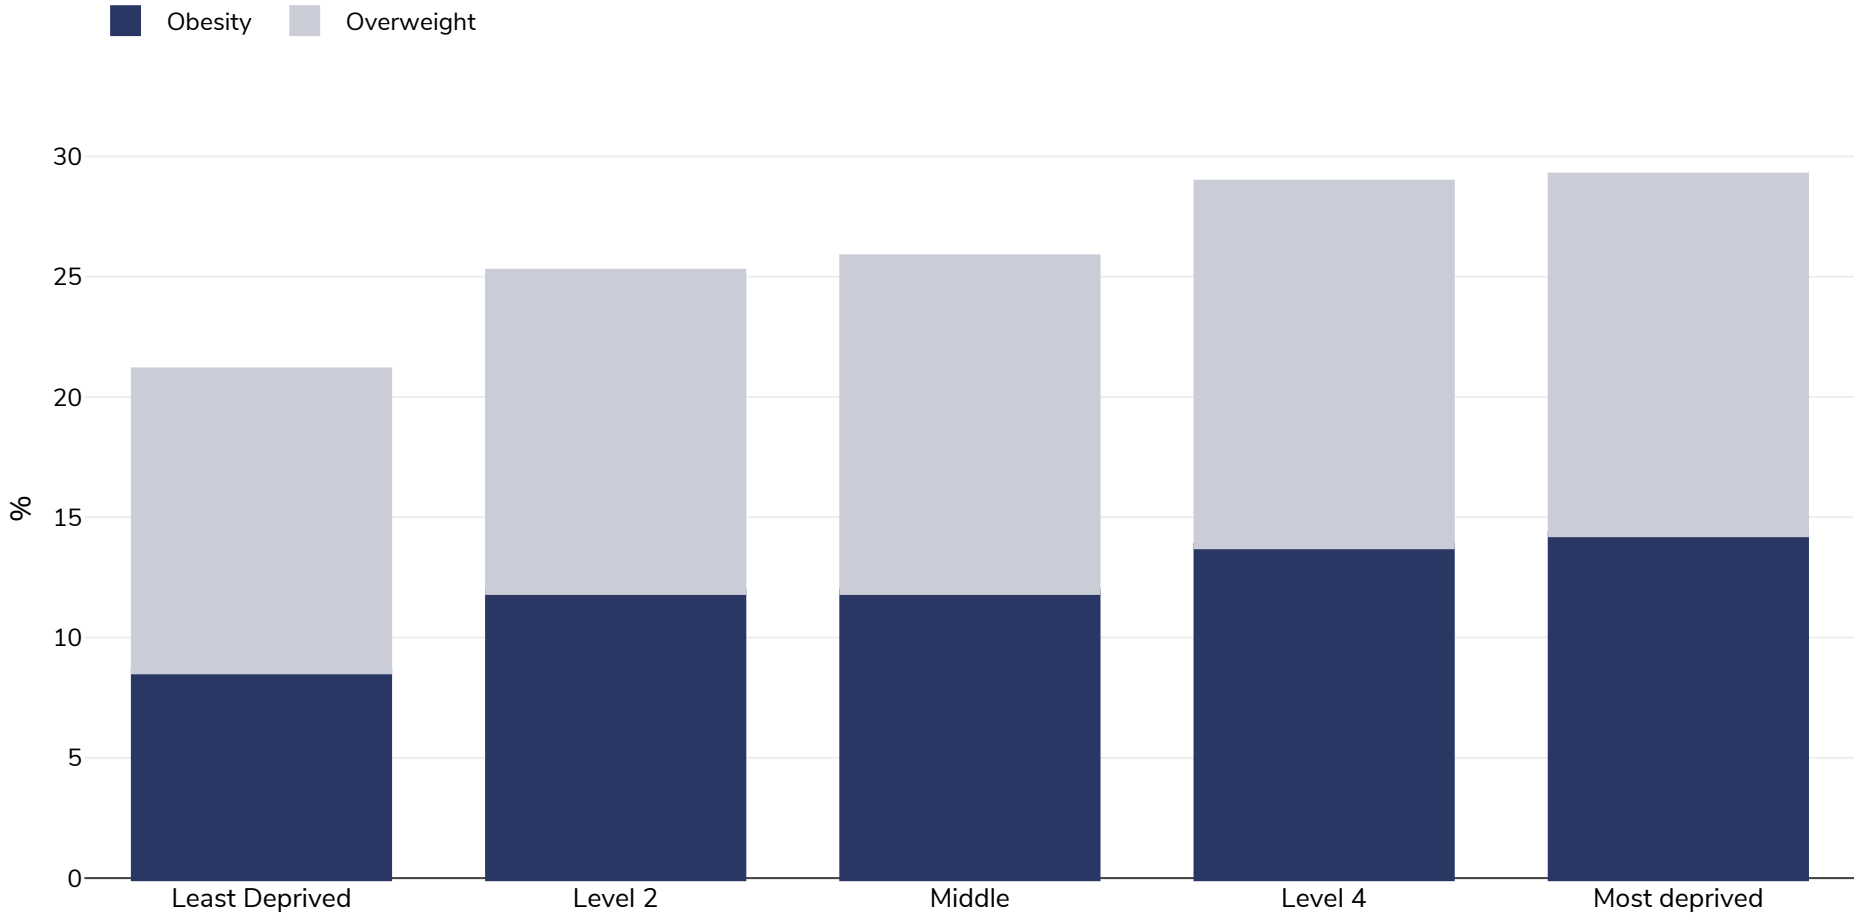

Wales: Overweight/obesity by socio-economic group

Boys, 2017-2018

Survey type:	Measured
Age:	4-5
Sample size:	32160
Area covered:	National
References:	Welsh Child Measurement Programme 2017-18 - http://www.wales.nhs.uk/sitesplus/888/page/67795 (last accessed 8.03.19)
Notes:	UK 90 Growth Reference. 85th & 95th Centile
Cutoffs:	Other