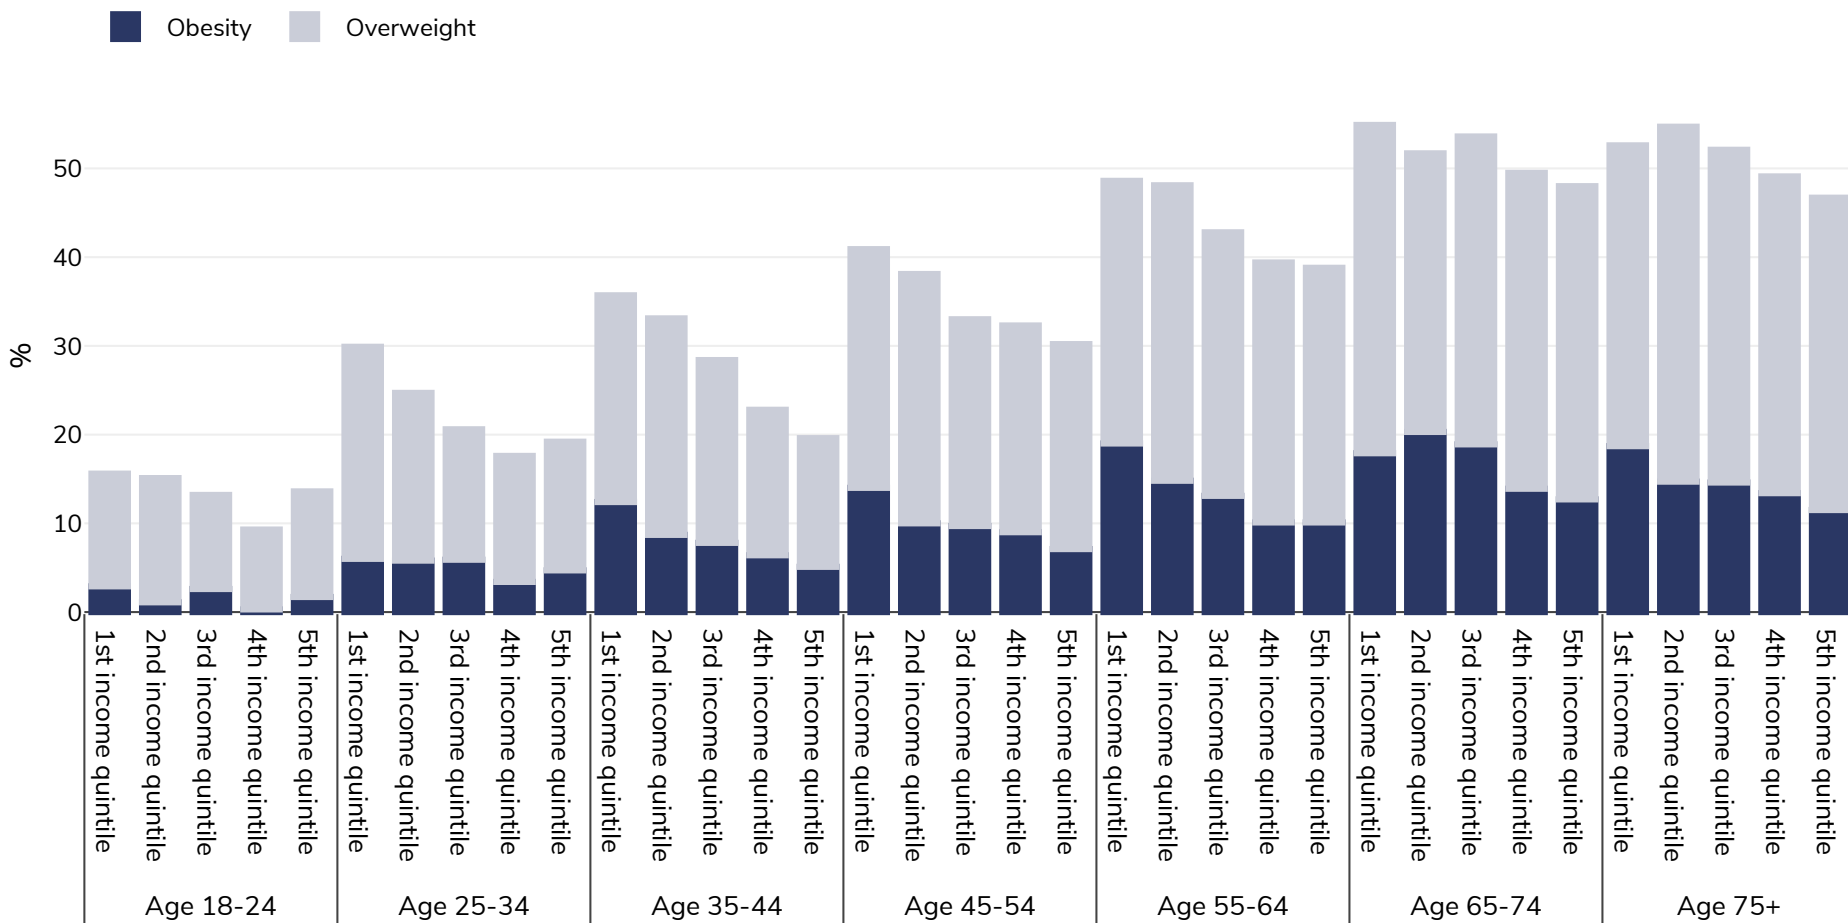

Italy: Overweight/obesity by age and socio-economic group

Women, 2019

Survey type: Self-reported

Area covered: National

References: Eurostat 2019. Available at https://appsso.eurostat.ec.europa.eu/nui/show.do?dataset=hlth_ehis_bm1i&lang=en (last accessed 09.08.21).

Unless otherwise noted, overweight refers to a BMI between 25kg and 29.9kg/m², obesity refers to a BMI greater than 30kg/m².