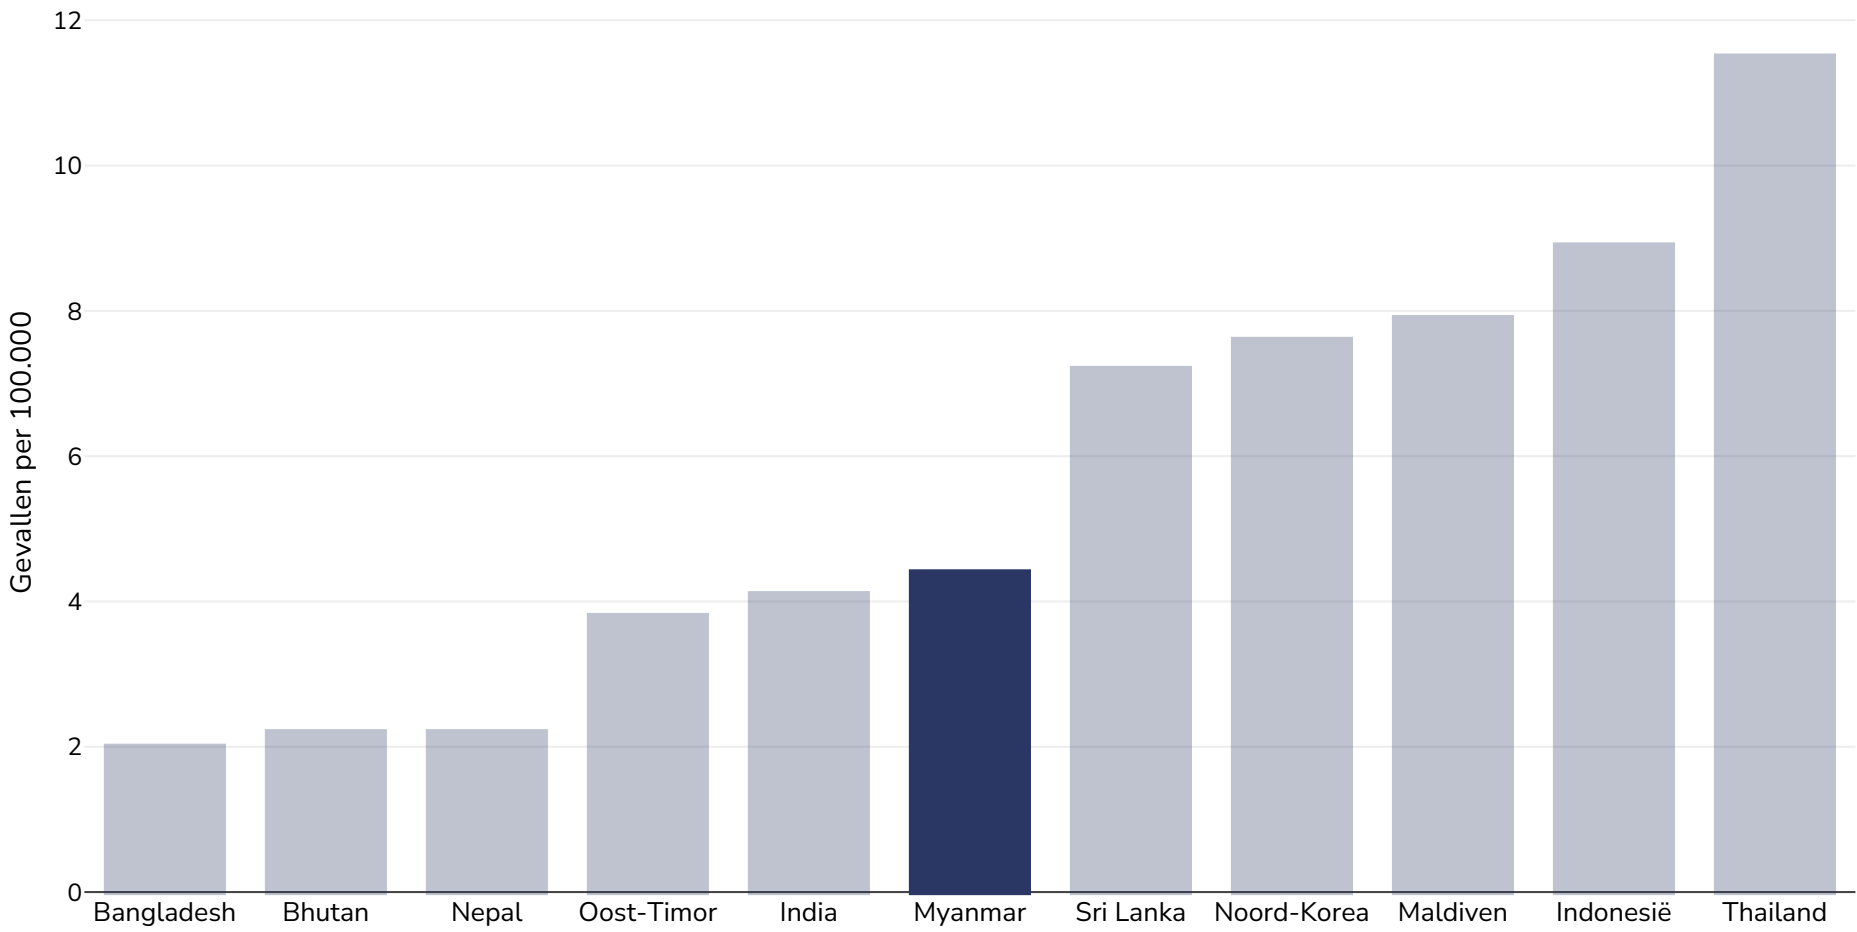

# Myanmar: Cancer of the uterus

Vrouwen, 2020-2022

Leeftijd: 20+

In aanmerking komend gebied: Nationaal

Referenties: Ferlay J, Ervik M, Lam F, Colombet M, Mery L, Piñeros M, Znaor A, Soerjomataram I, Bray F (2020). Global Cancer Observatory: Cancer Today. Lyon, France: International Agency for Research on Cancer. Available from: <https://gco.iarc.fr/today>, accessed 10.01.2253