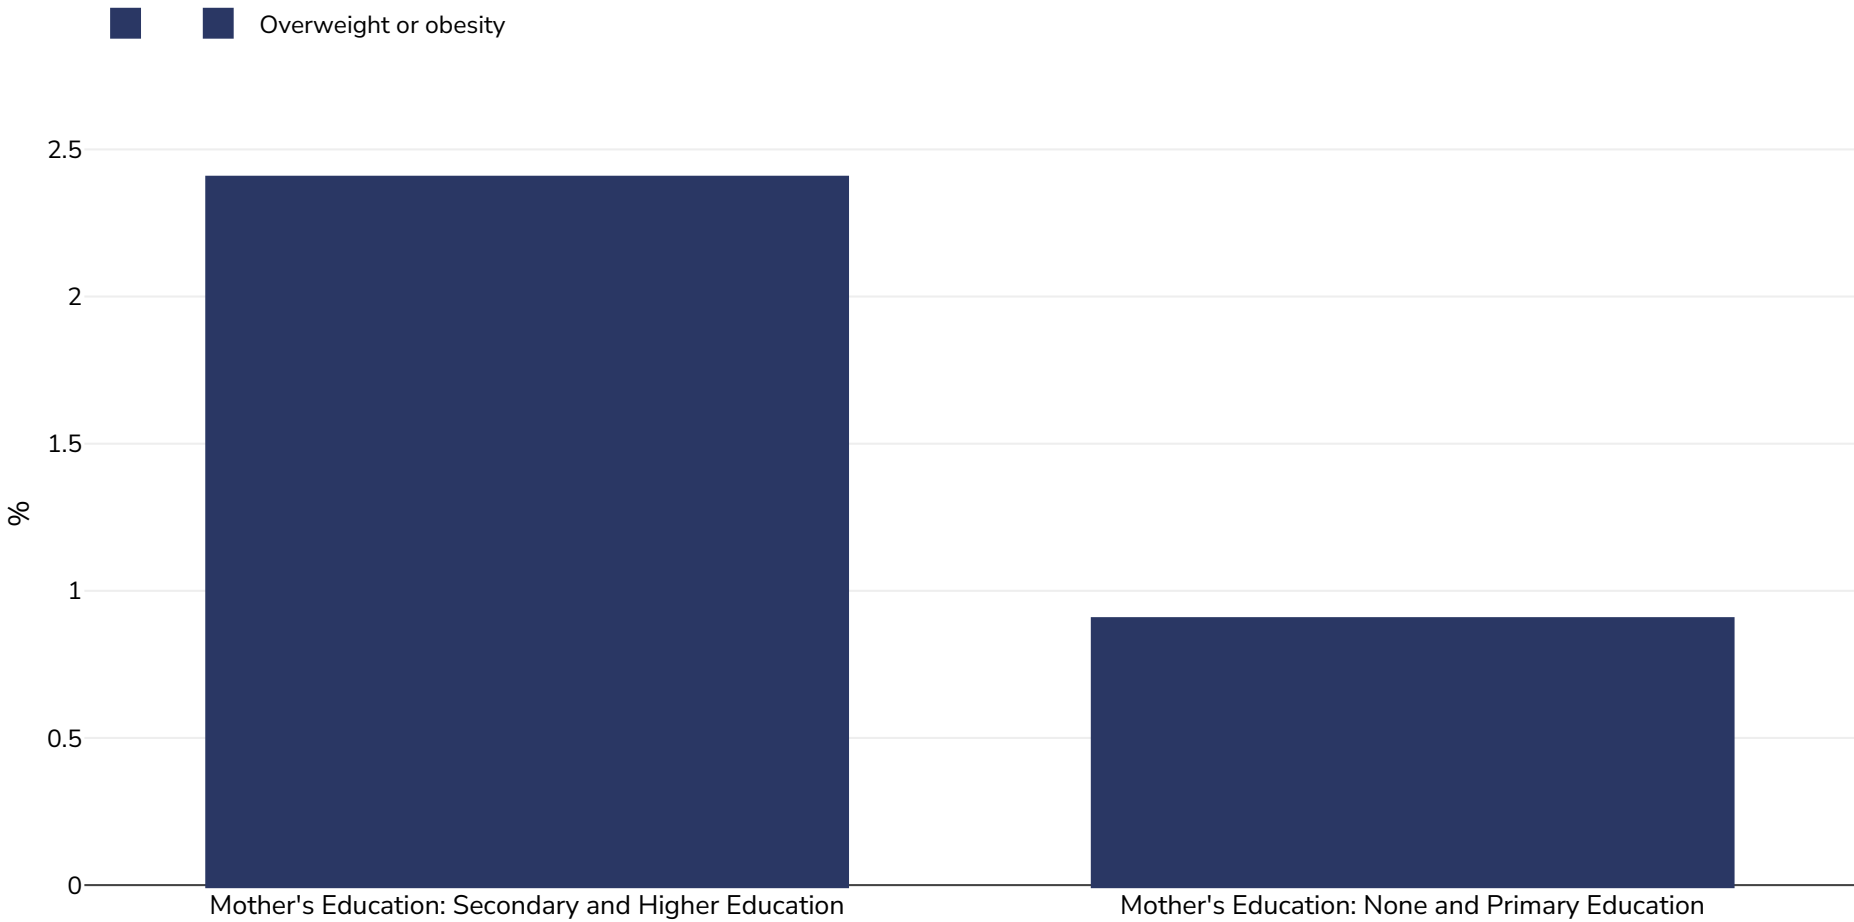

Kiribati: Overweight/obesity by education

Infants, 2018-2019

Sample size: 2143

References: MICS: Kiribati 2018-2019 Social Development Indicator Survey

Notes: UNICEF/WHO/World Bank Joint Child Malnutrition Estimates Expanded Database: Overweight (Survey Estimates), May 2023, New York. For more information about the methodology, please consult <https://data.unicef.org/resources/jme-2023-country-consultations/>