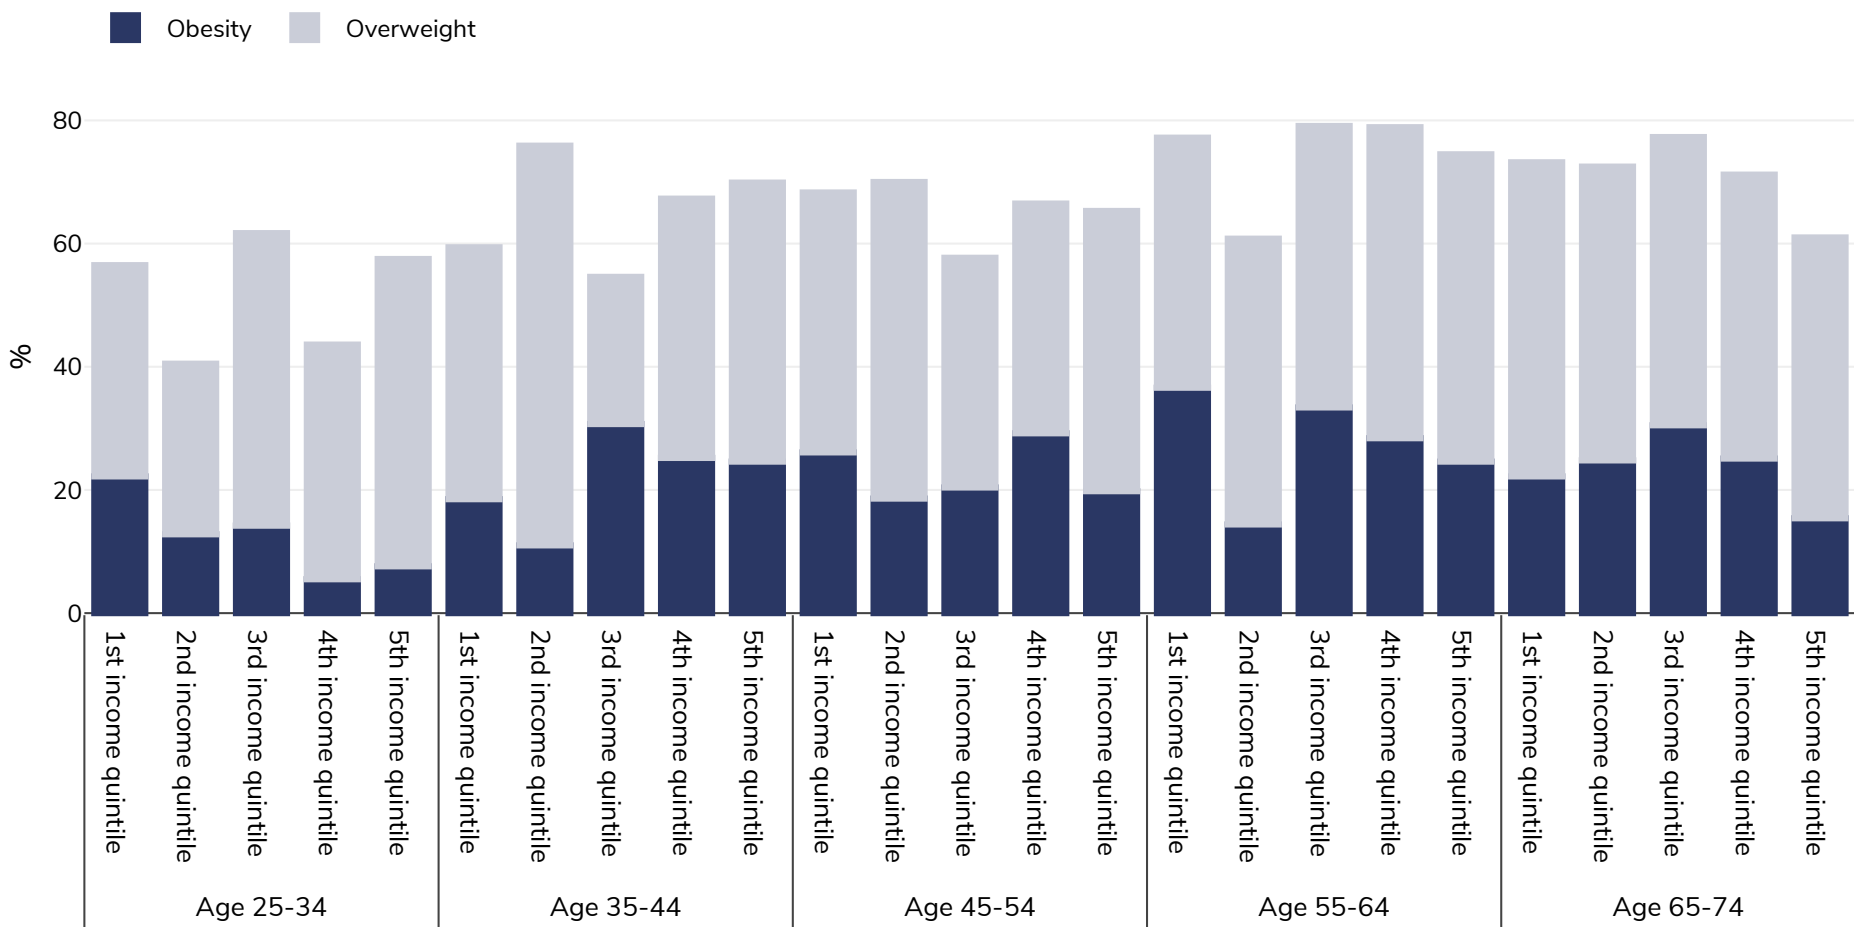

Finland: Overweight/obesity by age and socio-economic group

Men, 2019

Survey type: Self-reported

Area covered: National

References: Eurostat 2019. Available at https://appsso.eurostat.ec.europa.eu/nui/show.do?dataset=hlth_ehis_bm1i&lang=en (last accessed 09.08.21).

Notes: NB. Some age ranges missing due to insufficient data to display by age & income quintile

Unless otherwise noted, overweight refers to a BMI between 25kg and 29.9kg/m², obesity refers to a BMI greater than 30kg/m².