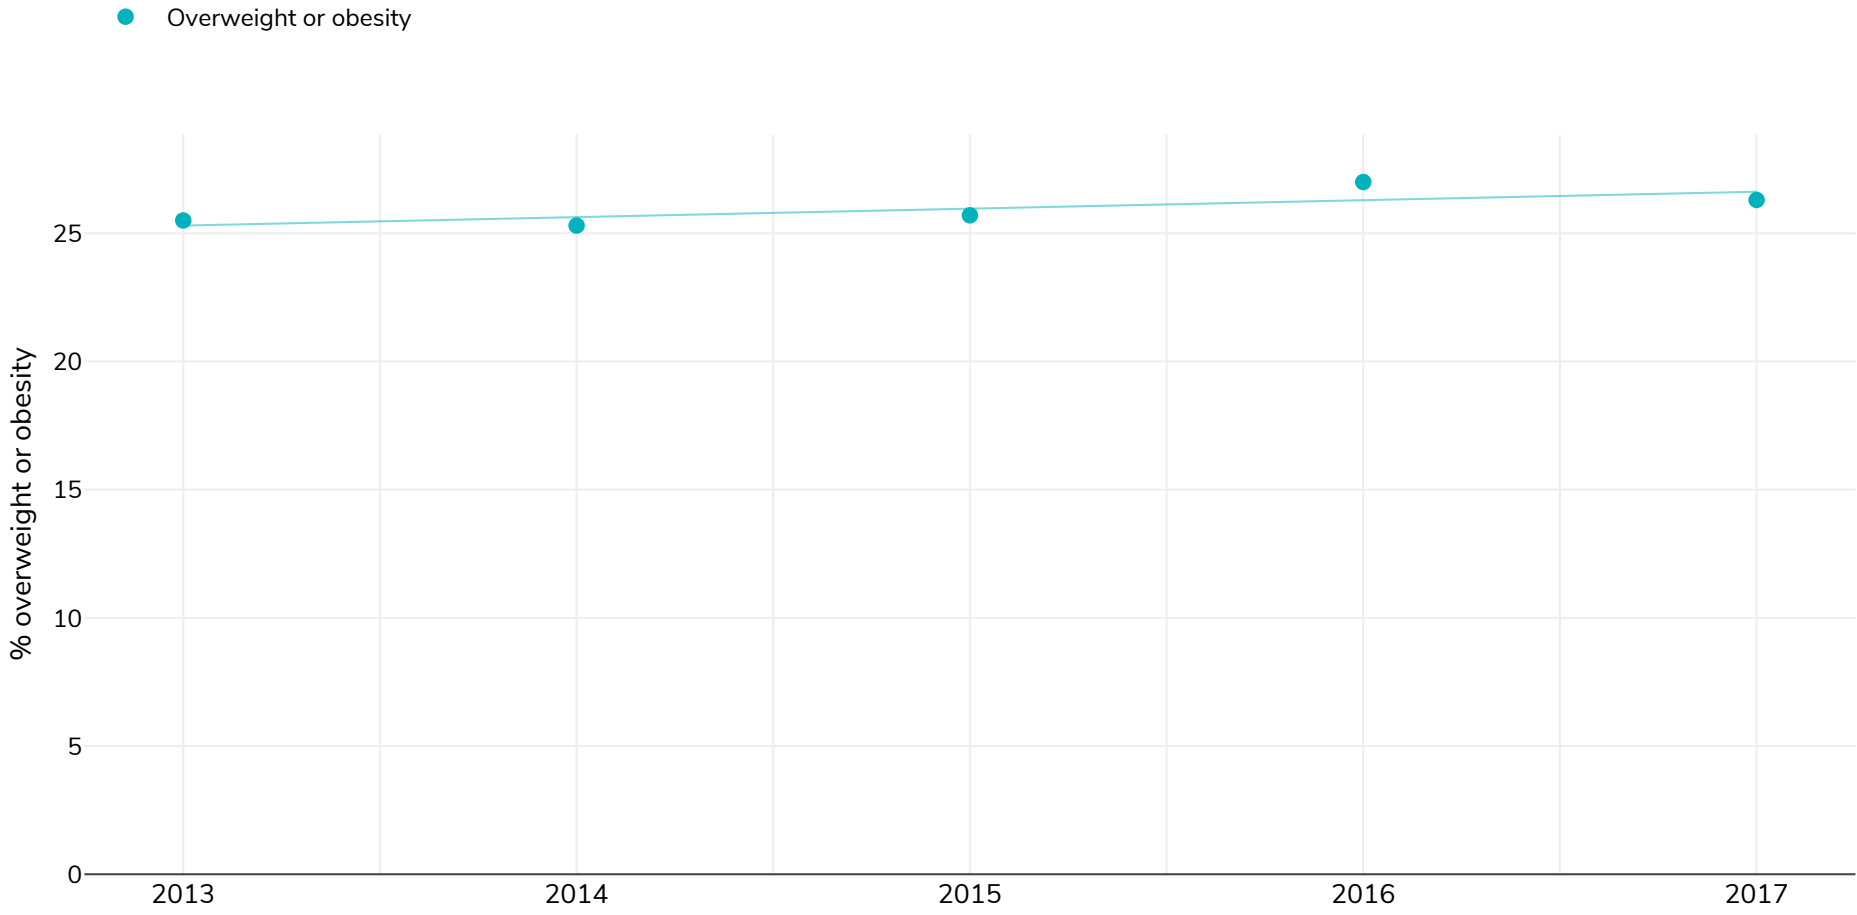

Wales: % Children living with overweight or obesity, 2013-2018

Girls

Survey type: Measured

References: For full details of references visit <https://data.worldobesity.org/>

Notes: Aged 4-5

Definitions: 85th & 95th centile not IOTF cut off

Different methodologies may have been used to collect this data and so data from different surveys may not be strictly comparable. Please check with original data sources for methodologies used.