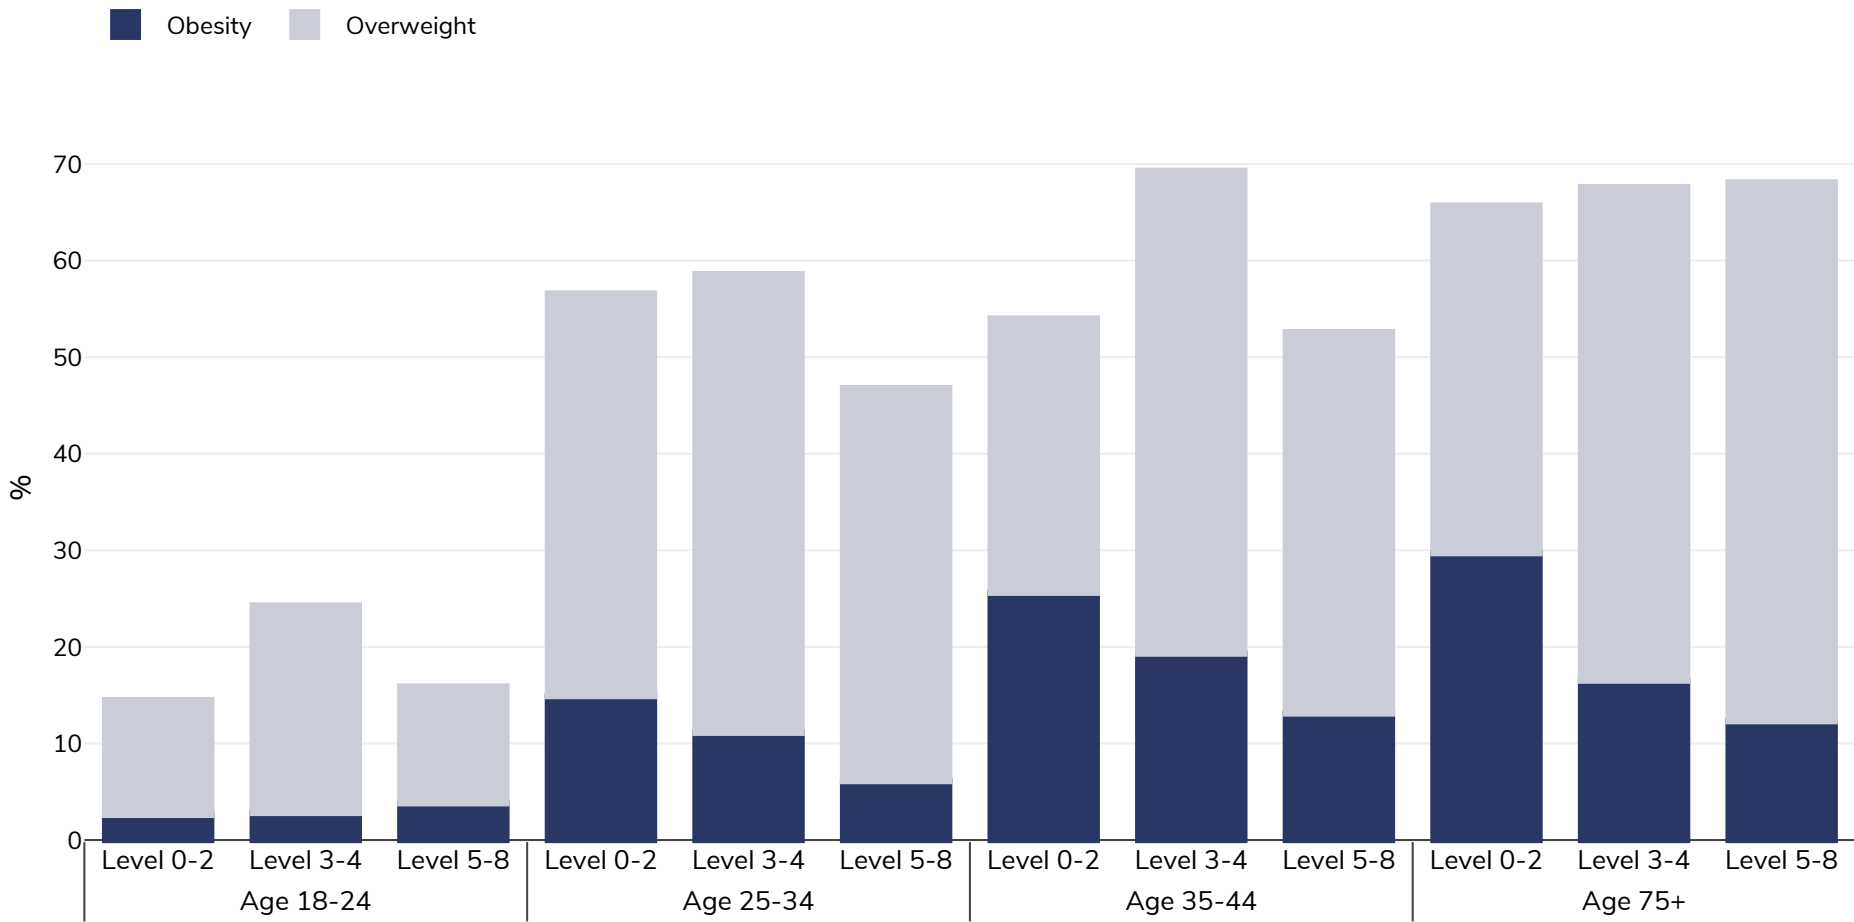

Lithuania: Overweight/obesity by age and education

Men, 2019

Survey type: Self-reported

Area covered: National

References: Eurostat 2019. Available at https://appsso.eurostat.ec.europa.eu/nui/show.do?dataset=hlth_ehis_bm1e&lang=en (last accessed 09.08.21).

Notes: NB. Some age ranges missing due to insufficient data to display by age & educational status

Unless otherwise noted, overweight refers to a BMI between 25kg and 29.9kg/m², obesity refers to a BMI greater than 30kg/m².