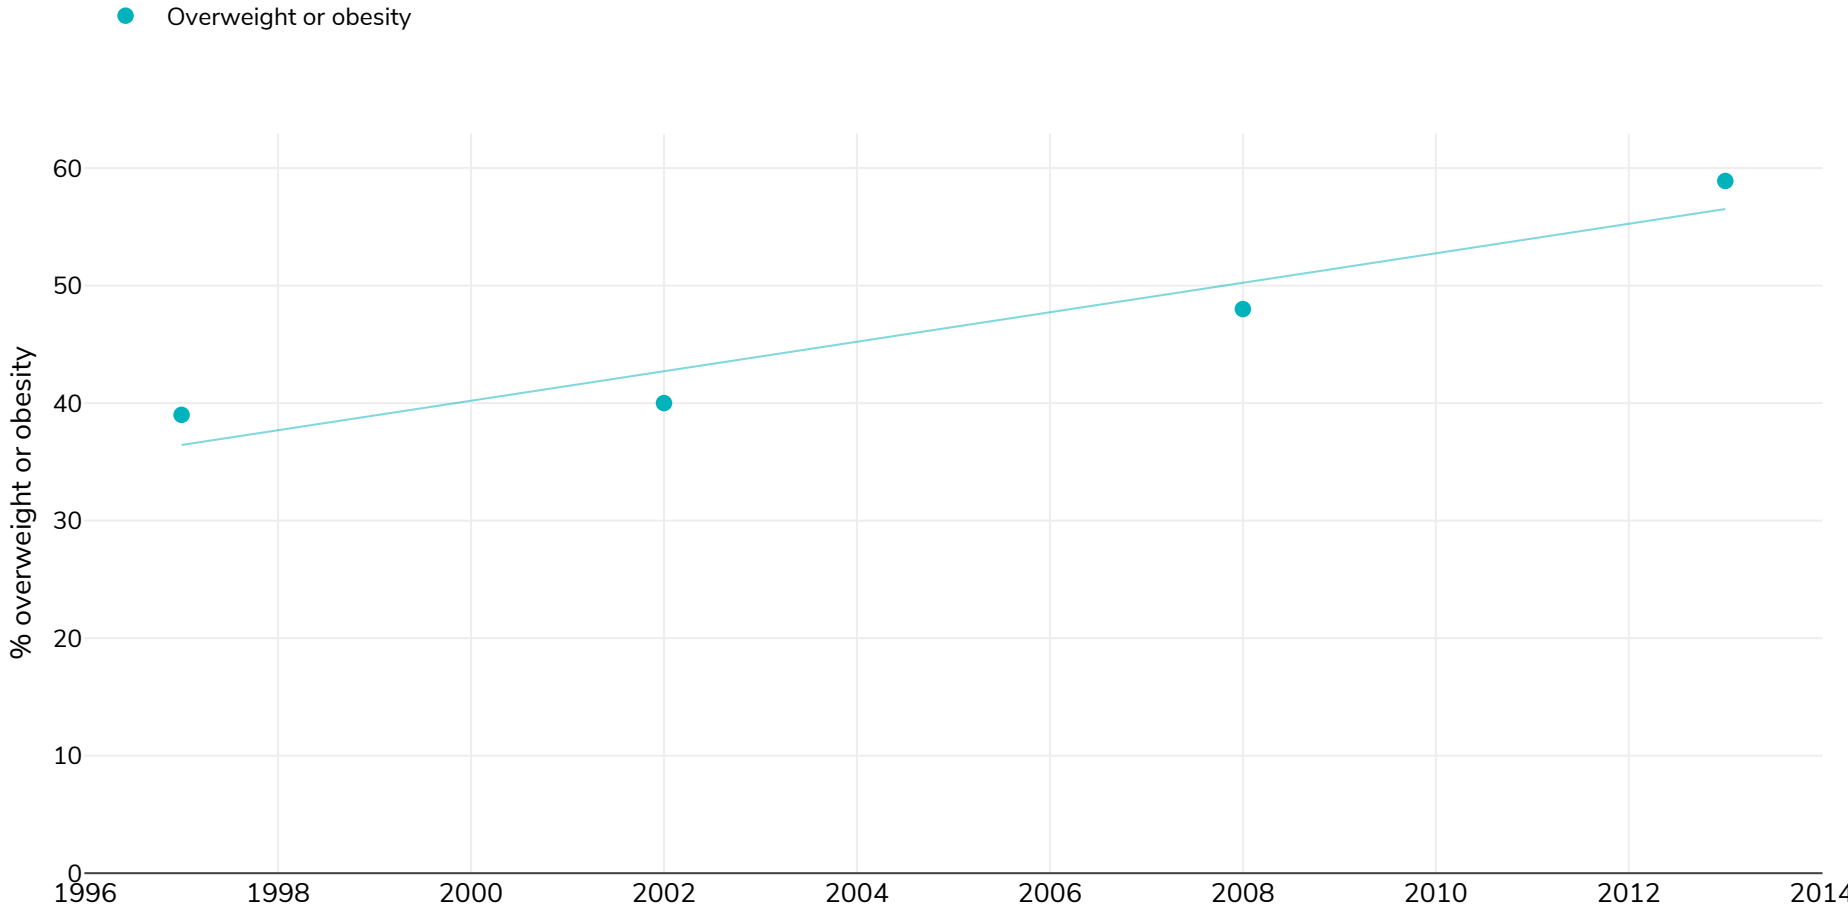

Brazil: % Adults living with overweight or obesity, 1975-2014

Women

Survey type: Measured

References: For full details of references visit <https://data.worldobesity.org/>

Unless otherwise noted, overweight refers to a BMI between 25kg and 29.9kg/m², obesity refers to a BMI greater than 30kg/m².

Different methodologies may have been used to collect this data and so data from different surveys may not be strictly comparable. Please check with original data sources for methodologies used.