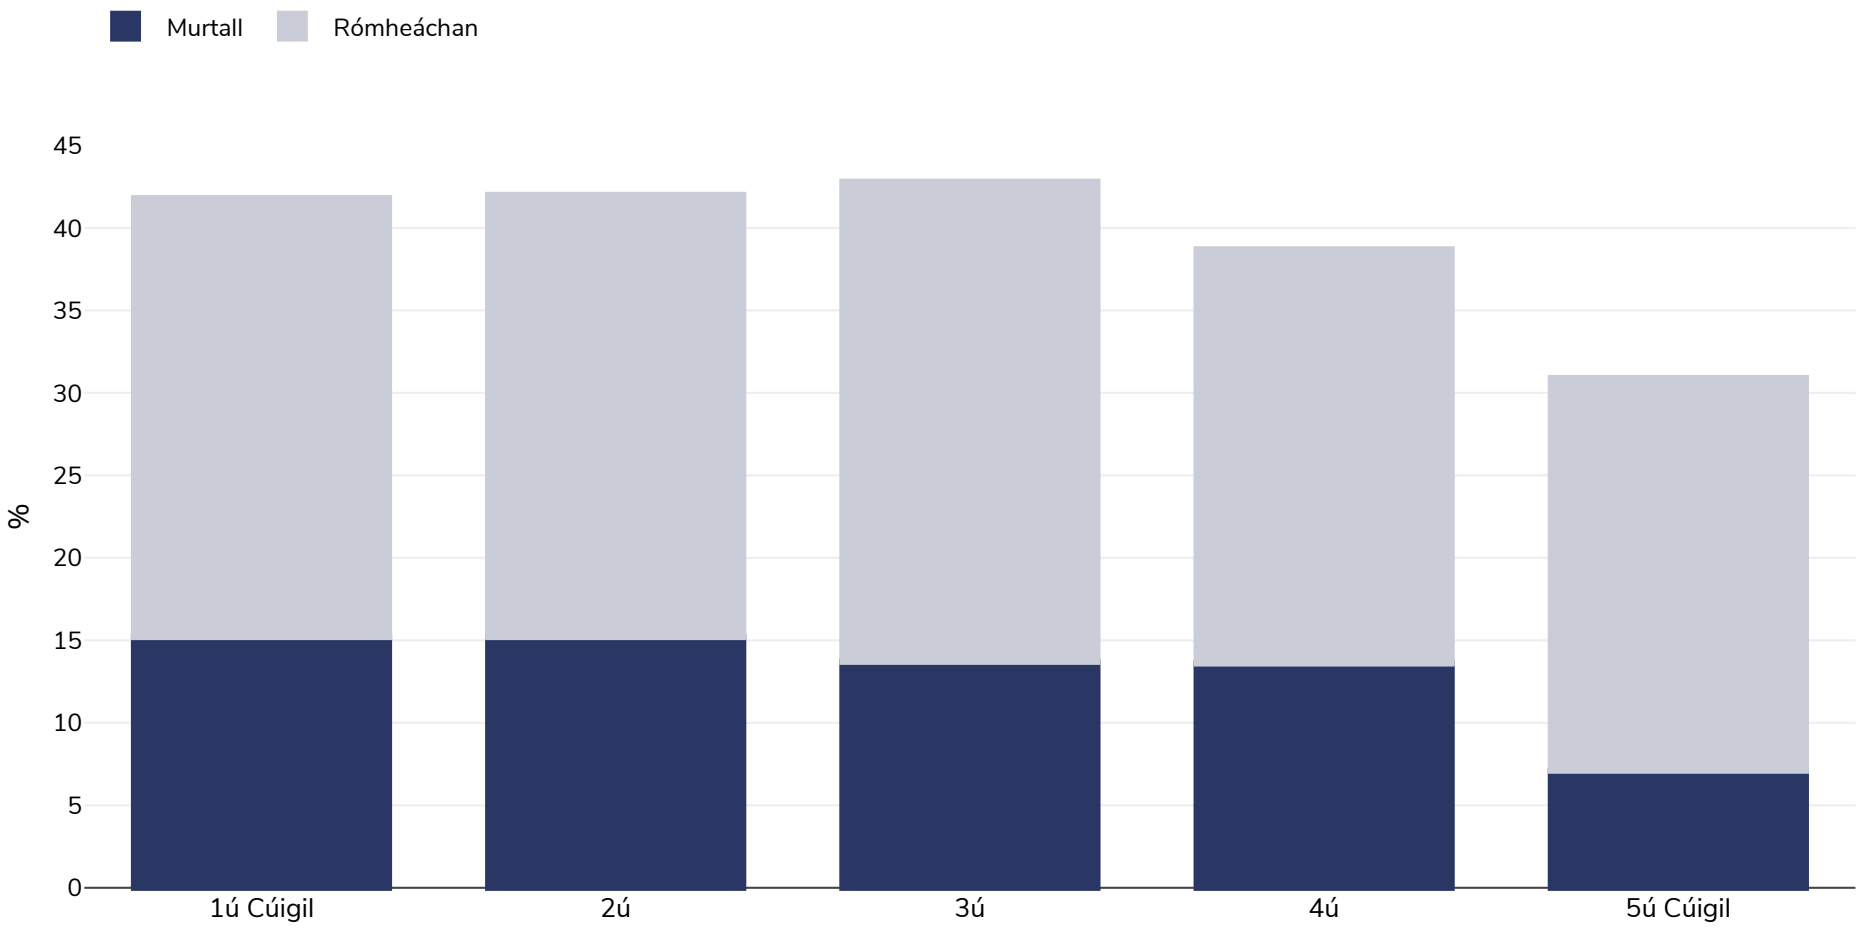

An Ostair: Overweight/obesity by socio-economic group

Mná, 2014

Cineál an tsuirbhé: Féintuairiscithe

Aois: 18+

Samplamhéid: Total sample number in EU: 35100 (Age 18+)

Ceantar Clúdaithe: Náisiúnta

Tagairtí: EUROSTAT Database: http://appsso.eurostat.ec.europa.eu/nui/show.do?dataset=hlth_ehis_bm1i&lang=en (last accessed 9 November 2016)

Nótaí: 1st Quintile (lowest income), 5th Quintile (highest income) Please note where data = zero, there were insufficient data.

Mura gcuirtear a mhalairt in iúl, is ionann rómheáchan agus ICM idir 25kg agus 29.9kg/m², is ionann murtall agus ICM níos mó ná 30kg/m².