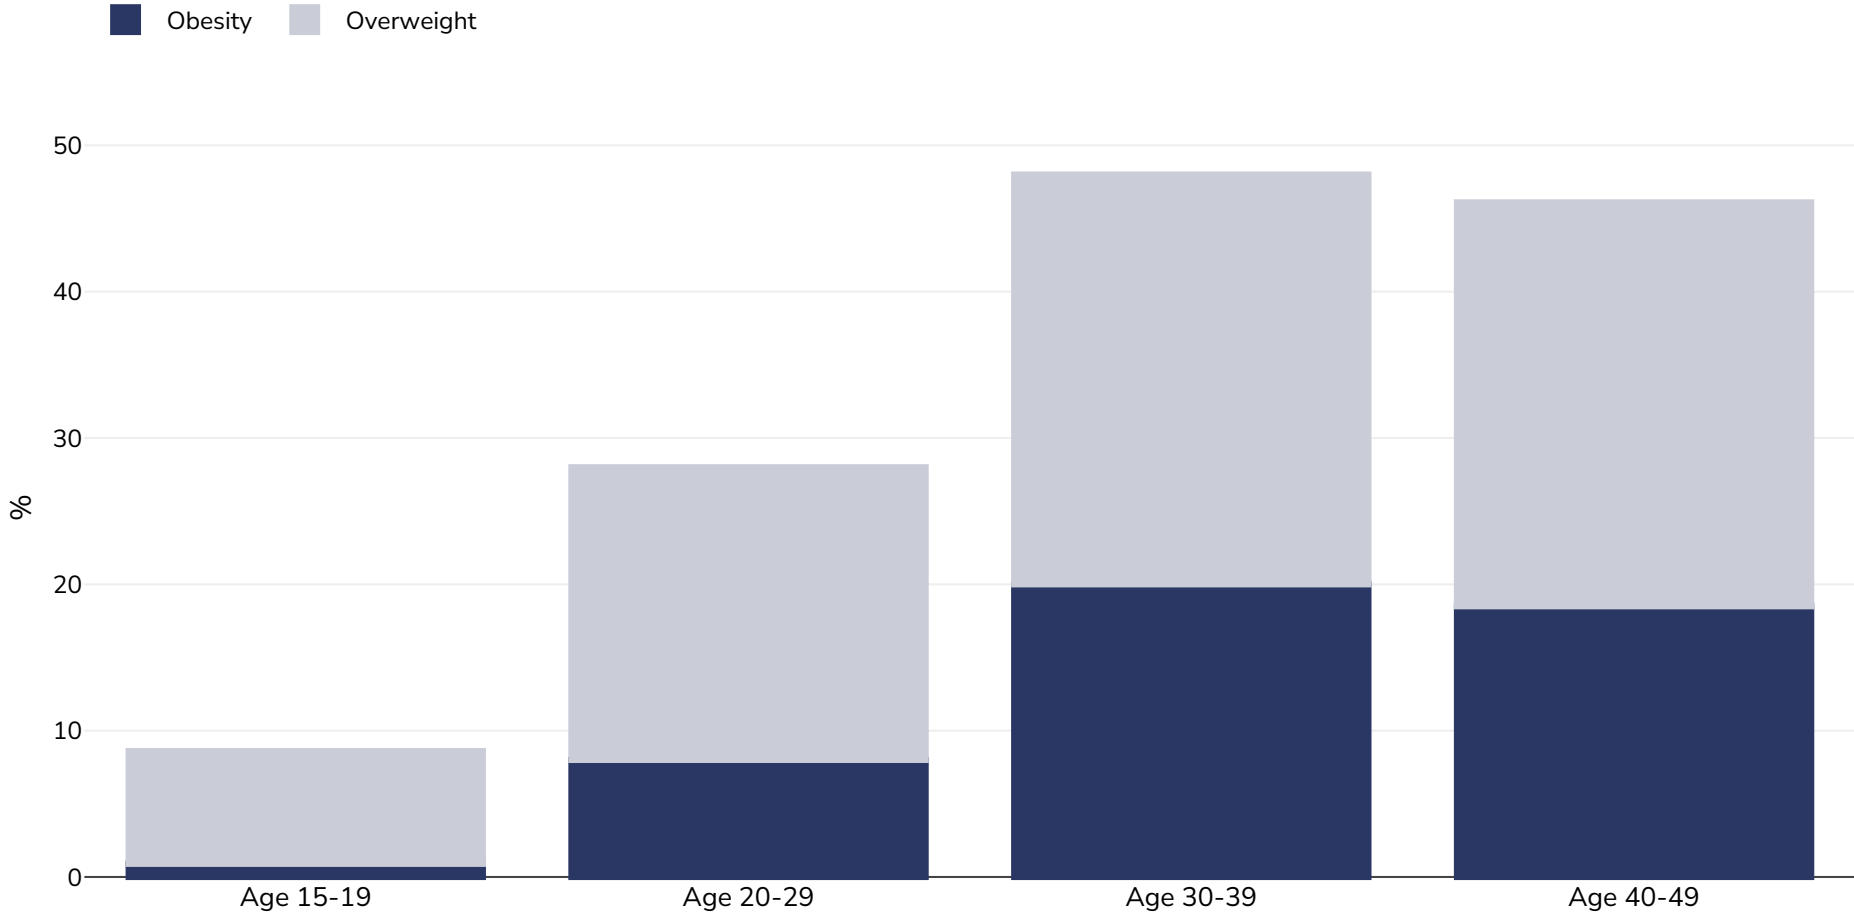

Haiti: Overweight/obesity by age

Women, 2016-2017

Survey type:	Measured
Sample size:	8903
Area covered:	National
References:	Haiti DHS 2016

Unless otherwise noted, overweight refers to a BMI between 25kg and 29.9kg/m², obesity refers to a BMI greater than 30kg/m².