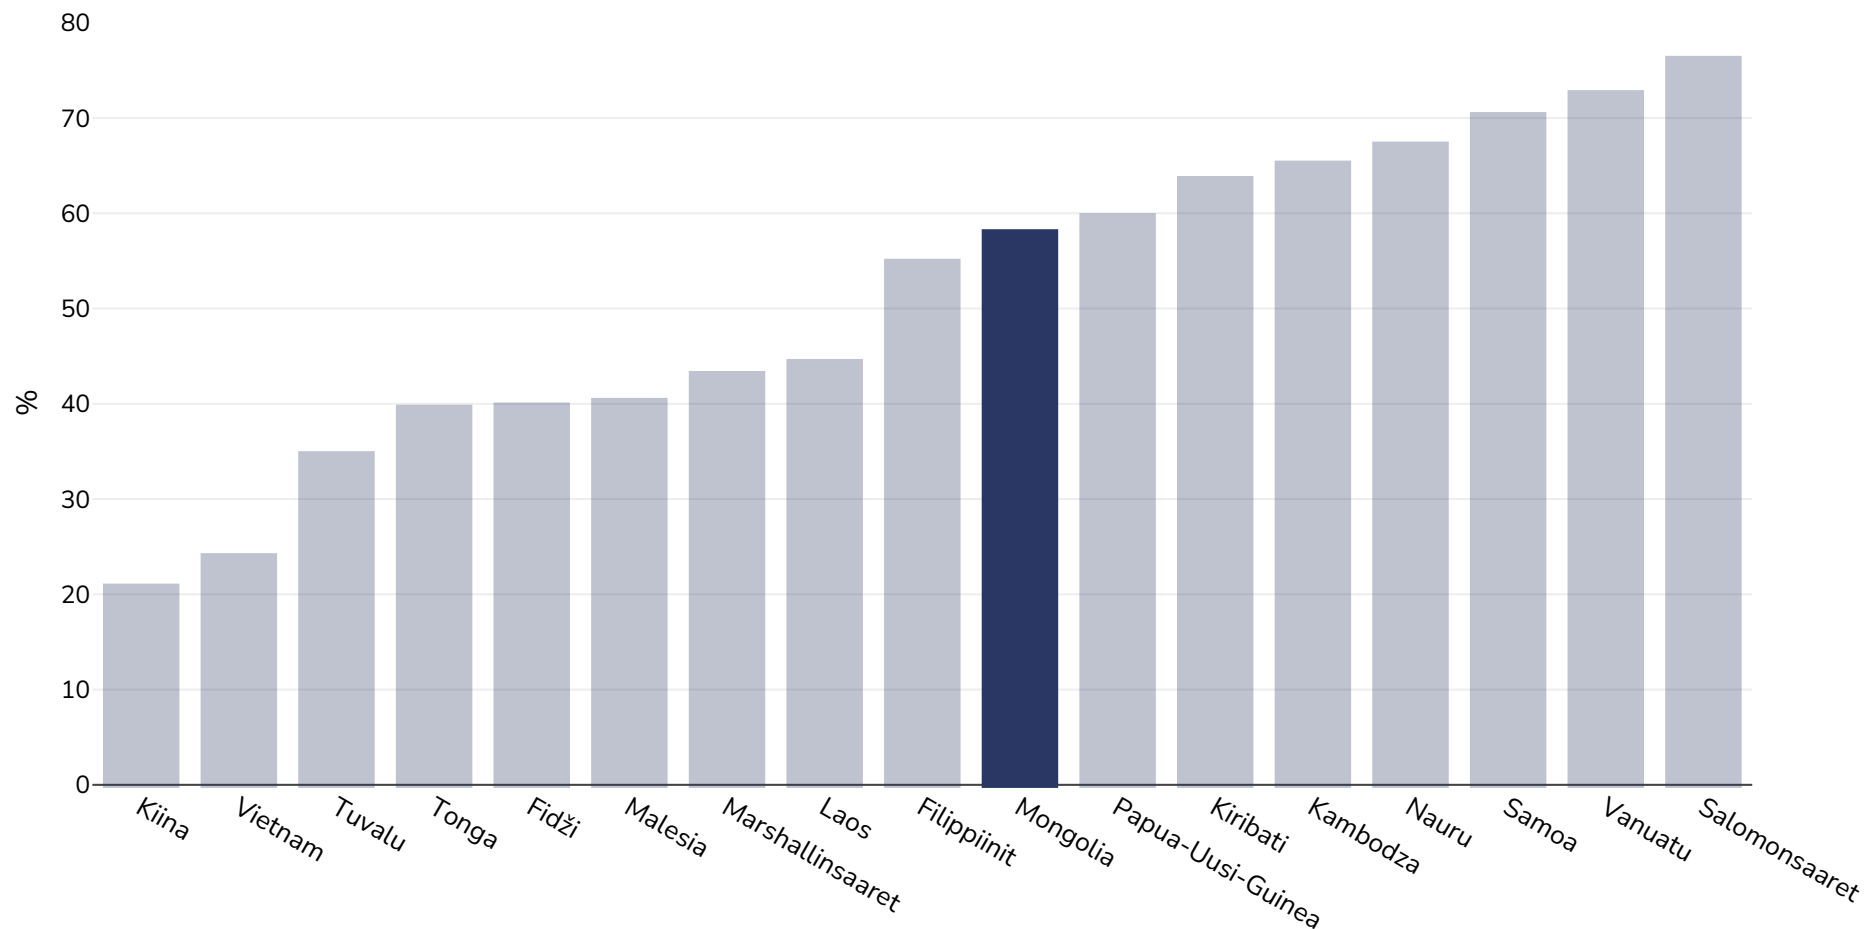

Mongolia: % Infants exclusively breastfed 0-5 months

Lapset, 2004-2020

Peittoalue: Kansallinen

Viitteet: Mongolia 2020 MICS Plus, Wave 2

Huomiot: See UNICEF website for further survey information. Available at : <https://data.unicef.org/resources/dataset/infant-young-child-feeding/> (last accessed 28.9.21) Citation: United Nations Children's Fund, Division of Data, Analysis, Planning and Monitoring (2021). Global UNICEF Global Databases: Infant and Young Child Feeding: Exclusive breastfeeding, New York, September 2021.

Määritelmät: % exclusively breastfed 0-5 months