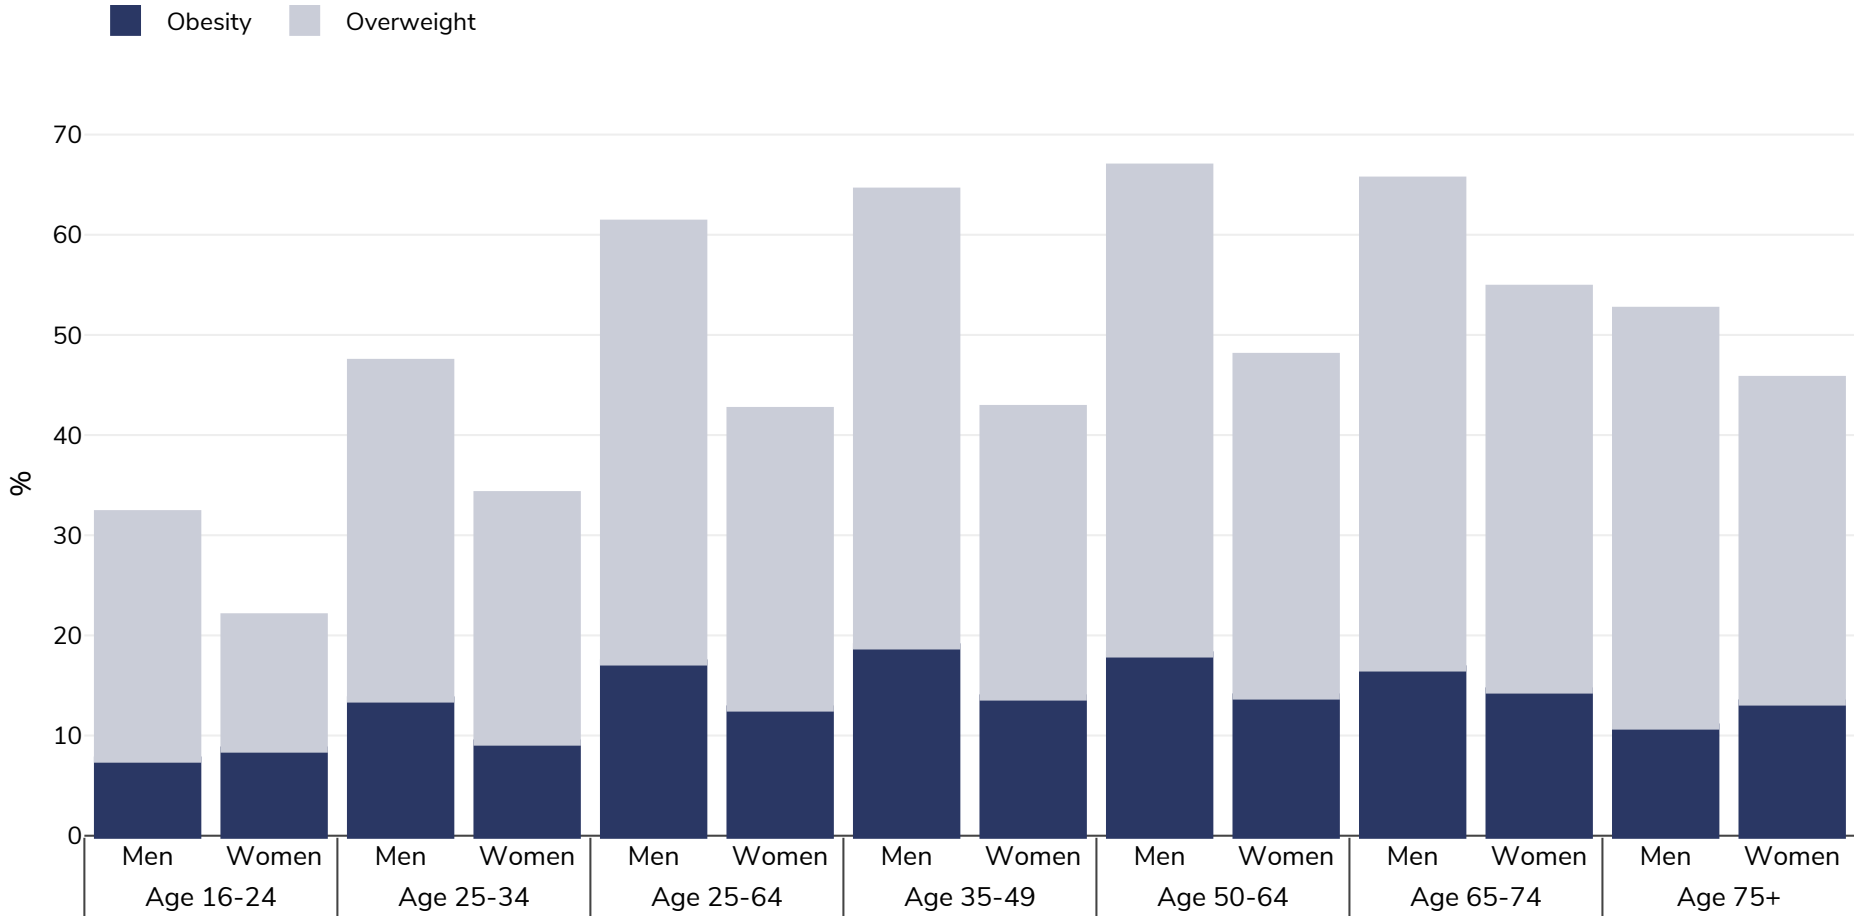

# Norway: Overweight/obesity by age

Adults, 2017

Survey type: Self-reported

Area covered: National

References: 2017 - EUROSTAT Database [http://appsso.eurostat.ec.europa.eu/nui/show.do?dataset=ilc\\_hch10&lang=en](http://appsso.eurostat.ec.europa.eu/nui/show.do?dataset=ilc_hch10&lang=en) (last accessed 25.08.20)

Unless otherwise noted, overweight refers to a BMI between 25kg and 29.9kg/m<sup>2</sup>, obesity refers to a BMI greater than 30kg/m<sup>2</sup>.