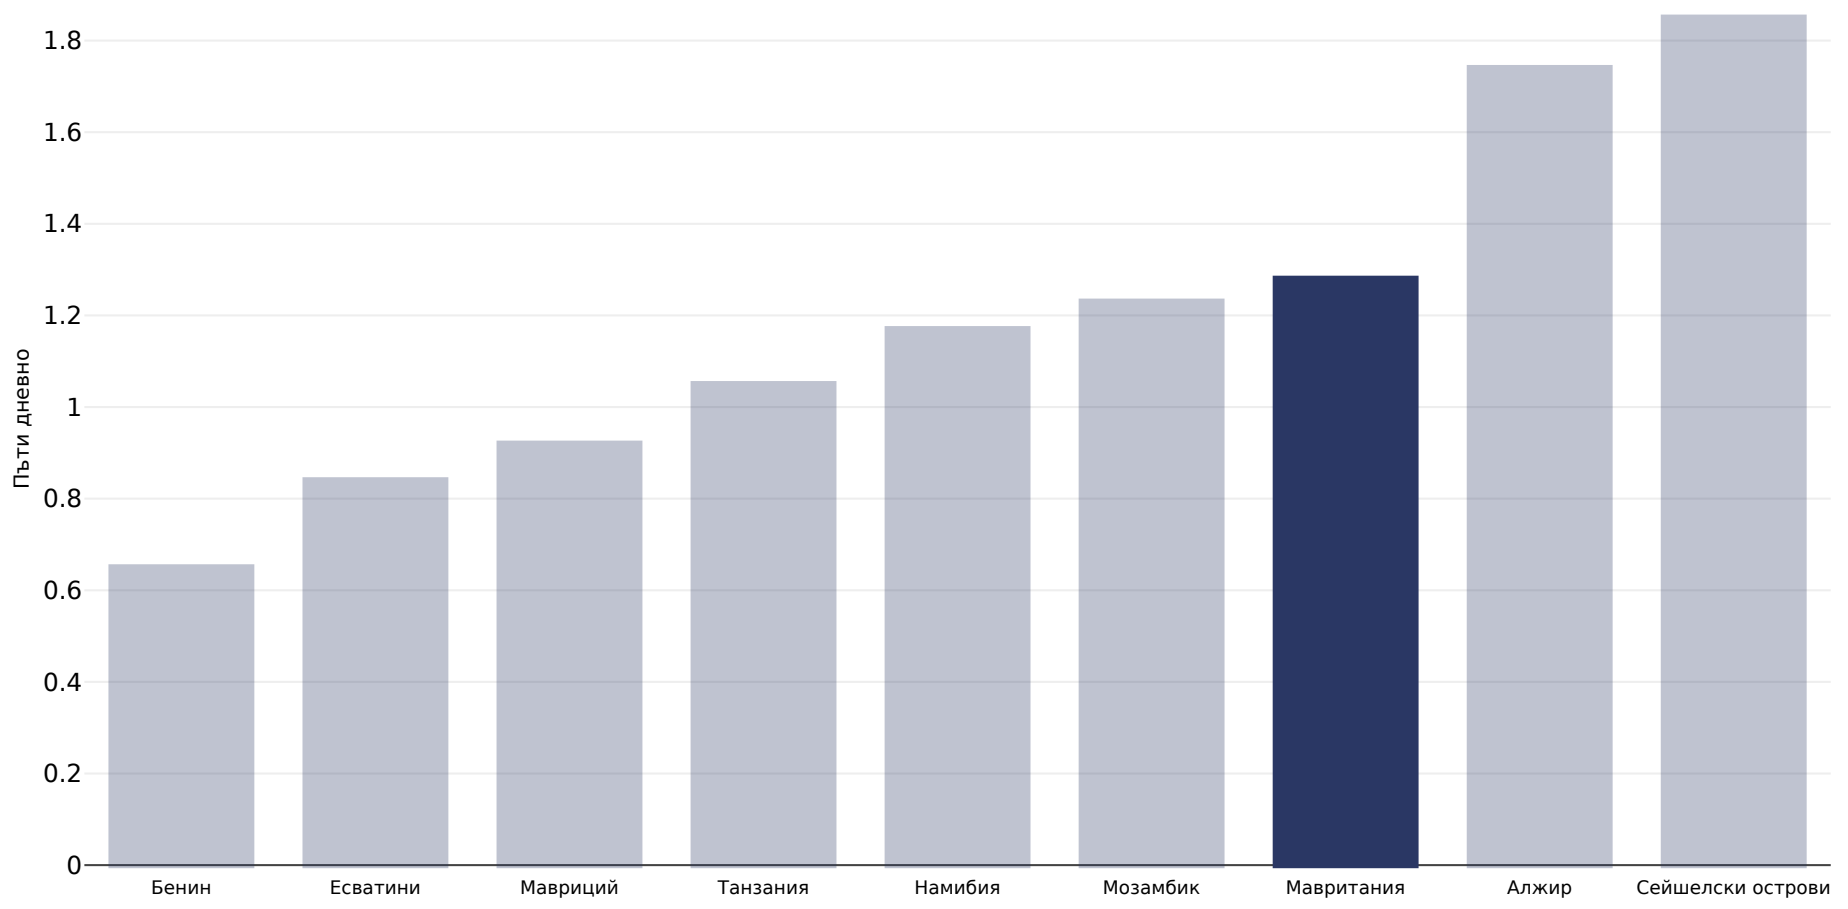

# World Obesity : Average daily frequency of carbonated soft drink consumption

World Obesity, 2009-2015

World Obesity : Average daily frequency of carbonated soft drink consumption. World Obesity, 2009-2015. <https://doi.org/10.1177/0379572119848287> sourced from Food Systems Dashboard <http://www.foodsystemsdashboard.org/food-system>