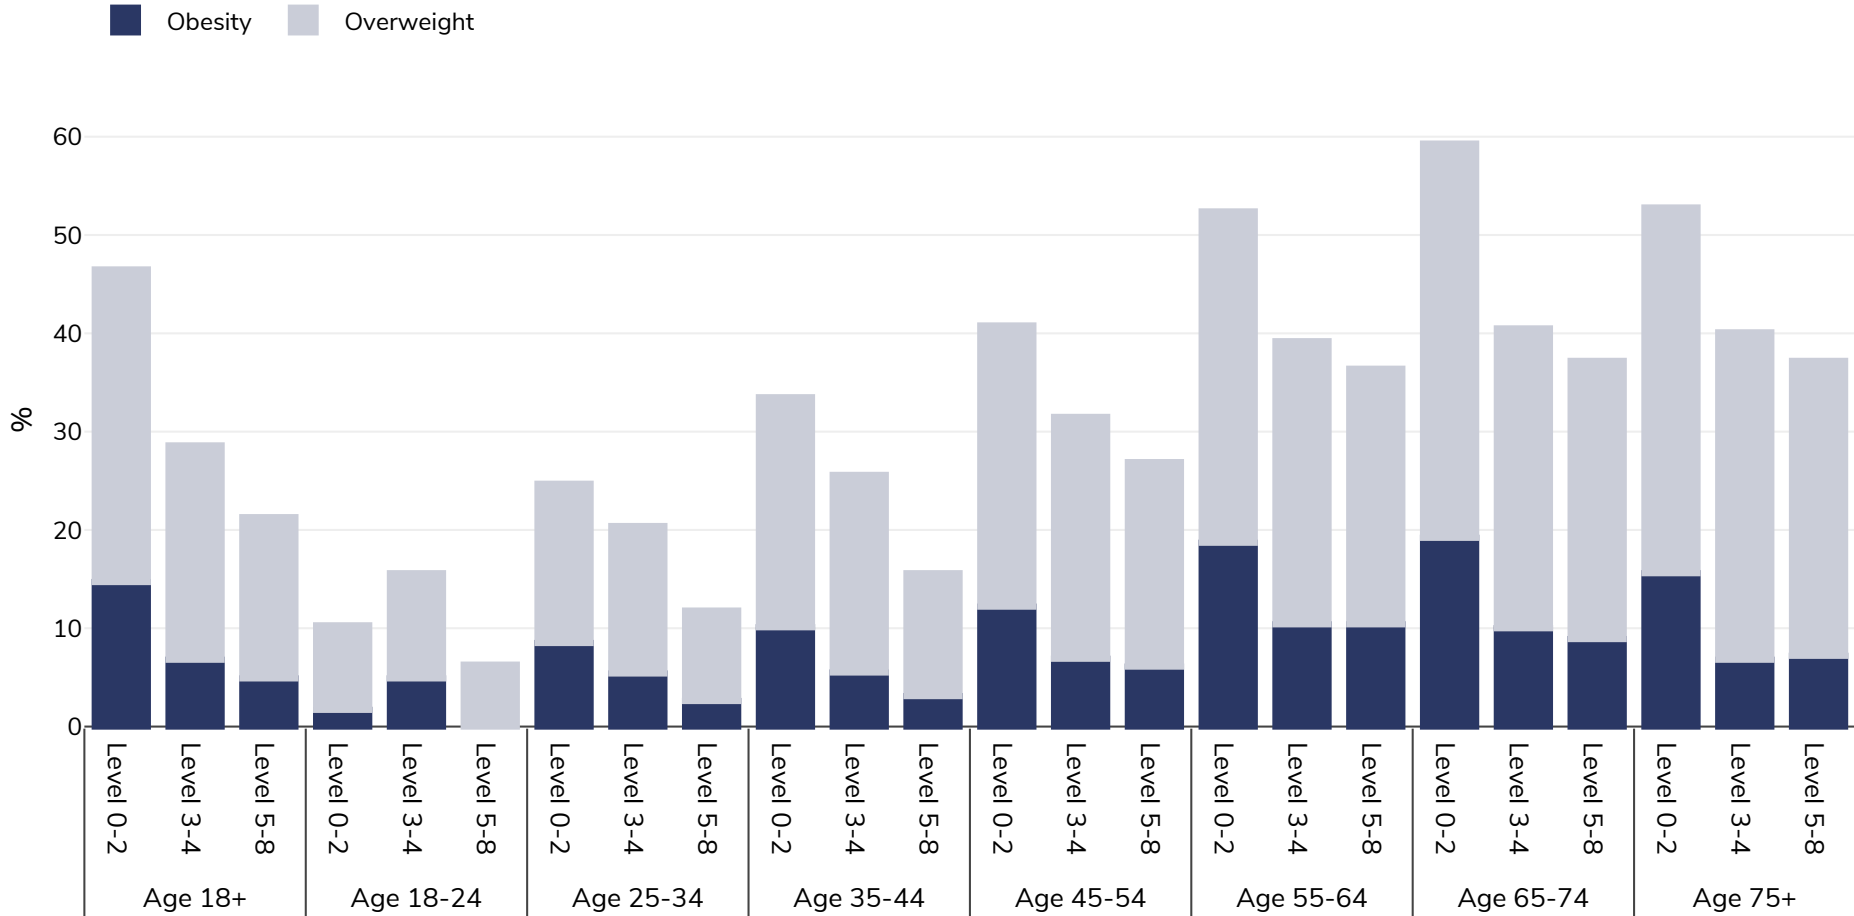

Italy: Overweight/obesity by age and education

Women, 2014

Survey type: Self-reported

Area covered: National

References: Eurostat Eurostat Database: http://appsso.eurostat.ec.europa.eu/nui/show.do?dataset=hlth_ehis_bm1e&lang=en (last accessed 25.08.20)

Unless otherwise noted, overweight refers to a BMI between 25kg and 29.9kg/m², obesity refers to a BMI greater than 30kg/m².