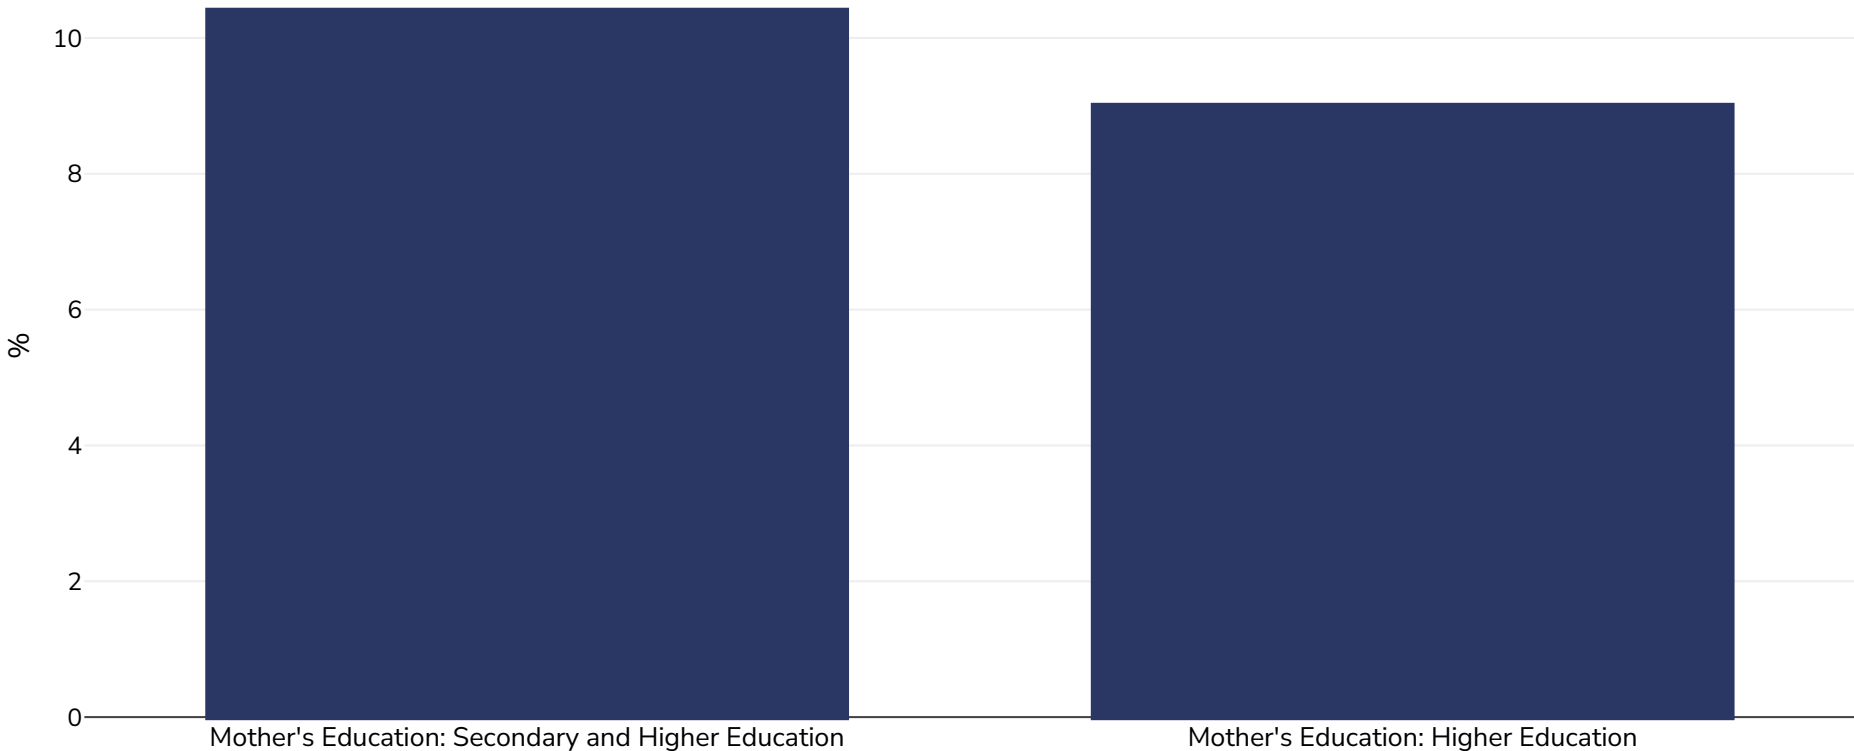

# Dél-Korea: Overweight/obesity by education

Infants, 2010-2012

■ Túlsúly vagy elhízás

Minta nagysága: 1789258

Referenciák: NHANES: South Korea National Health and Nutrition Examination Survey, 2010-2012

Jegyzetek: UNICEF/WHO/World Bank Joint Child Malnutrition Estimates Expanded Database: Overweight (Survey Estimates), May 2023, New York. For more information about the methodology, please consult <https://data.unicef.org/resources/jme-2023-country-consultations/>