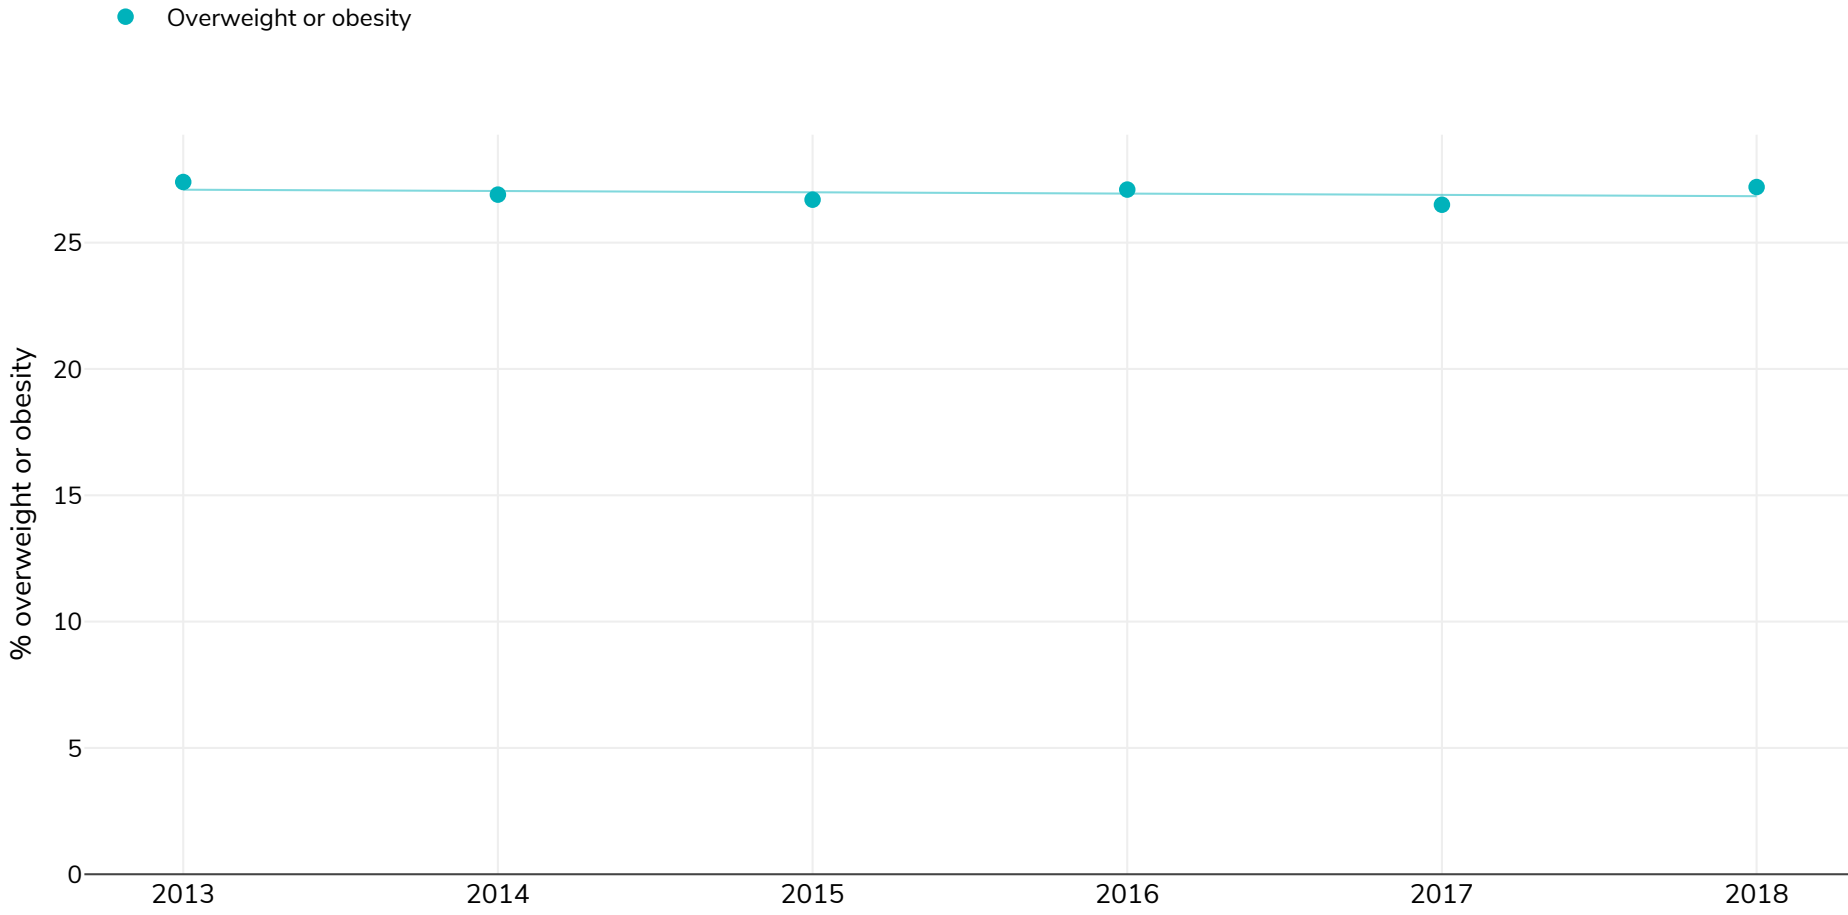

# Wales: % Children living with overweight or obesity, 2013-2019

## Boys

**Survey type:** Measured

**References:** For full details of references visit <https://data.worldobesity.org/>

**Notes:** Aged 4-5

**Definitions:** 85th & 95th centile not IOTF cut off

*Different methodologies may have been used to collect this data and so data from different surveys may not be strictly comparable. Please check with original data sources for methodologies used.*