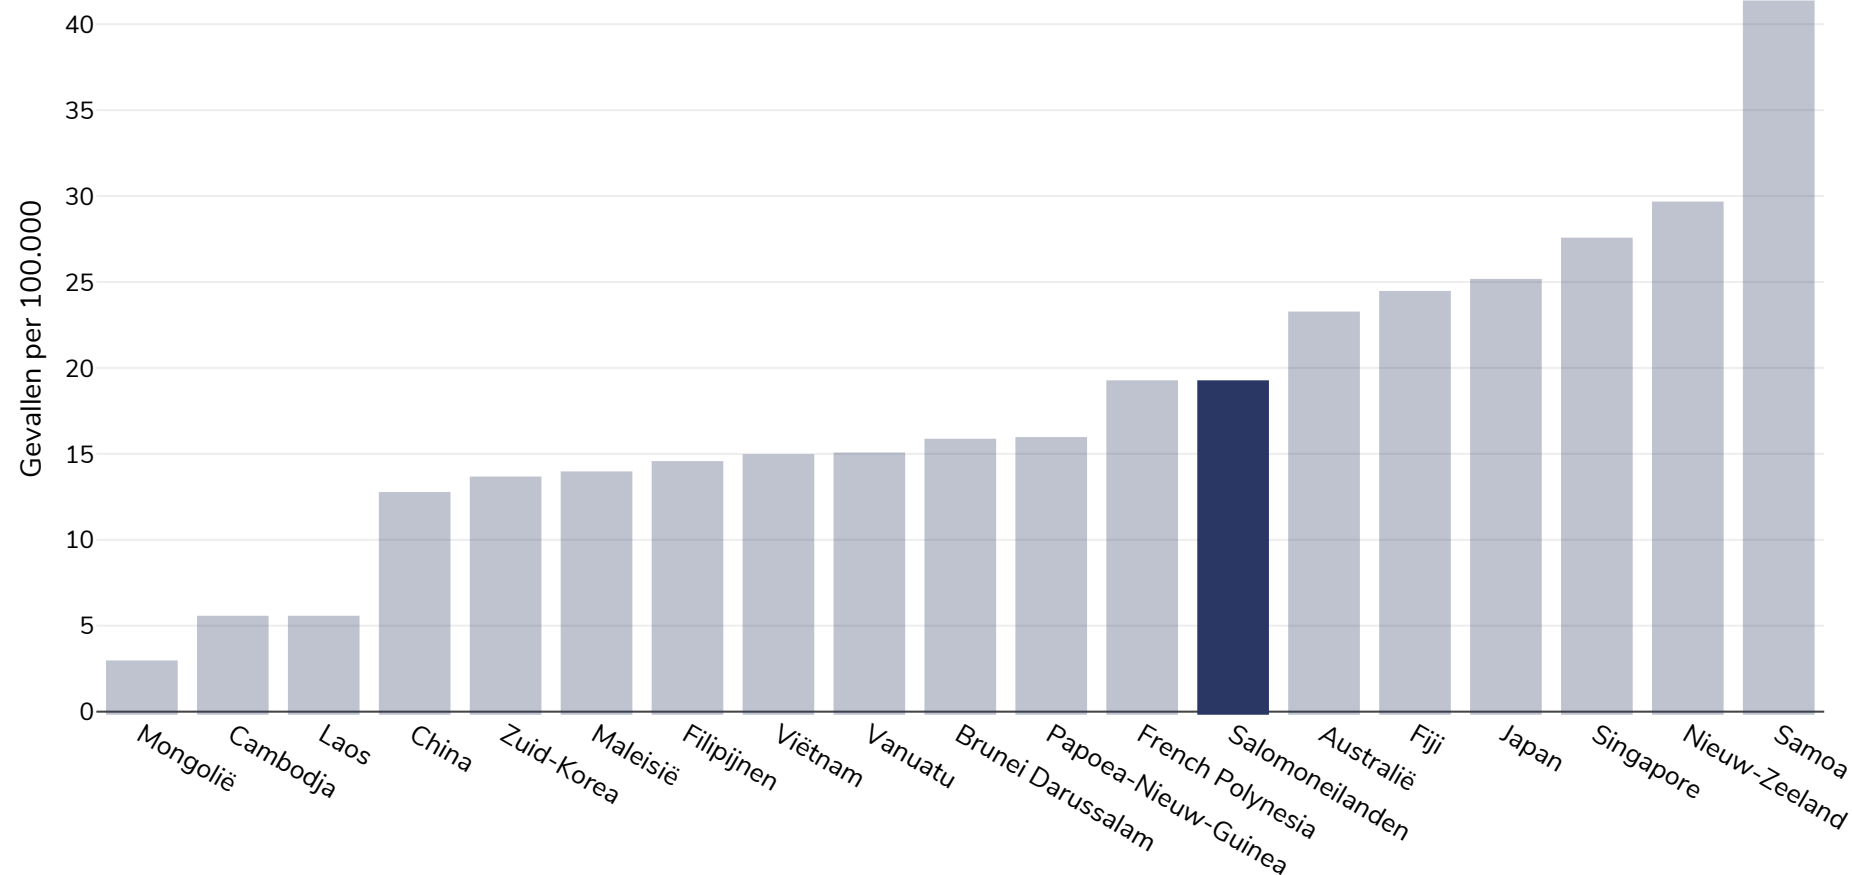

Salomoneilanden: Cancer of the uterus

Vrouwen, 2020

Leeftijd: 20+

In aanmerking komend gebied: Nationaal

Referenties: Ferlay J, Ervik M, Lam F, Colombet M, Mery L, Piñeros M, Znaor A, Soerjomataram I, Bray F (2020). Global Cancer Observatory: Cancer Today. Lyon, France: International Agency for Research on Cancer. Available from: <https://gco.iarc.fr/today>, accessed 10.01.2321

Definities (alleen beschikbaar in het Engels): Age-standardized incidence rates per 100 000