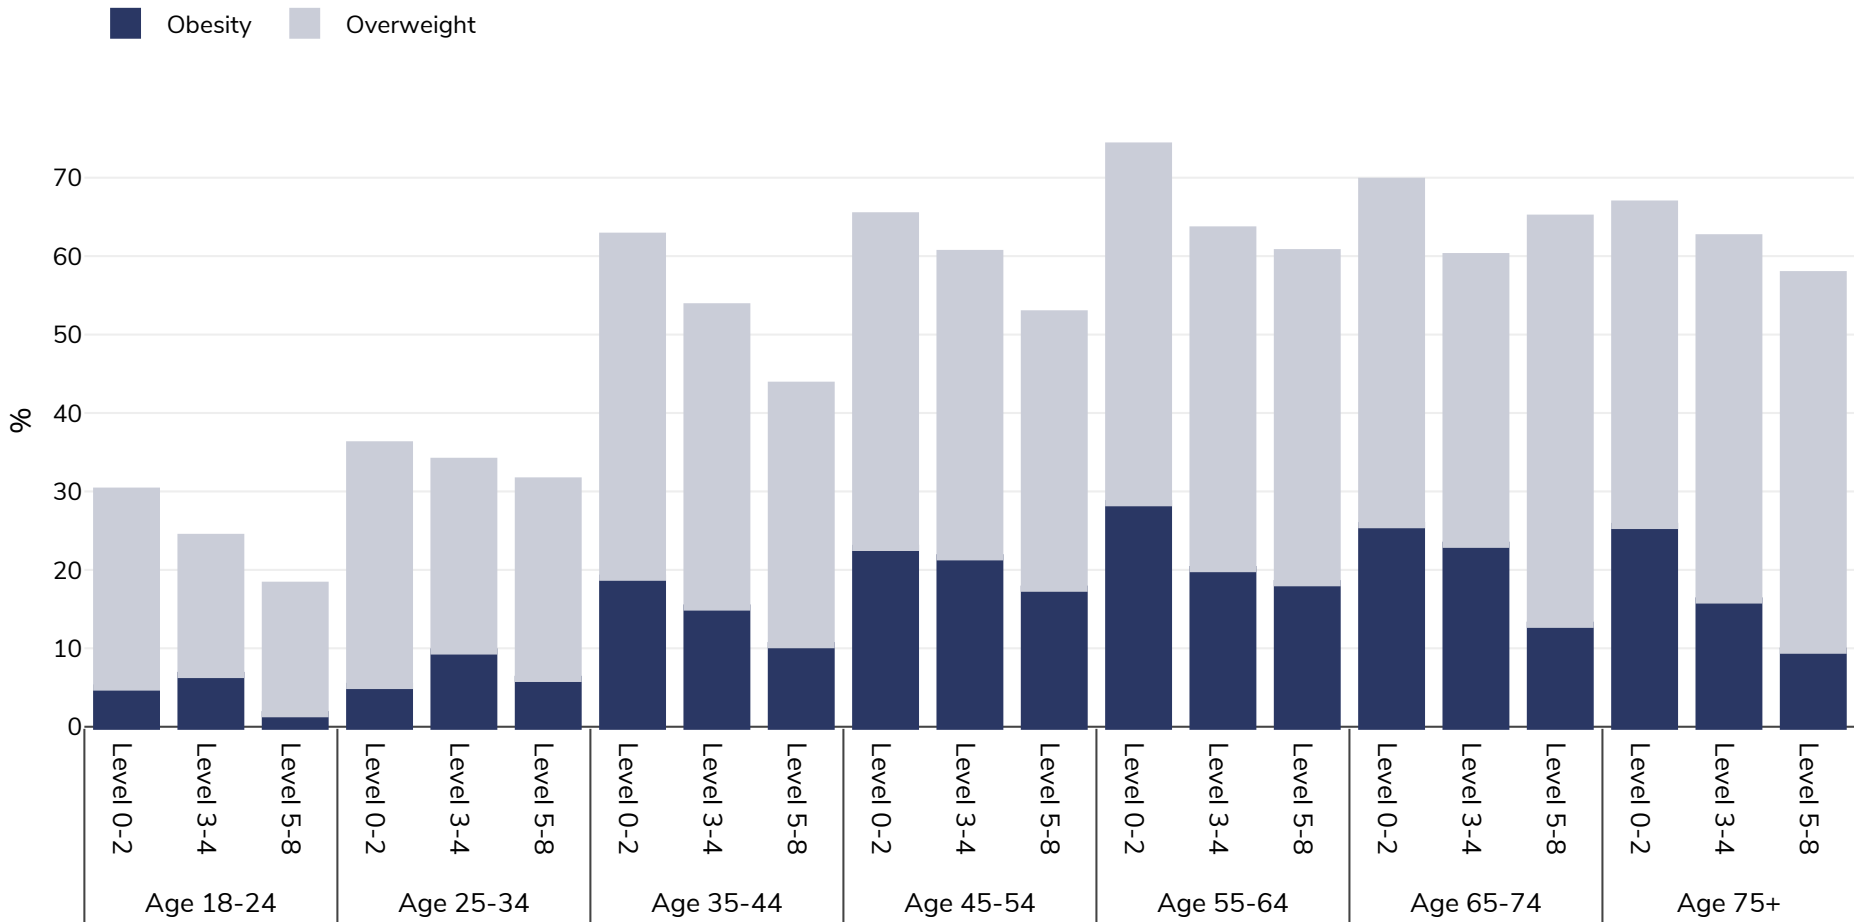

Cyprus: Overweight/obesity by age and education

Adults, 2019

Survey type: Self-reported

Area covered: National

References: Eurostat 2019. Available at https://appsso.eurostat.ec.europa.eu/nui/show.do?dataset=hlth_egis_bm1e&lang=en (last accessed 09.08.21).

Notes: NB. Some age ranges missing due to insufficient data to display by age & educational status

Unless otherwise noted, overweight refers to a BMI between 25kg and 29.9kg/m², obesity refers to a BMI greater than 30kg/m².