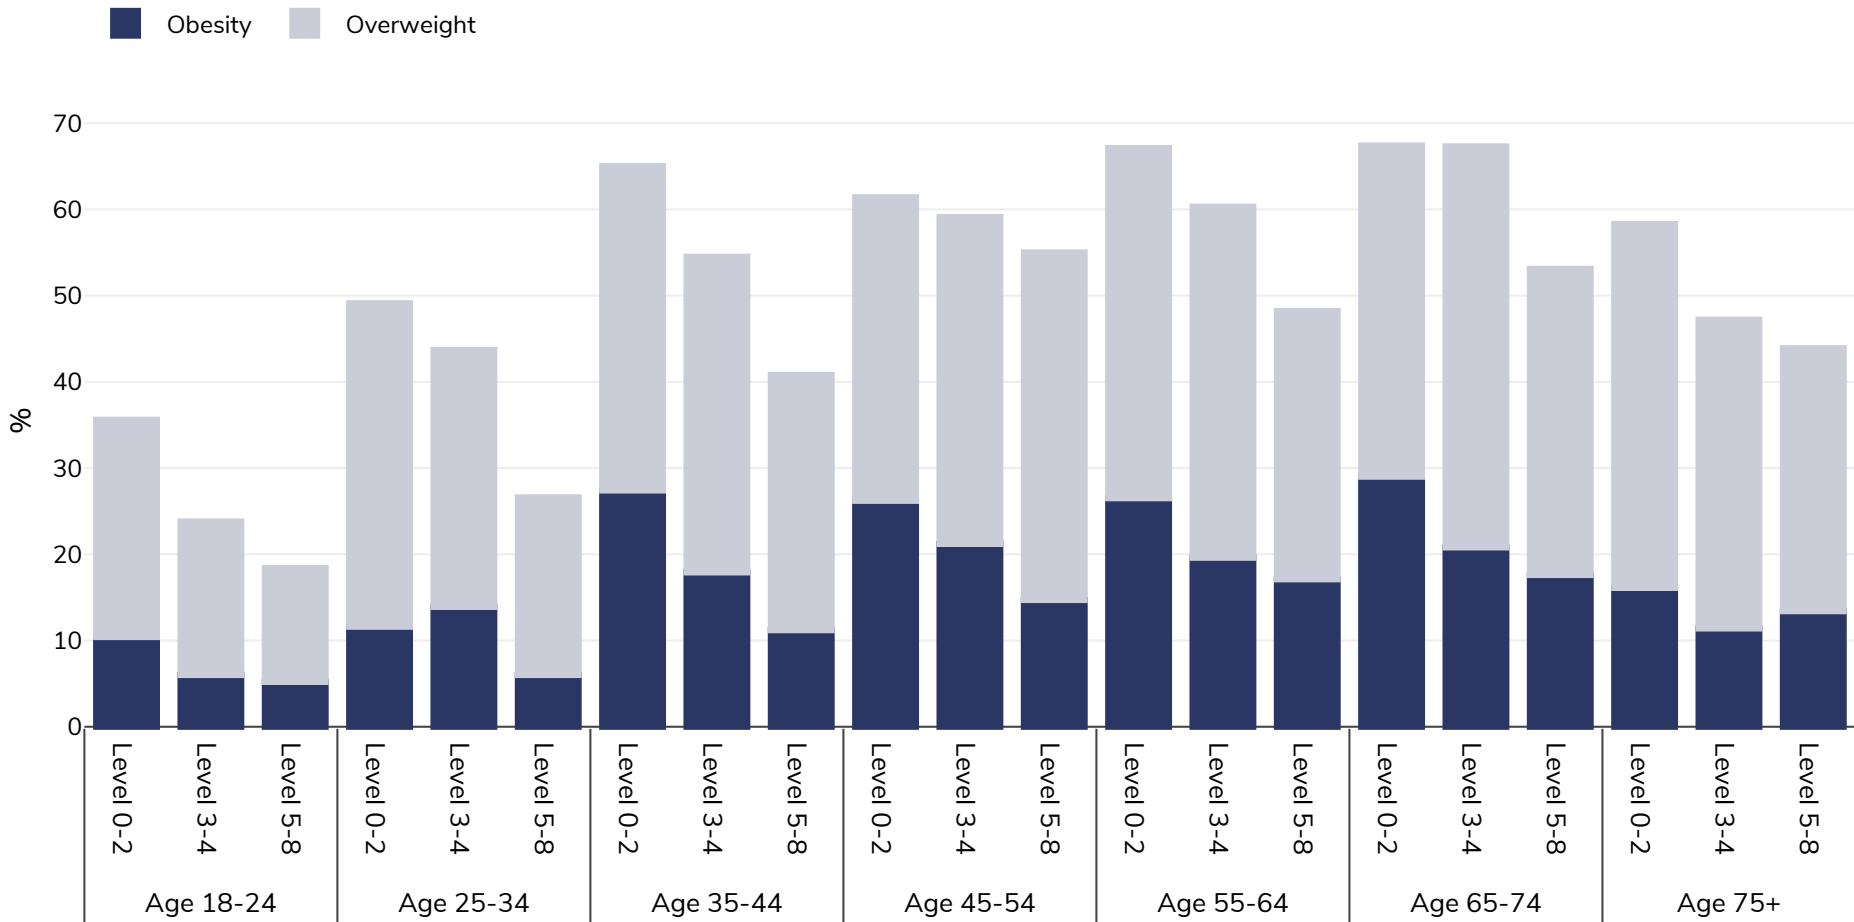

Belgium: Overweight/obesity by age and education

Adults, 2019

Survey type: Self-reported

Area covered: National

References: Eurostat 2019. Available at https://appsso.eurostat.ec.europa.eu/nui/show.do?dataset=hlth_ehis_bm1e&lang=en (last accessed 09.08.21).

Notes: Males age 18-24 insufficient data to display by educational status

Unless otherwise noted, overweight refers to a BMI between 25kg and 29.9kg/m², obesity refers to a BMI greater than 30kg/m².