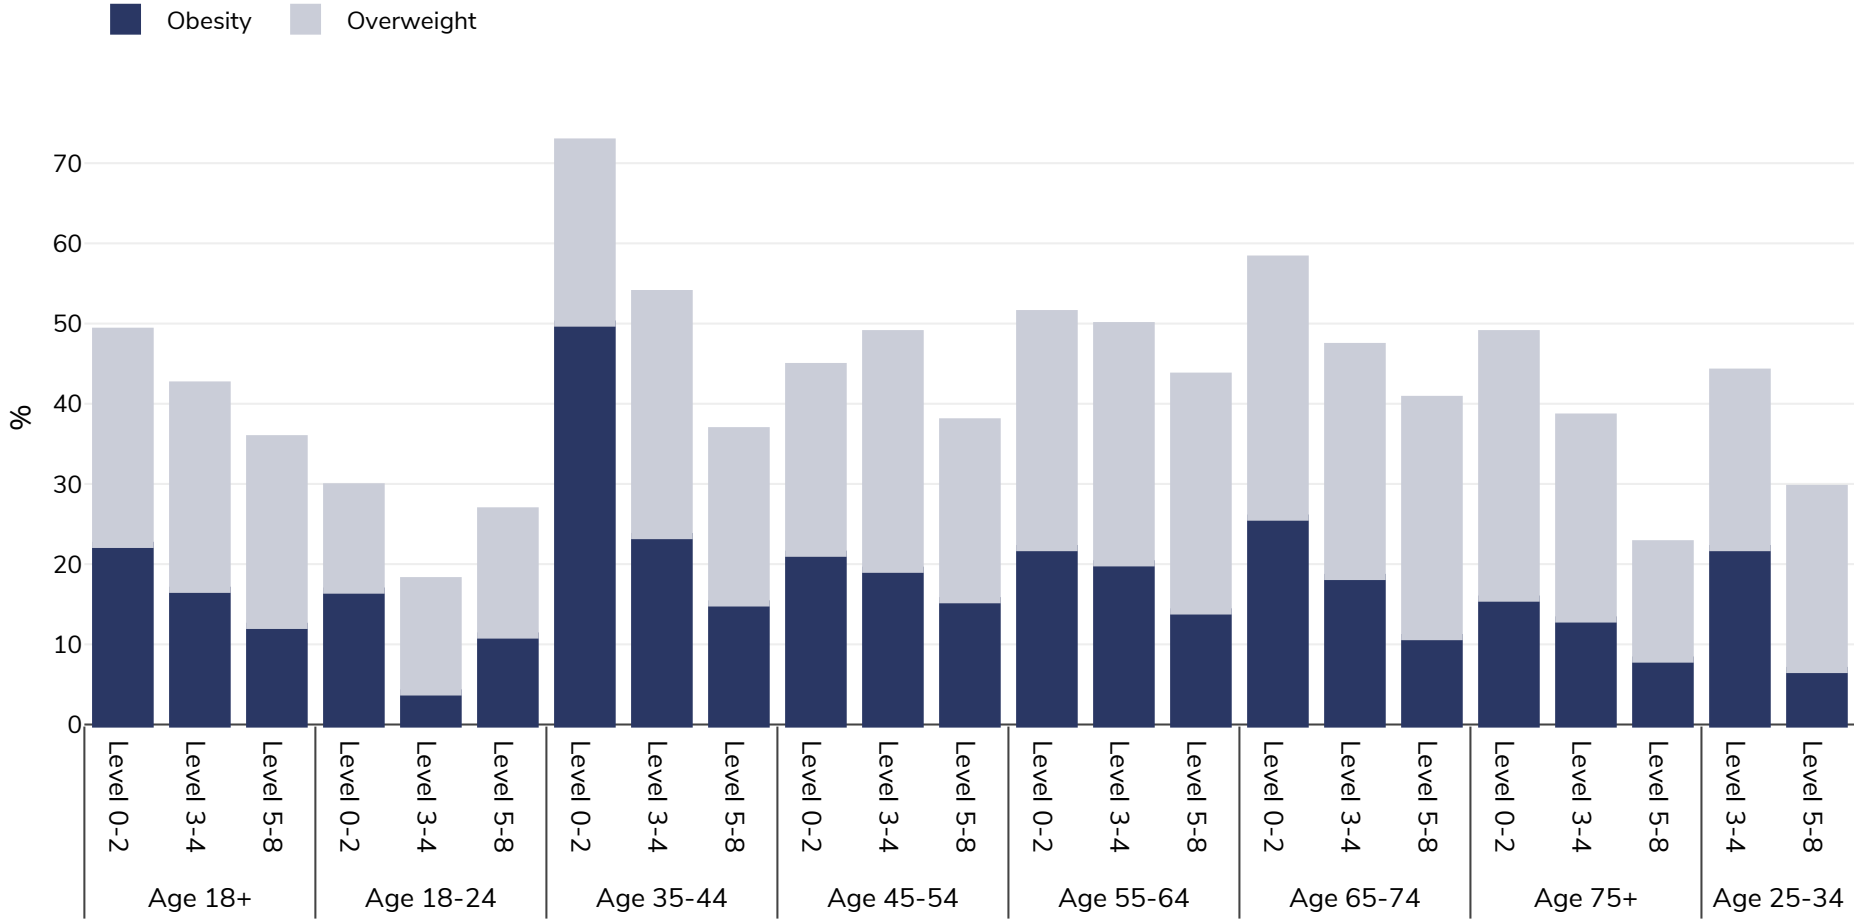

Denmark: Overweight/obesity by age and education

Women, 2014

Survey type: Self-reported

Area covered: National

References: Eurostat Database: http://appsso.eurostat.ec.europa.eu/nui/show.do?dataset=hlth_ehis_bm1e&lang=en (last accessed 25.08.20)

Unless otherwise noted, overweight refers to a BMI between 25kg and 29.9kg/m², obesity refers to a BMI greater than 30kg/m².