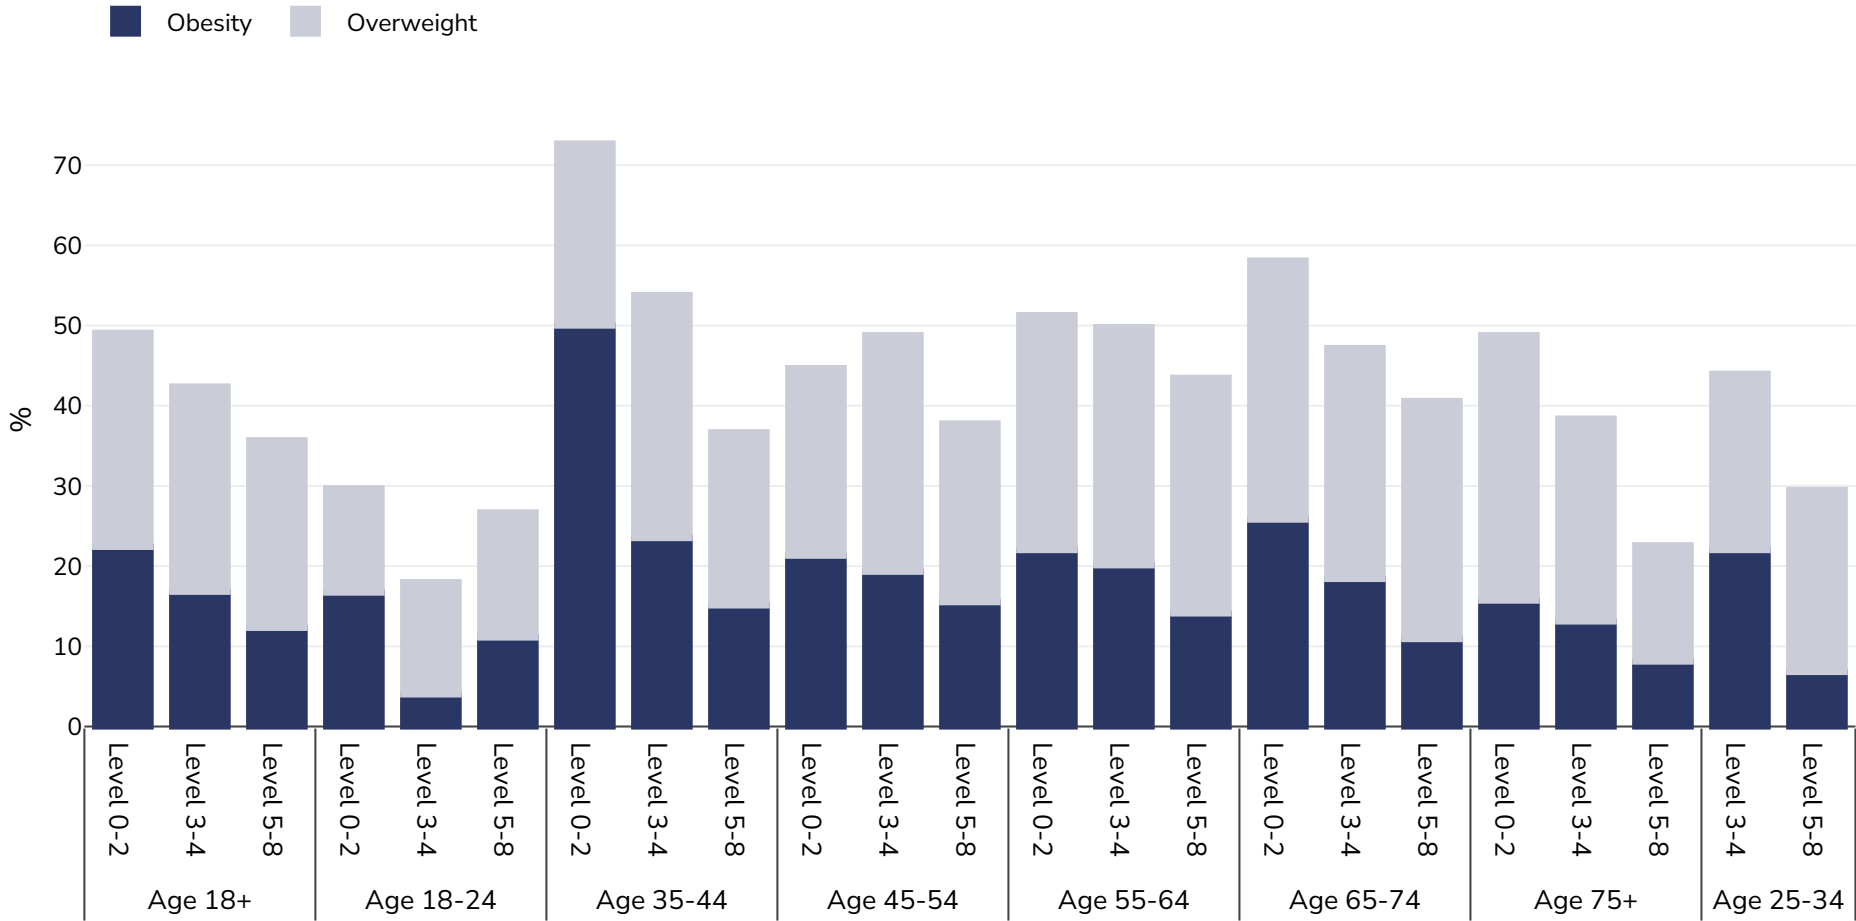

Denmark: Overweight/obesity by age and education

Women, 2014

Survey type: Self-reported

Area covered: National

References: Eurostat Database: http://appsso.eurostat.ec.europa.eu/nui/show.do?dataset=hlth_ehis_bm1e&lang=en (last accessed 25.08.20)

Unless otherwise noted, overweight refers to a BMI between 25kg and 29.9kg/m², obesity refers to a BMI greater than 30kg/m².