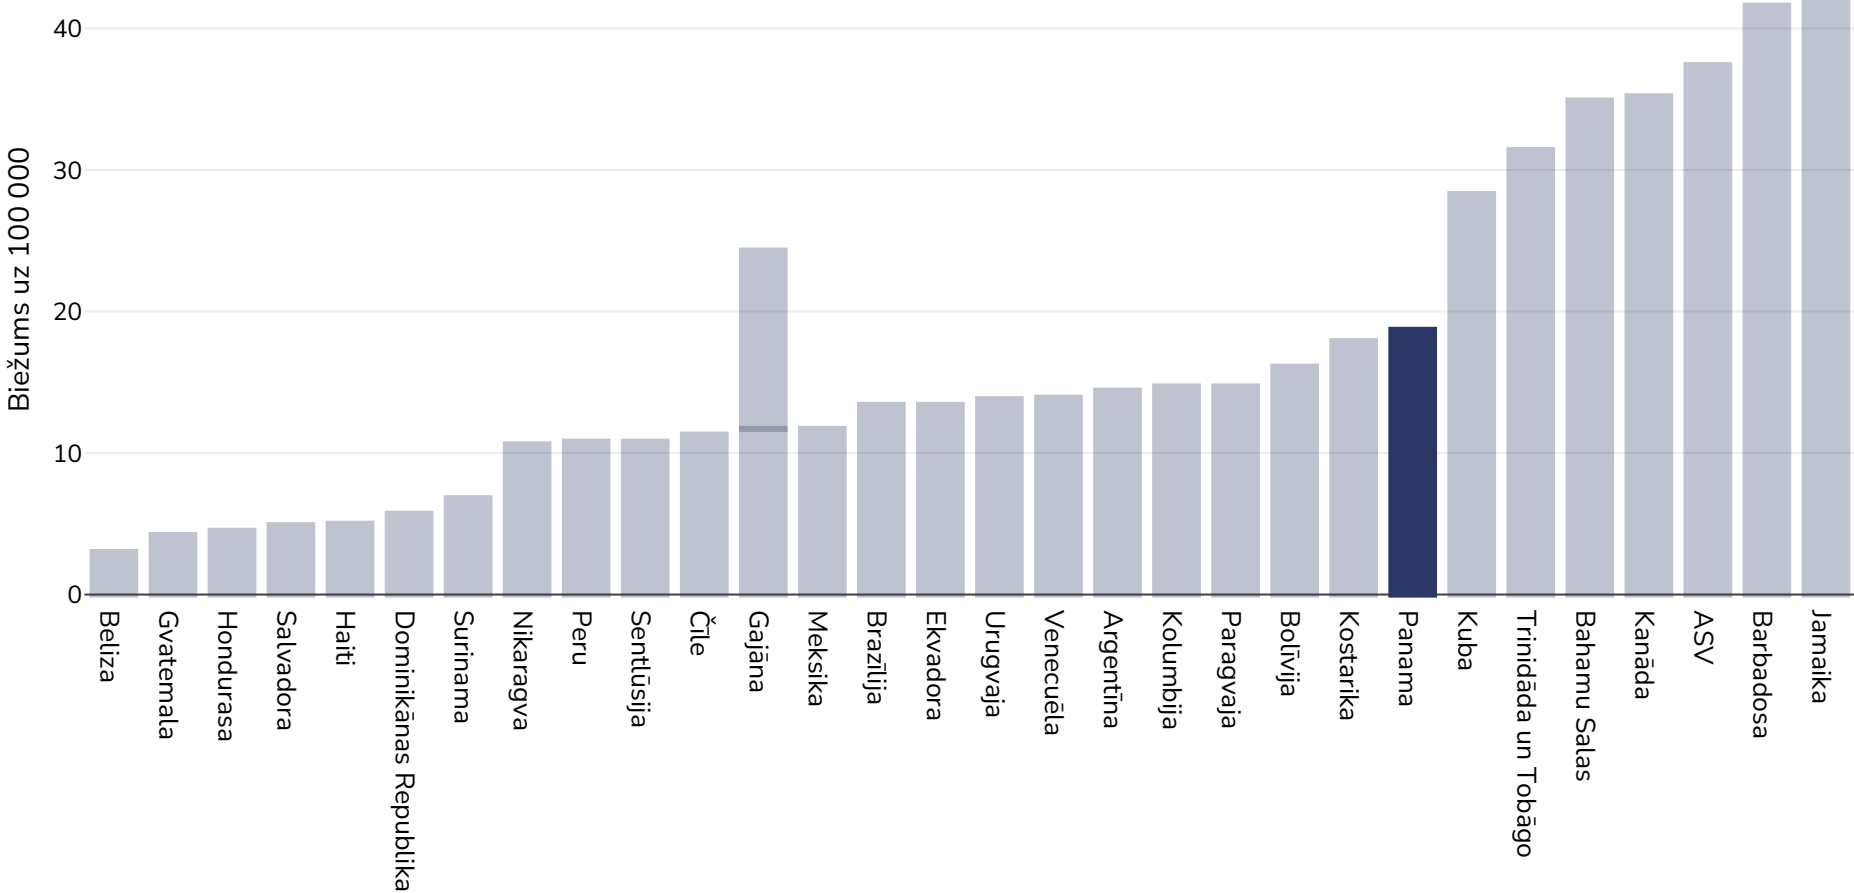

# Panama: Cancer of the uterus

Sievietes, 2020-2022

Vecums: 20+

Aptvertā teritorija: Valsts

Atsauces: Ferlay J, Ervik M, Lam F, Colombet M, Mery L, Piñeros M, Znaor A, Soerjomataram I, Bray F (2020). Global Cancer Observatory: Cancer Today. Lyon, France: International Agency for Research on Cancer. Available from: <https://gco.iarc.fr/today>, accessed 10.01.2275

Definīcijas (pieejamas tikai angļu valodā): Age-standardized incidence rates per 100 000