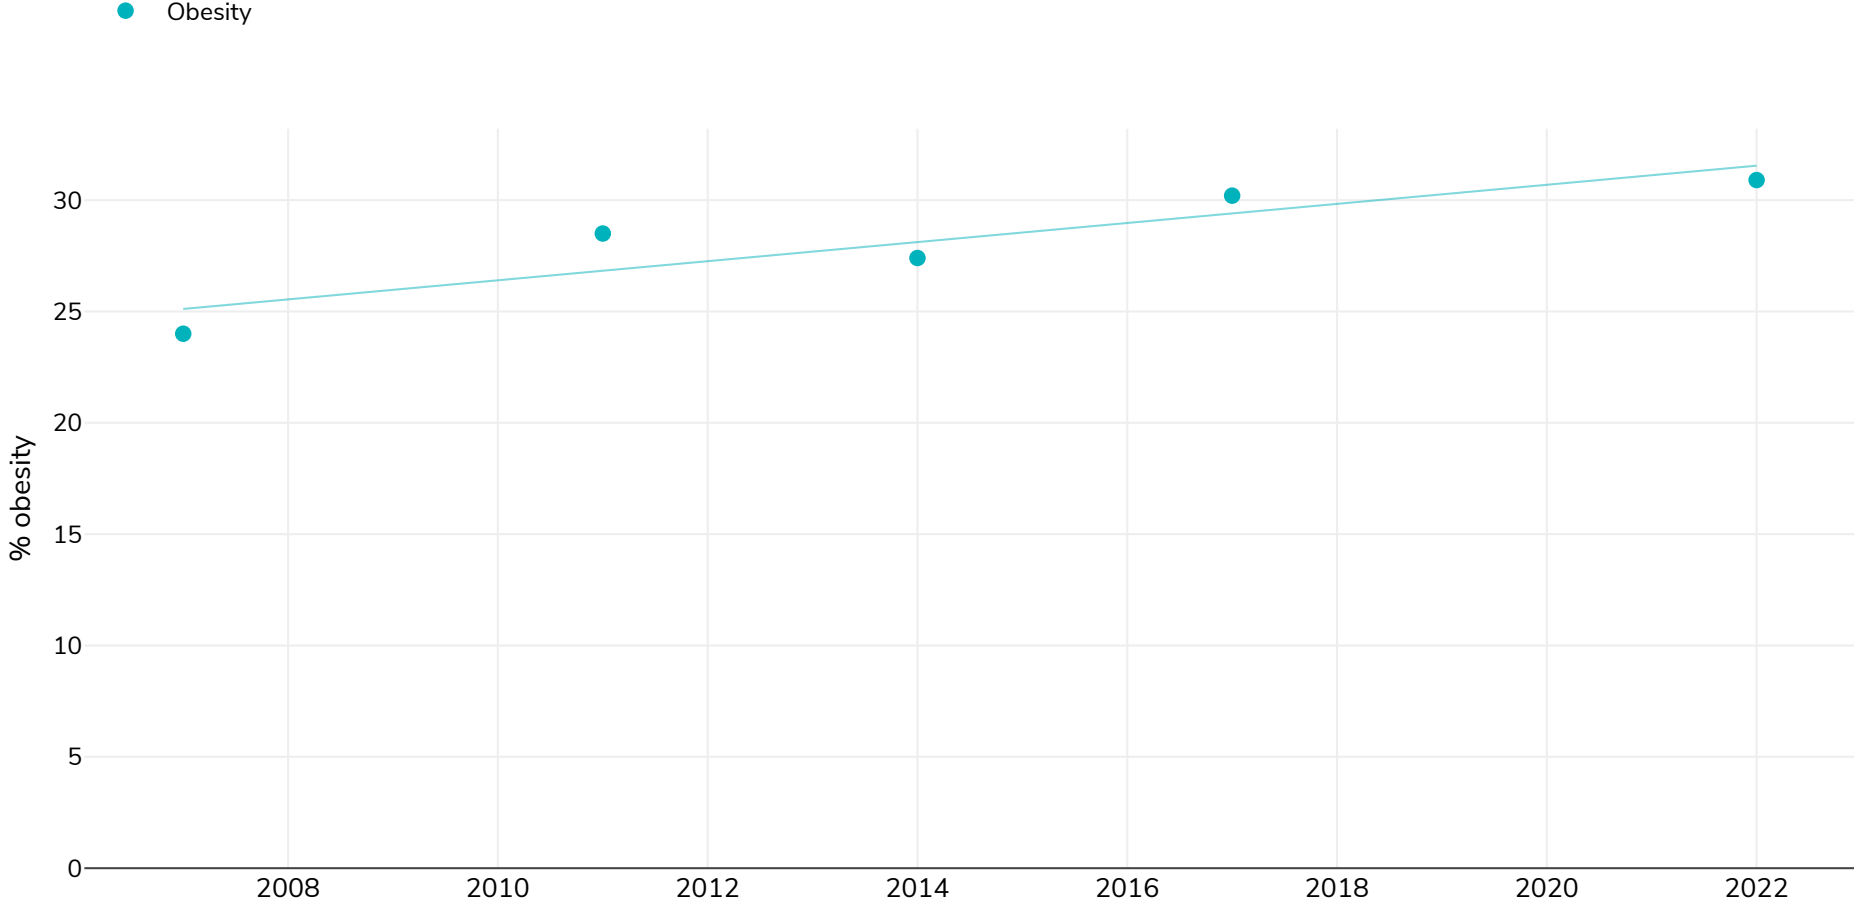

Australia: % Adults living with obesity, 2007-2023

Women

Survey type: Measured

References: For full details of references visit <https://data.worldobesity.org/>

Unless otherwise noted, overweight refers to a BMI between 25kg and 29.9kg/m², obesity refers to a BMI greater than 30kg/m².

Different methodologies may have been used to collect this data and so data from different surveys may not be strictly comparable. Please check with original data sources for methodologies used.