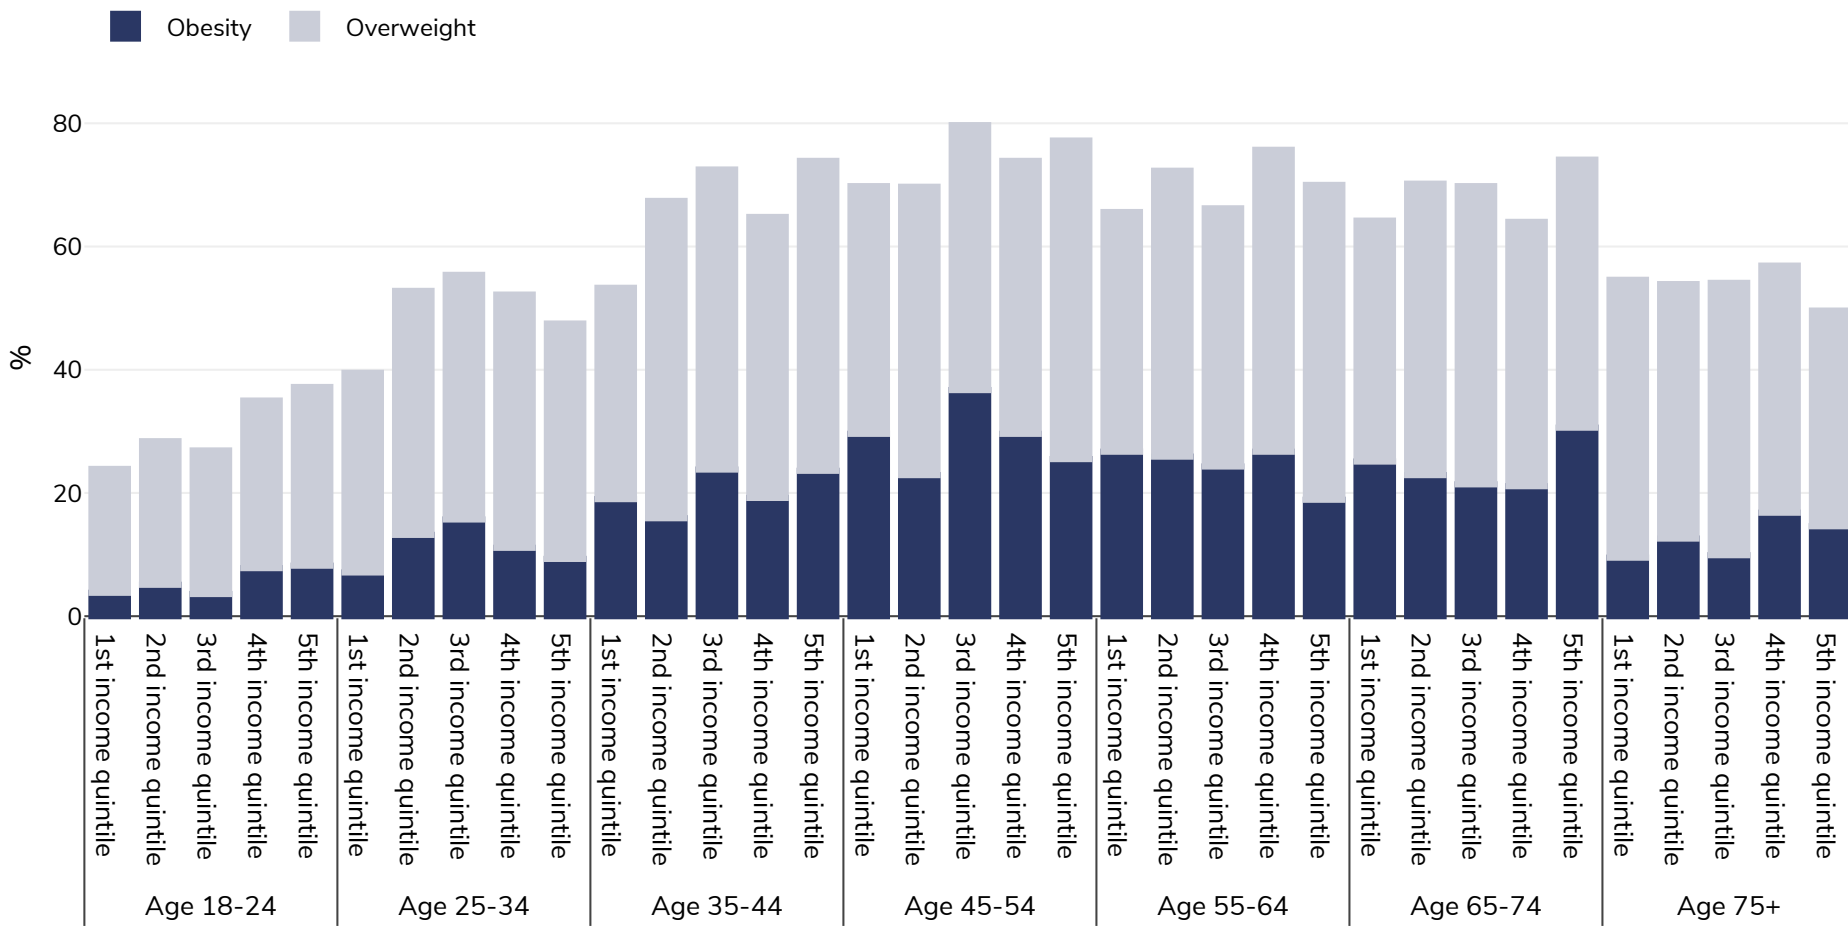

Turkey: Overweight/obesity by age and socio-economic group

Men, 2019

Survey type: Self-reported

Area covered: National

References: Eurostat 2019. Available at https://appsso.eurostat.ec.europa.eu/nui/show.do?dataset=hlth_ehis_bm1i&lang=en (last accessed 09.08.21).

Unless otherwise noted, overweight refers to a BMI between 25kg and 29.9kg/m², obesity refers to a BMI greater than 30kg/m².