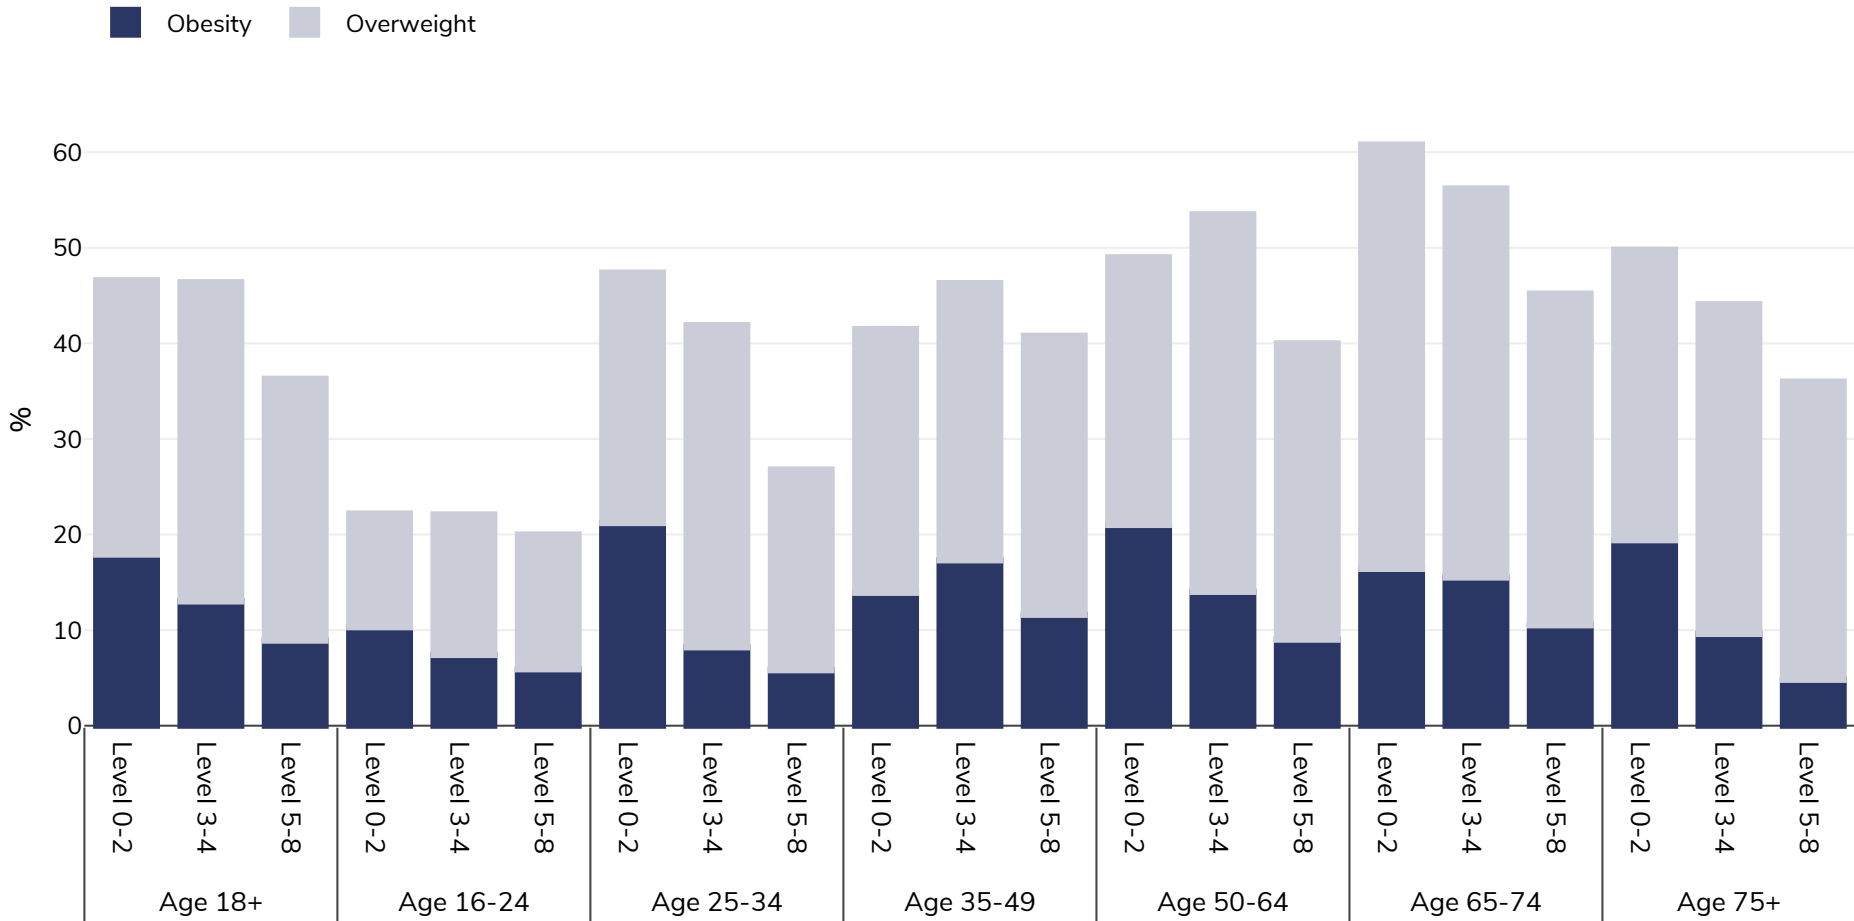

Norway: Overweight/obesity by age and education

Women, 2017

Survey type: Self-reported

Area covered: National

References: 2017 - Education EUROSTAT Database http://appsso.eurostat.ec.europa.eu/nui/show.do?dataset=ilc_hch10&lang=en (last accessed 25.08.20)

Unless otherwise noted, overweight refers to a BMI between 25kg and 29.9kg/m², obesity refers to a BMI greater than 30kg/m².