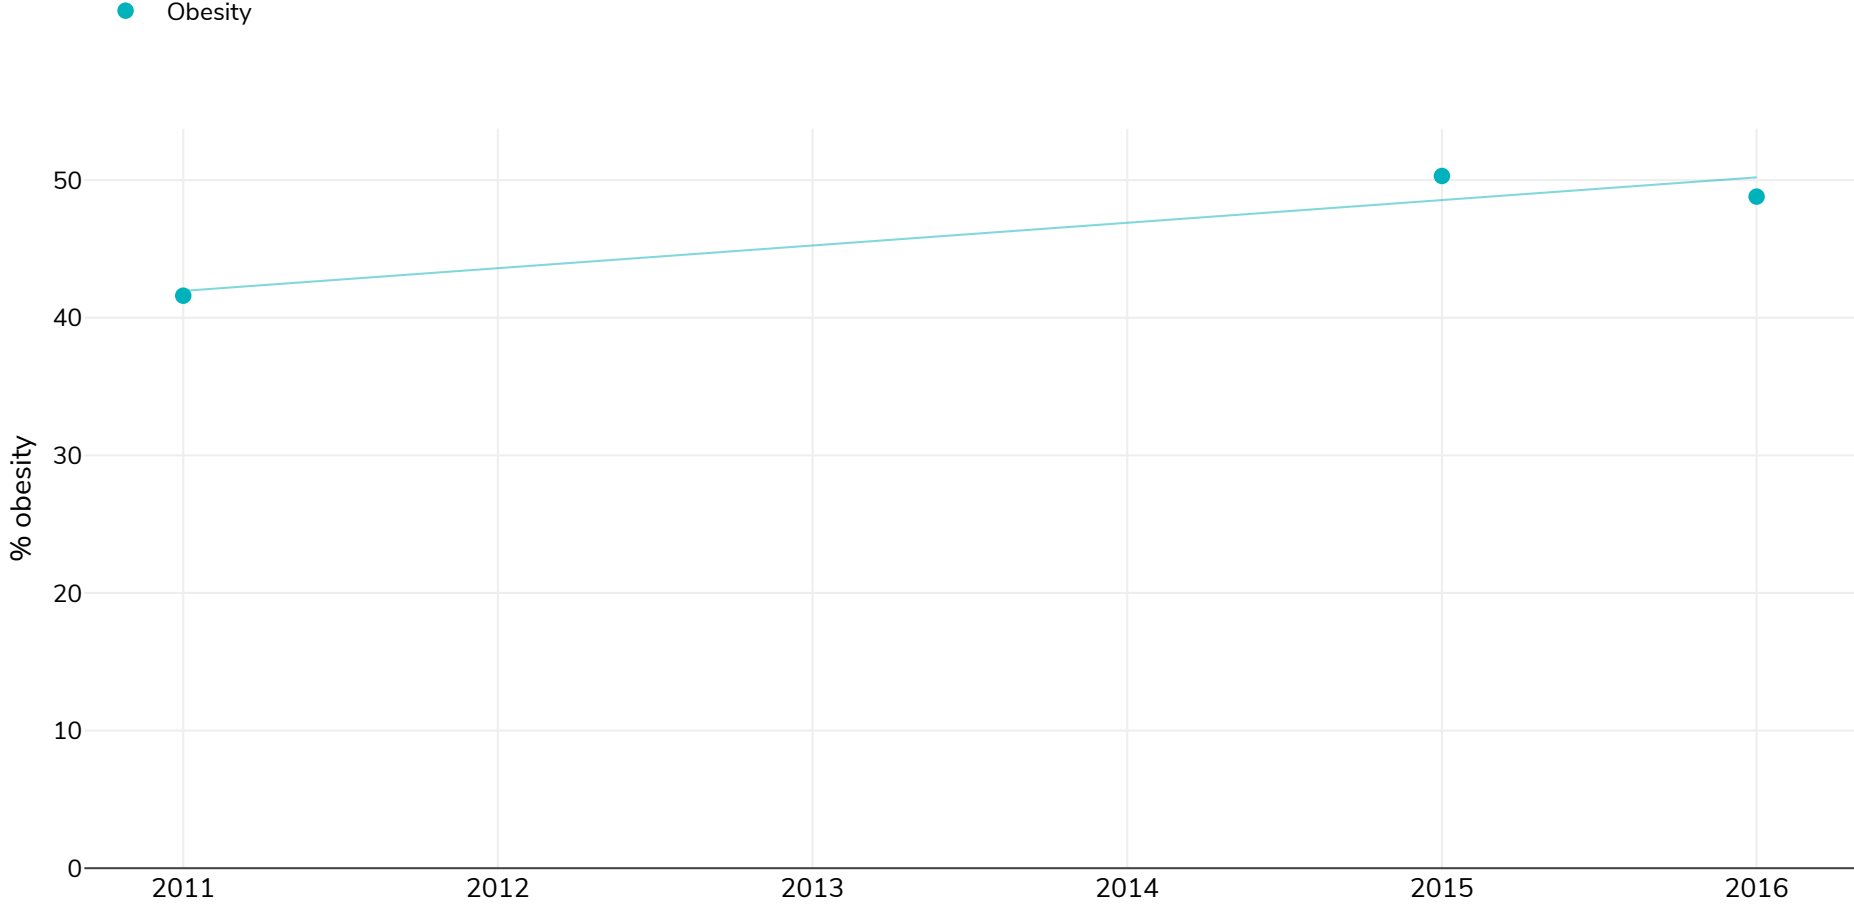

Egypt: % Adults living with obesity, 2011-2017

Women

Survey type: Measured

References: For full details of references visit <https://data.worldobesity.org/>

Unless otherwise noted, overweight refers to a BMI between 25kg and 29.9kg/m², obesity refers to a BMI greater than 30kg/m².

Different methodologies may have been used to collect this data and so data from different surveys may not be strictly comparable. Please check with original data sources for methodologies used.