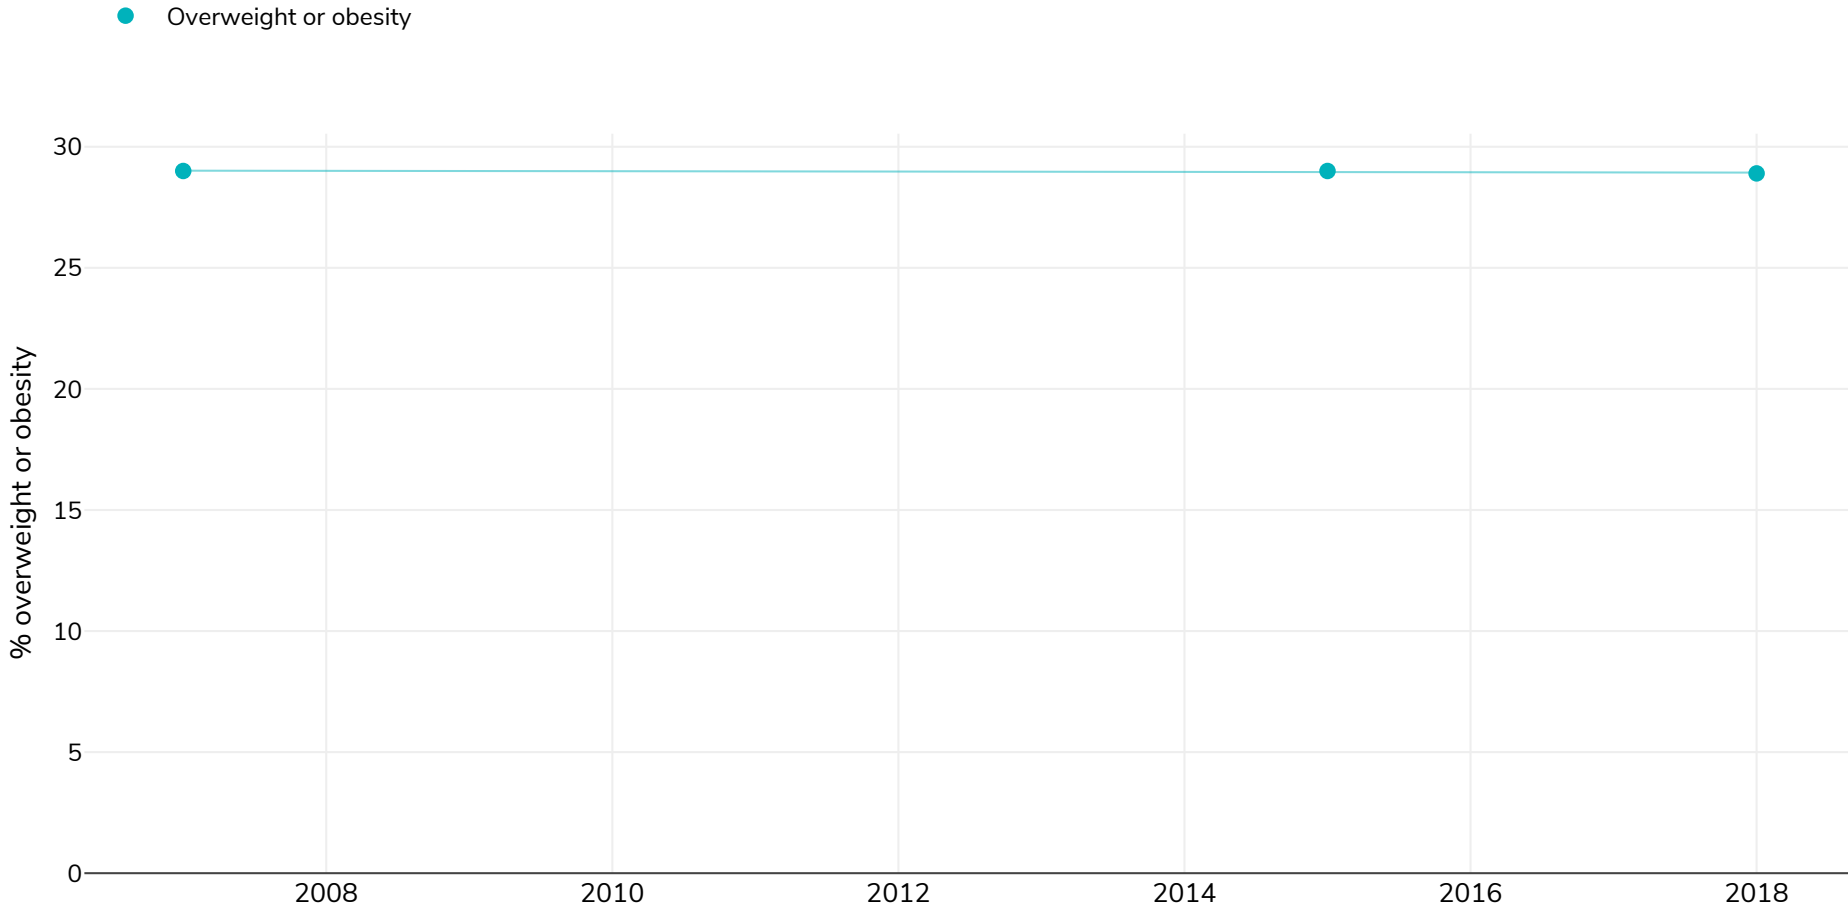

# Bulgaria: % Children living with overweight or obesity, 2007-2020

## Girls

**Survey type:** Measured

**References:** For full details of references visit <https://data.worldobesity.org/>

Unless otherwise noted, overweight refers to a BMI between 25kg and 29.9kg/m<sup>2</sup>, obesity refers to a BMI greater than 30kg/m<sup>2</sup>.