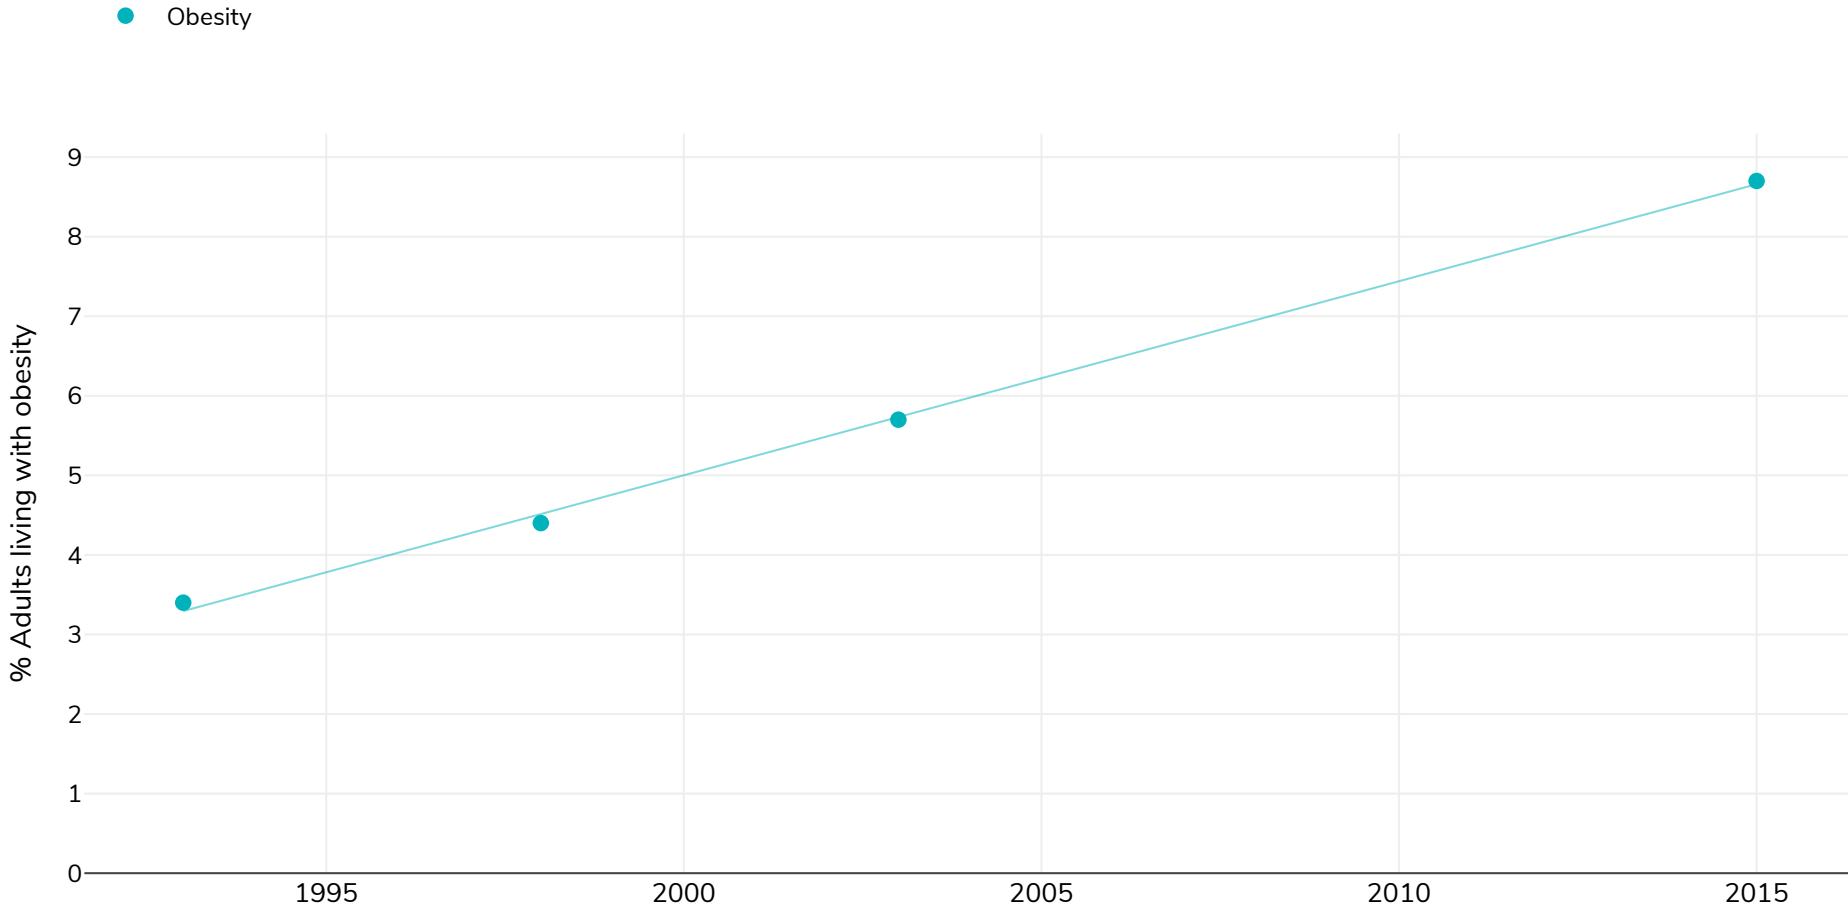

Philippines: % Adults living with obesity, 1993-2019

Women

Survey type: Measured

References: For full details of references visit <https://data.worldobesity.org/>

Unless otherwise noted, overweight refers to a BMI between 25kg and 29.9kg/m², obesity refers to a BMI greater than 30kg/m².

Different methodologies may have been used to collect this data and so data from different surveys may not be strictly comparable. Please check with original data sources for methodologies used.