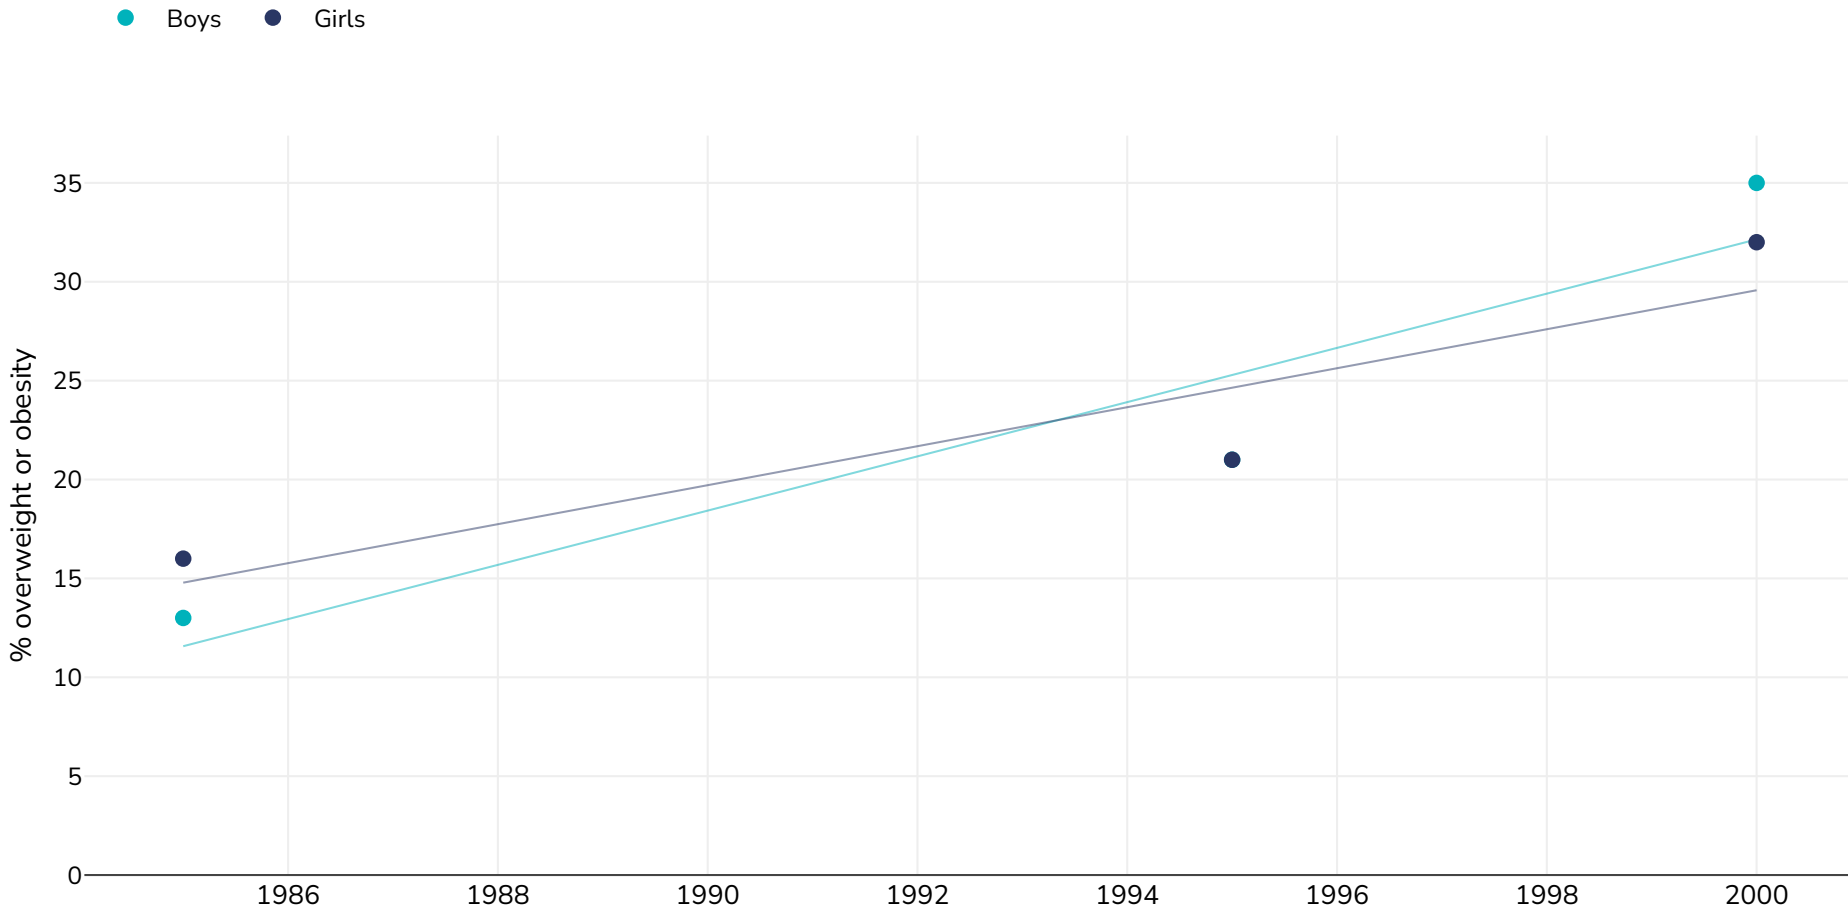

Spain: % Children living with overweight or obesity in Spain 1985-2000

Survey type: Measured

References: For full details of references visit <https://data.worldobesity.org/>

Notes: Aged 13-14. Large National Survey but sample size not specified.

Definitions: IOTF

Different methodologies may have been used to collect this data and so data from different surveys may not be strictly comparable. Please check with original data sources for methodologies used.