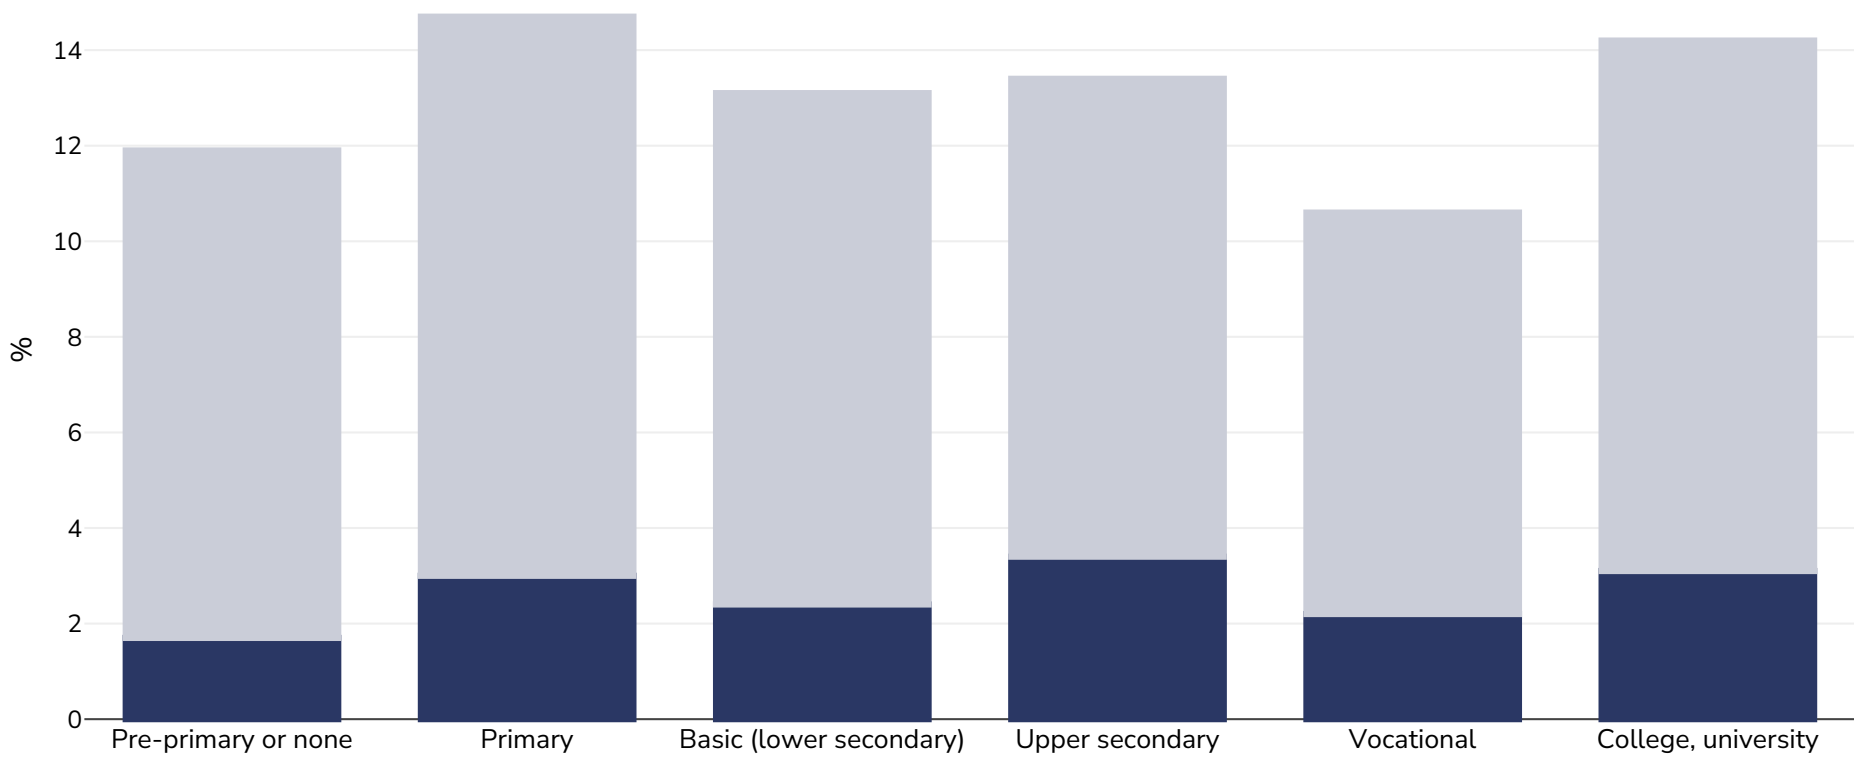

# Mongolia: Overweight/obesity by education

Infants, 2018

■ Obesity    ■ Overweight

Survey type:	Measured
Sample size:	5,882
Area covered:	National
References:	NSO. 2019. Social Indicator Sample Survey-2018, Survey Findings Report. Ulaanbaatar, Mongolia: National Statistical Office of Mongolia. <a href="https://washdata.org/sites/default/files/documents/reports/2019-10/Mongolia-2018-MICS-report.pdf">https://washdata.org/sites/default/files/documents/reports/2019-10/Mongolia-2018-MICS-report.pdf</a>
Notes:	Mother's education
Definitions:	Weight for height. Overweight = Between +2SD and +3SD. Obesity = >+3SD
Cutoffs:	Other