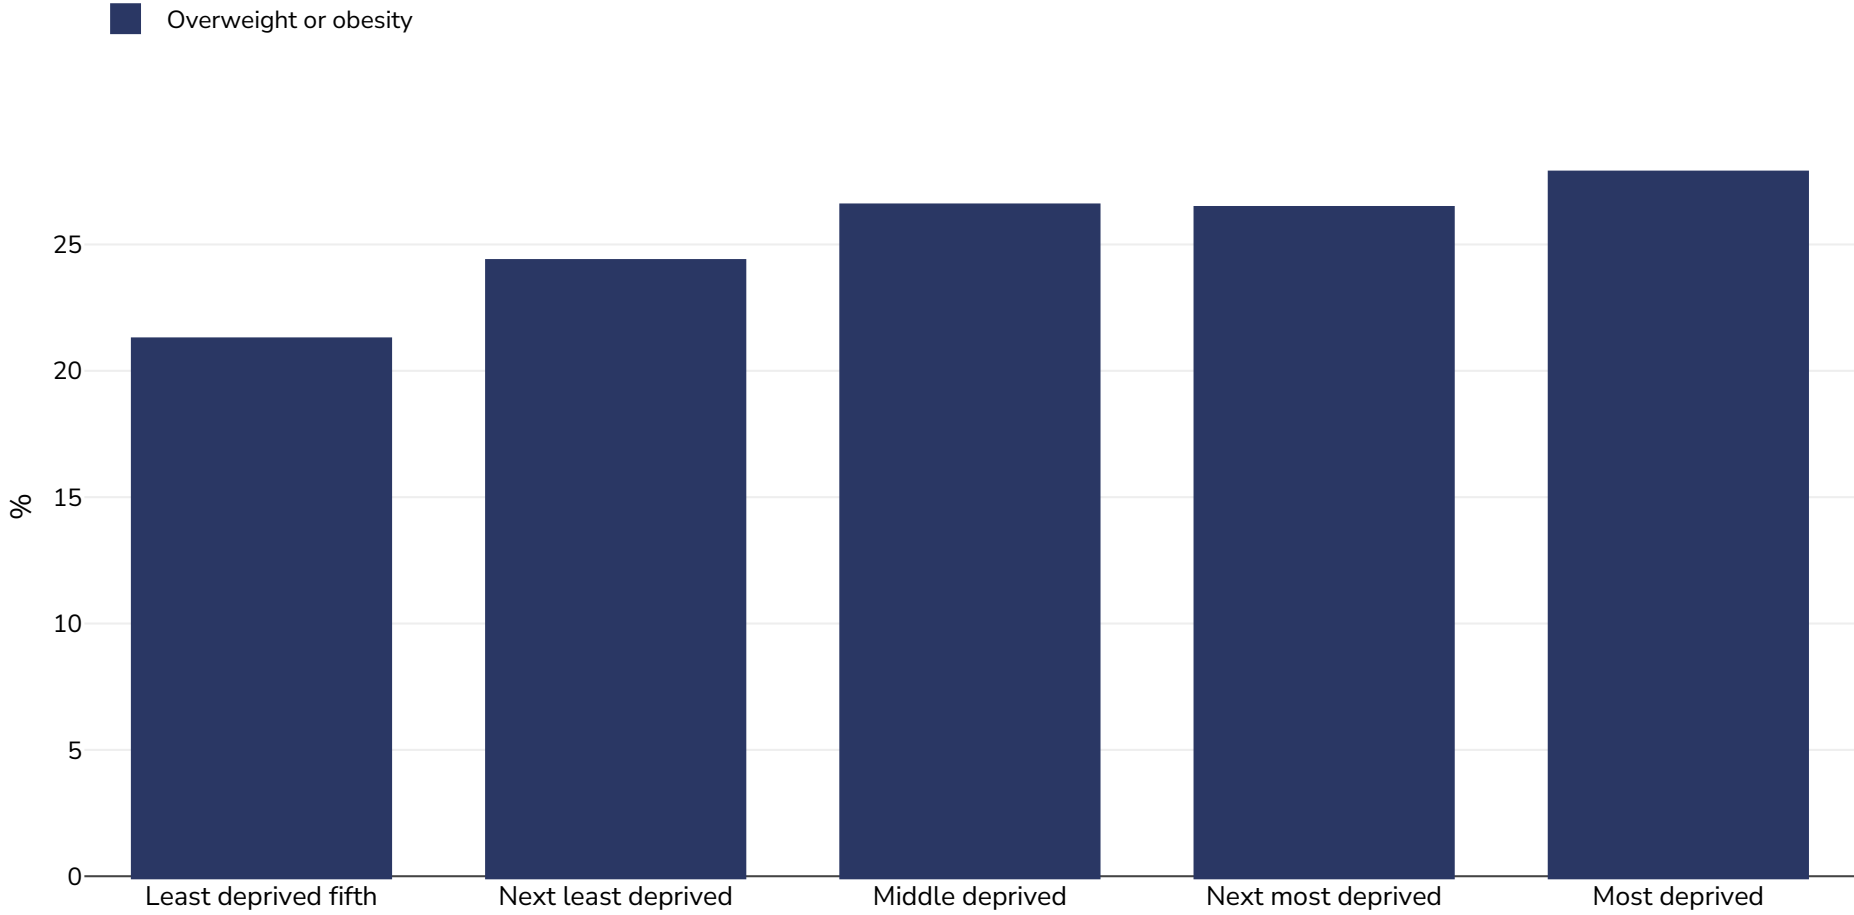

Wales: Overweight/obesity by socio-economic group

Girls, 2013-2014

Survey type:	Measured
Age:	4-5
Sample size:	30669
Area covered:	National
References:	Child Measurement Programme 2013/4 http://www2.nphs.wales.nhs.uk:8080/ChildMeasurementDocs.nsf/85c50756737f79ac80256f2700534ea3/692fe9649b4fc8be80257e49002a4bcb/\$FILE/ATTOSH7G.pdf (last accessed 9th June 2015)
Notes:	85th-95th centile for overweight 95th centile for obesity
Cutoffs:	Other