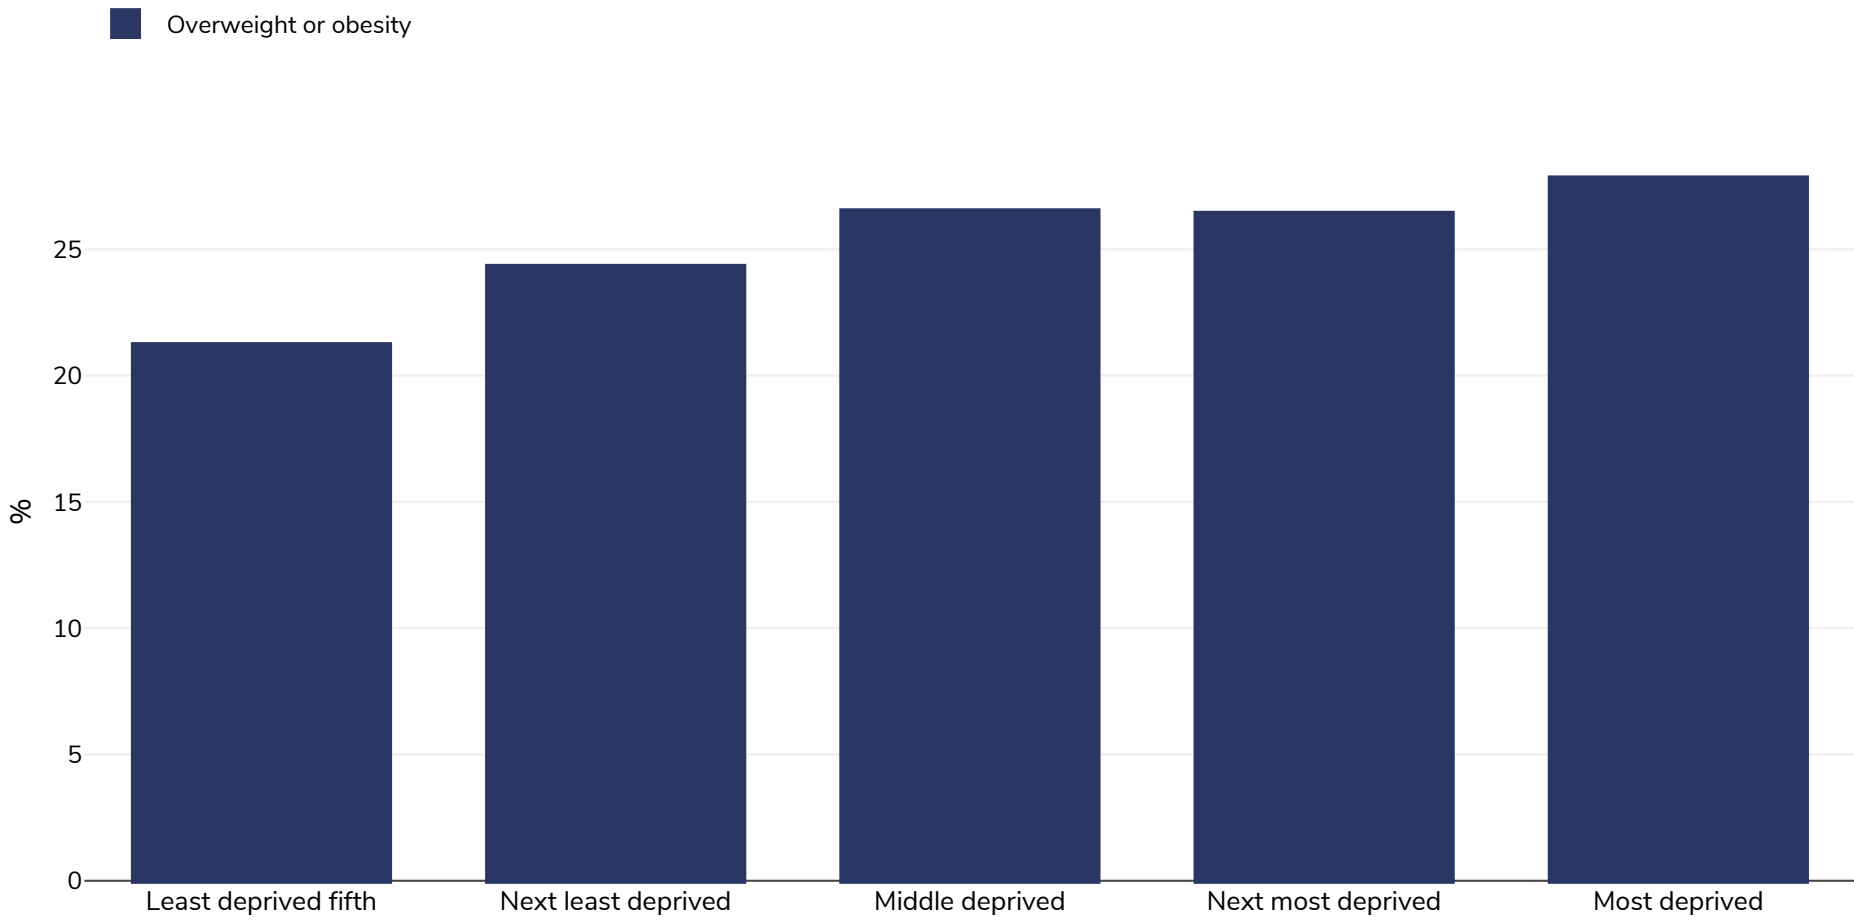

Wales: Overweight/obesity by socio-economic group

Girls, 2013-2014

Survey type:	Measured
Age:	4-5
Sample size:	30669
Area covered:	National
References:	Child Measurement Programme 2013/4 http://www2.nphs.wales.nhs.uk:8080/ChildMeasurementDocs.nsf/85c50756737f79ac80256f2700534ea3/692fe9649b4fc8be80257e49002a4bcb/\$FILE/ATTOSH7G.pdf (last accessed 9th June 2015)
Notes:	85th-95th centile for overweight 95th centile for obesity
Cutoffs:	Other