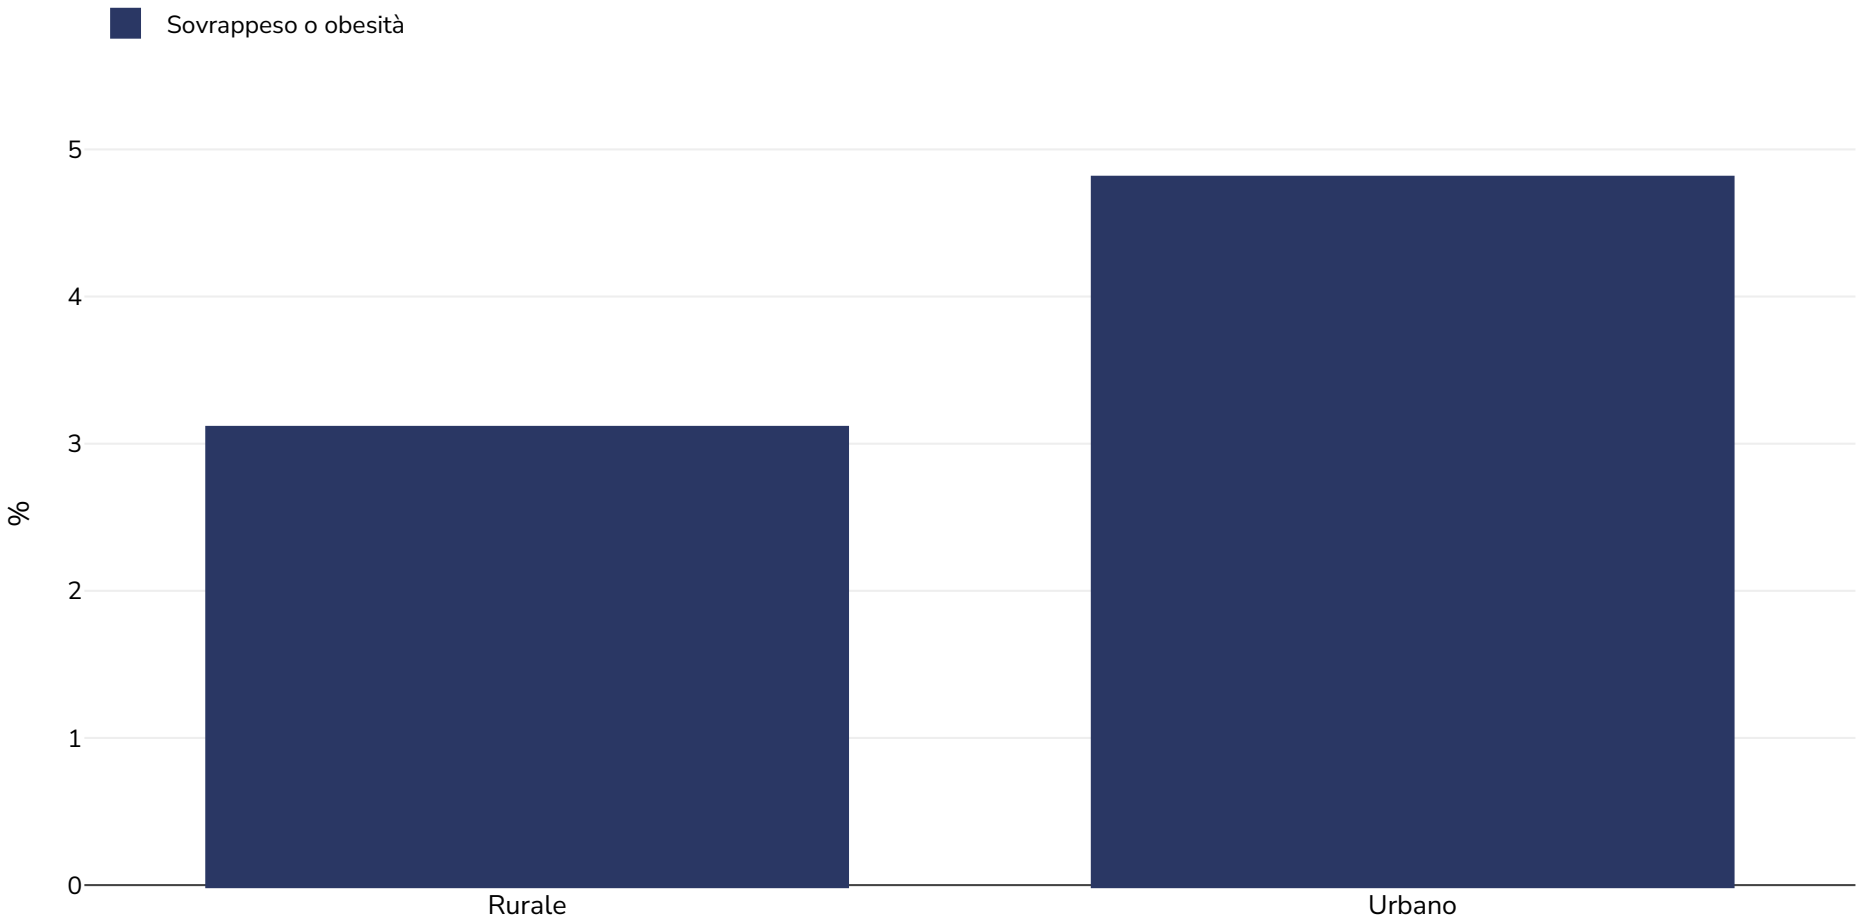

Laos: Overweight/obesity by region

Infants, 2017

Dimensioni del campione:	11359
Riferimenti:	MICS-DHS: Lao Social Indicator Survey II 2017, Survey Findings Report. Vientiane, Lao PDR: Lao Statistics Bureau and UNICEF
Note (disponibile solo in inglese):	UNICEF/WHO/World Bank Joint Child Malnutrition Estimates Expanded Database: Overweight (Survey Estimates), May 2023, New York. For more information about the methodology, please consult https://data.unicef.org/resources/jme-2023-country-consultations/
Definizioni (disponibile solo in inglese):	=>+SD