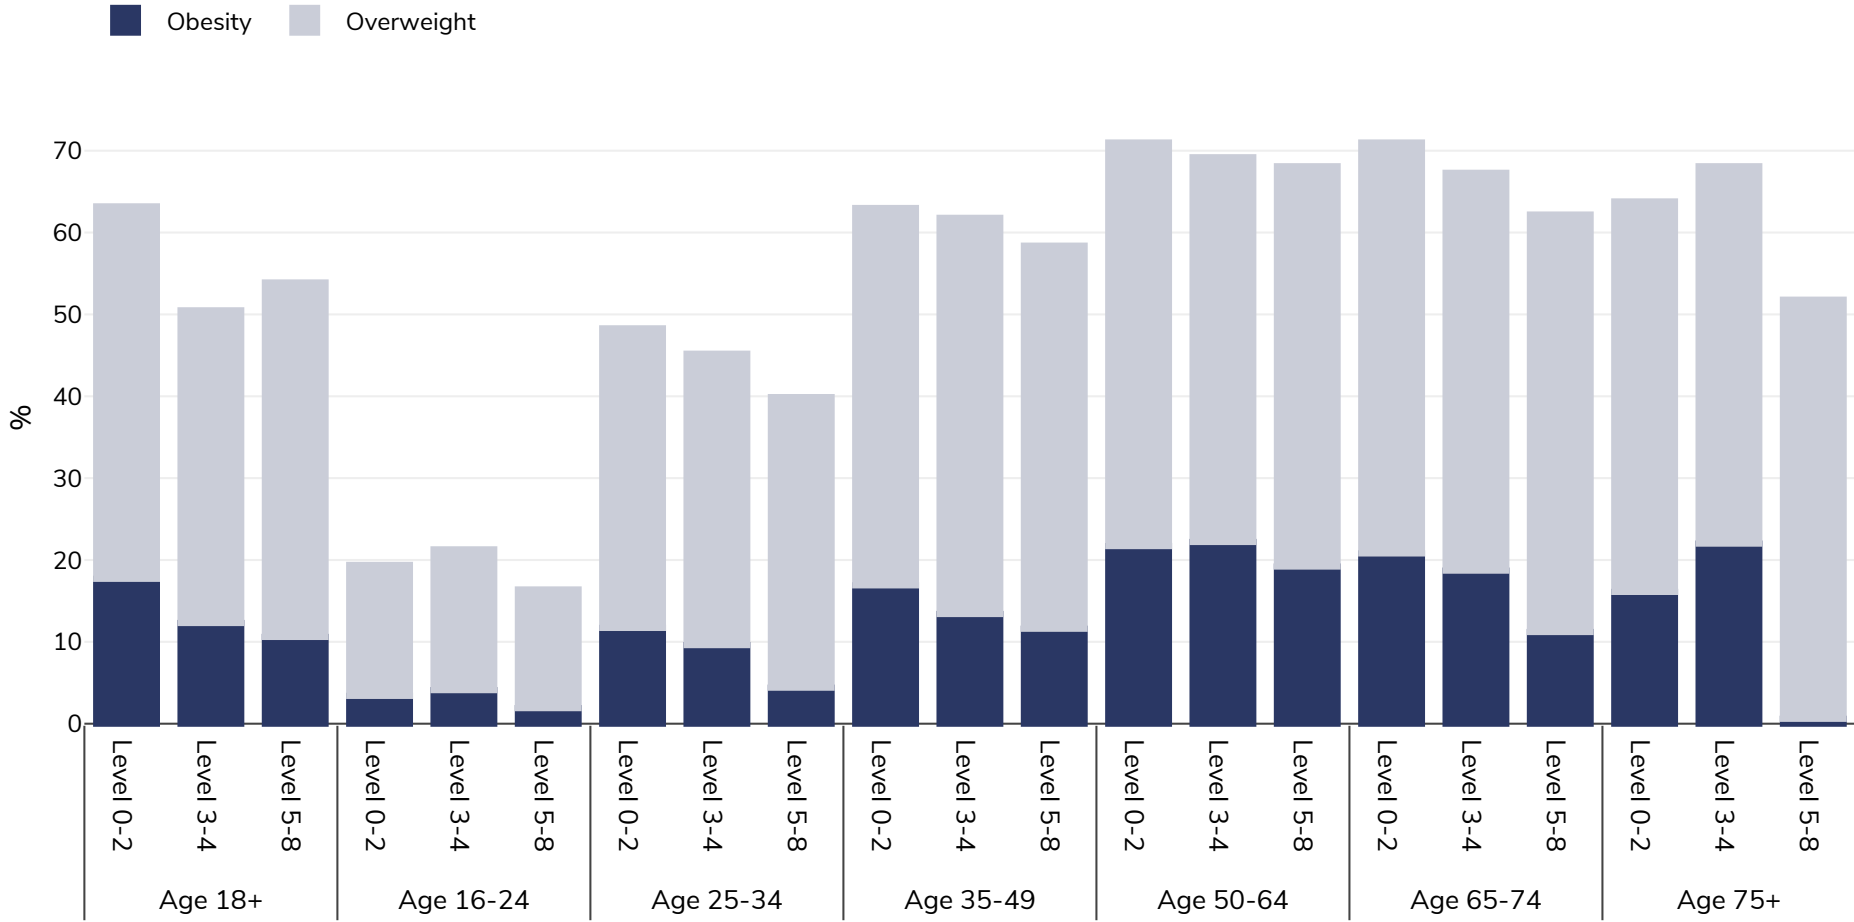

Portugal: Overweight/obesity by age and education

Men, 2017

Survey type: Self-reported

Area covered: National

References: 2017 - Education EUROSTAT Database http://appsso.eurostat.ec.europa.eu/nui/show.do?dataset=ilc_hch10&lang=en (last accessed 25.08.20)

Unless otherwise noted, overweight refers to a BMI between 25kg and 29.9kg/m², obesity refers to a BMI greater than 30kg/m².