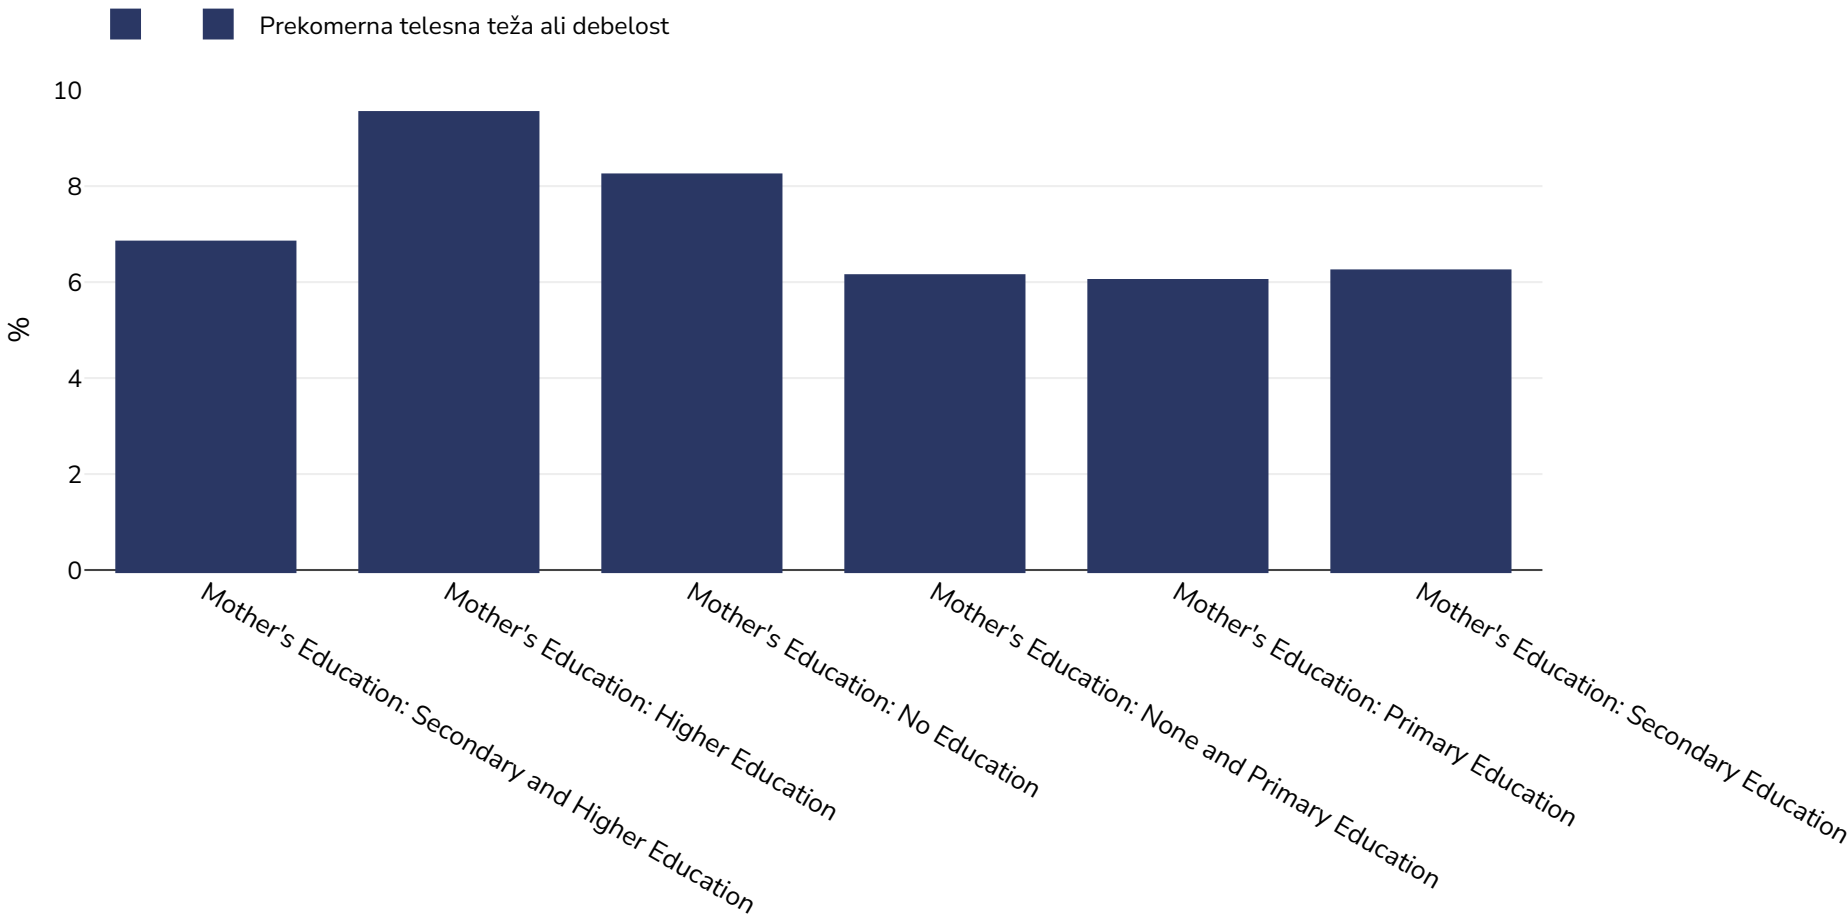

Paragvaj: Overweight/obesity by education

Infants, 1990

Obseg vzorcev: 3412

Literatura: DHS: Encuesta nacional de demografia y salud 1990. Demographic and Health Surveys. Asuncion, Paraguay, 1991

Opombe (na voljo samo v angleščini): UNICEF/WHO/World Bank Joint Child Malnutrition Estimates Expanded Database: Overweight (Survey Estimates), May 2023, New York. For more information about the methodology, please consult <https://data.unicef.org/resources/jme-2023-country-consultations/>