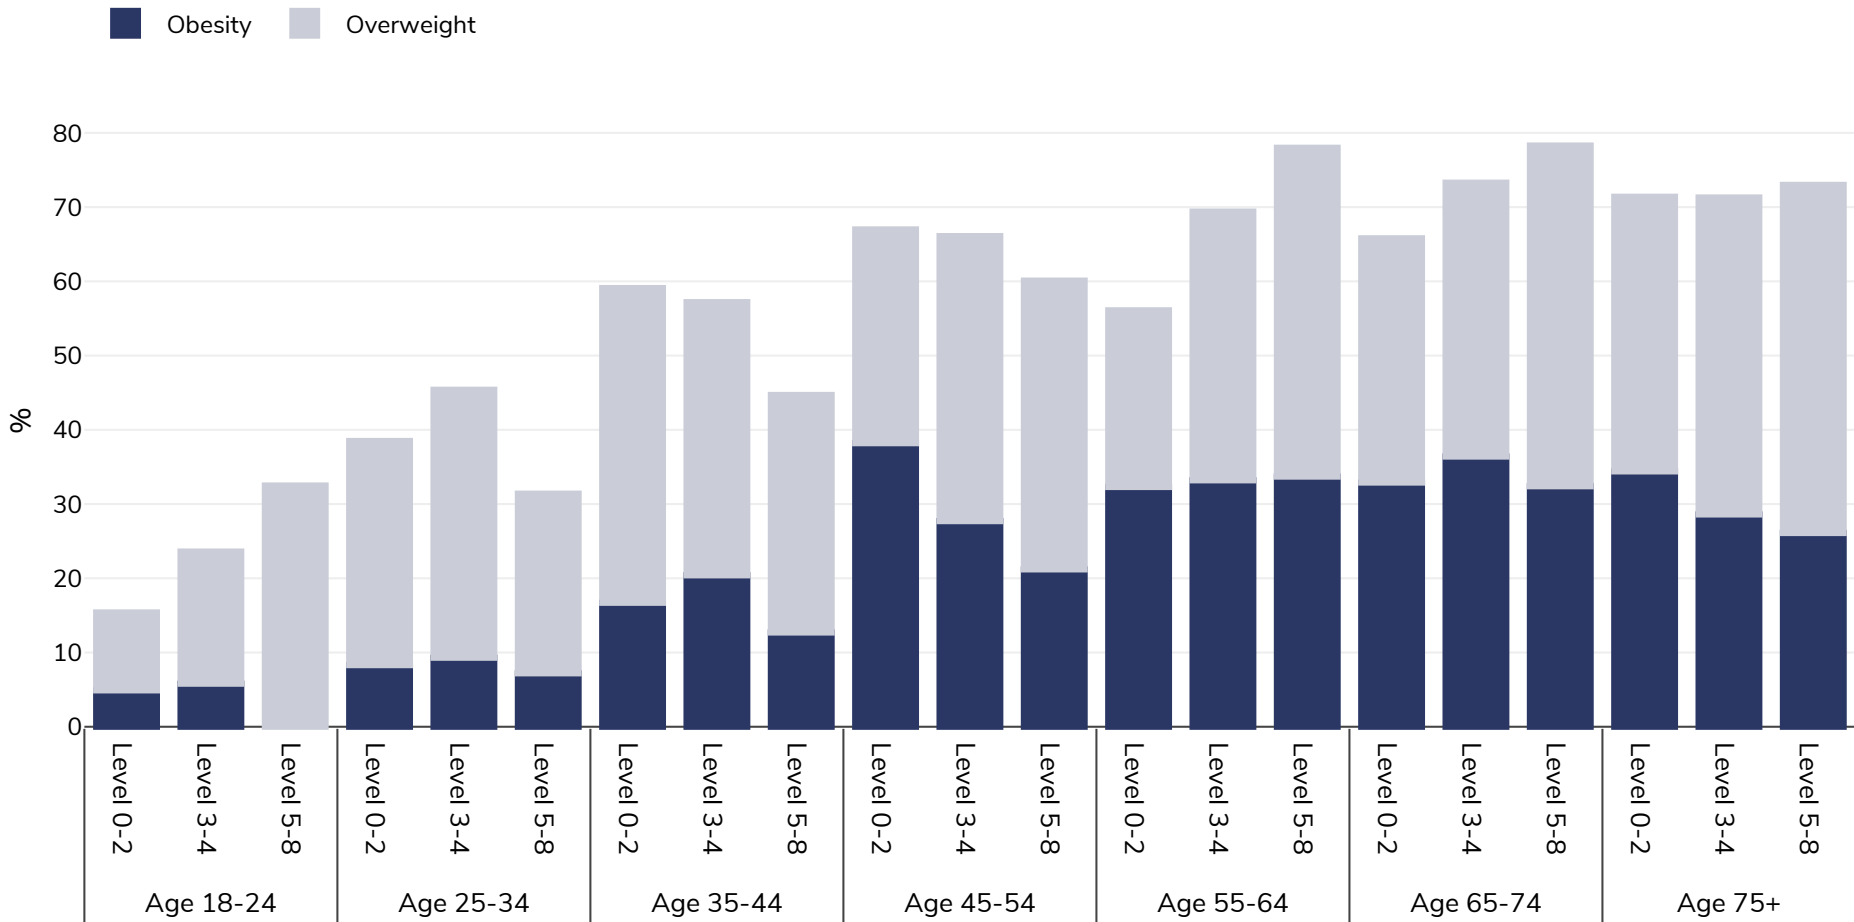

# Latvia: Overweight/obesity by age and education

Adults, 2019

Survey type: Self-reported

Area covered: National

References: Eurostat 2019. Available at [https://appsso.eurostat.ec.europa.eu/nui/show.do?dataset=hlth\\_ehis\\_bm1e&lang=en](https://appsso.eurostat.ec.europa.eu/nui/show.do?dataset=hlth_ehis_bm1e&lang=en) (last accessed 09.08.21).

Notes: NB. Some age ranges missing due to insufficient data to display by age & educational status

Unless otherwise noted, overweight refers to a BMI between 25kg and 29.9kg/m<sup>2</sup>, obesity refers to a BMI greater than 30kg/m<sup>2</sup>.