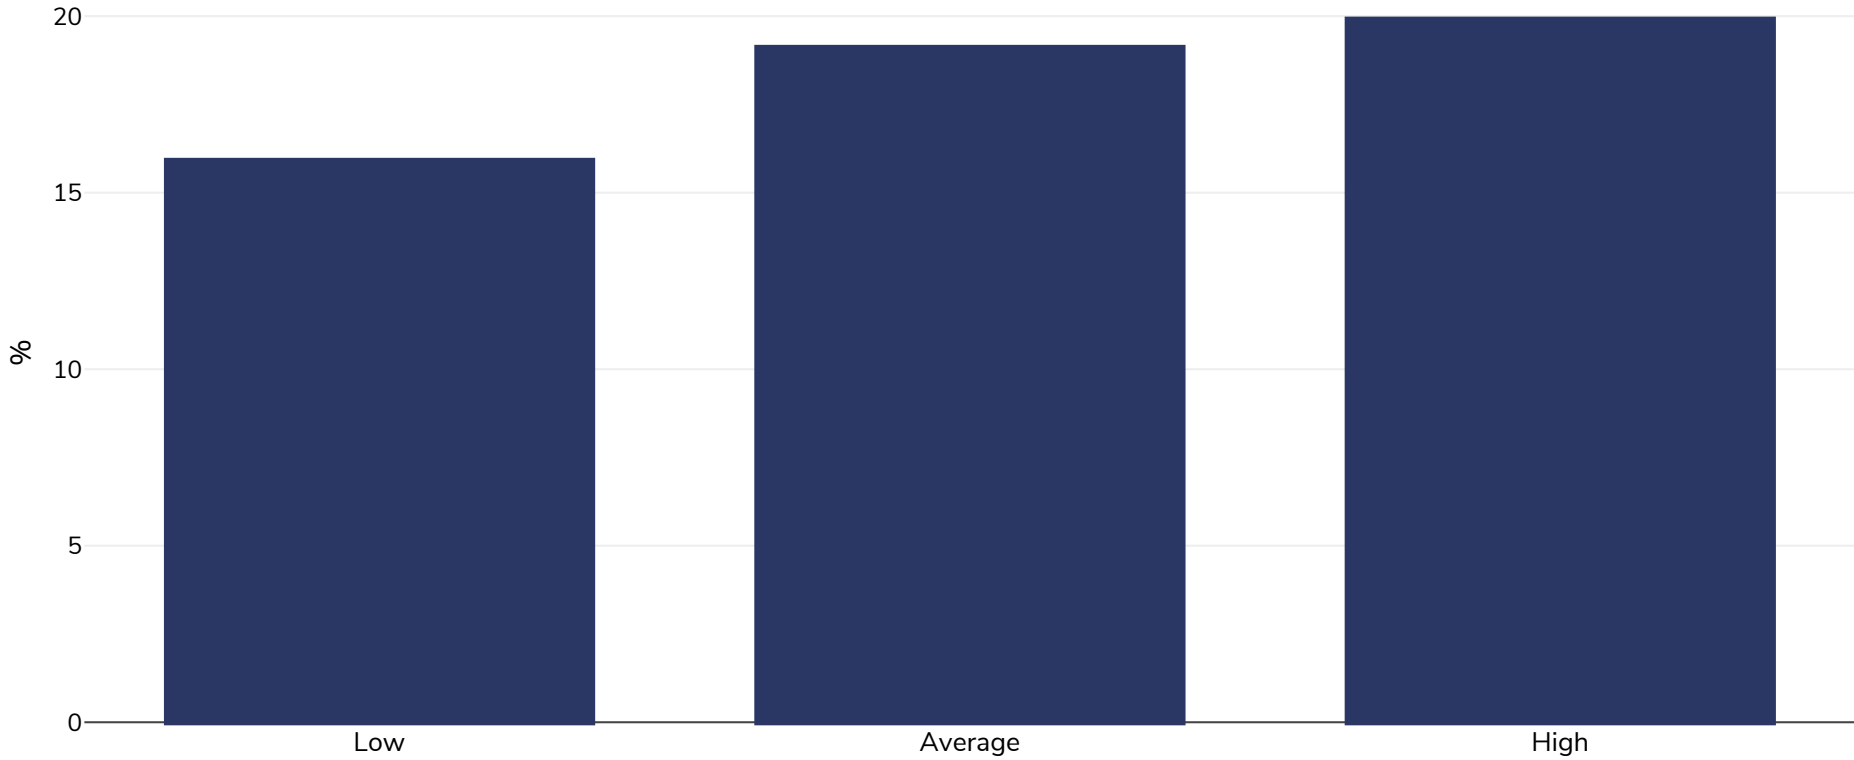

# Lithuania: Overweight/obesity by socio-economic group

Children, 2010

Overweight or obesity

Survey type:	Measured
Age:	9-10
Sample size:	4810
References:	<a href="http://vddb.laba.lt/fedora/get/LT-eLABa-0001:E.02~2013~D_20130919_143656-85087/DS.005.0.02.ETD">http://vddb.laba.lt/fedora/get/LT-eLABa-0001:E.02~2013~D_20130919_143656-85087/DS.005.0.02.ETD</a> (last accessed 9th June 2015)
Cutoffs:	IOTF