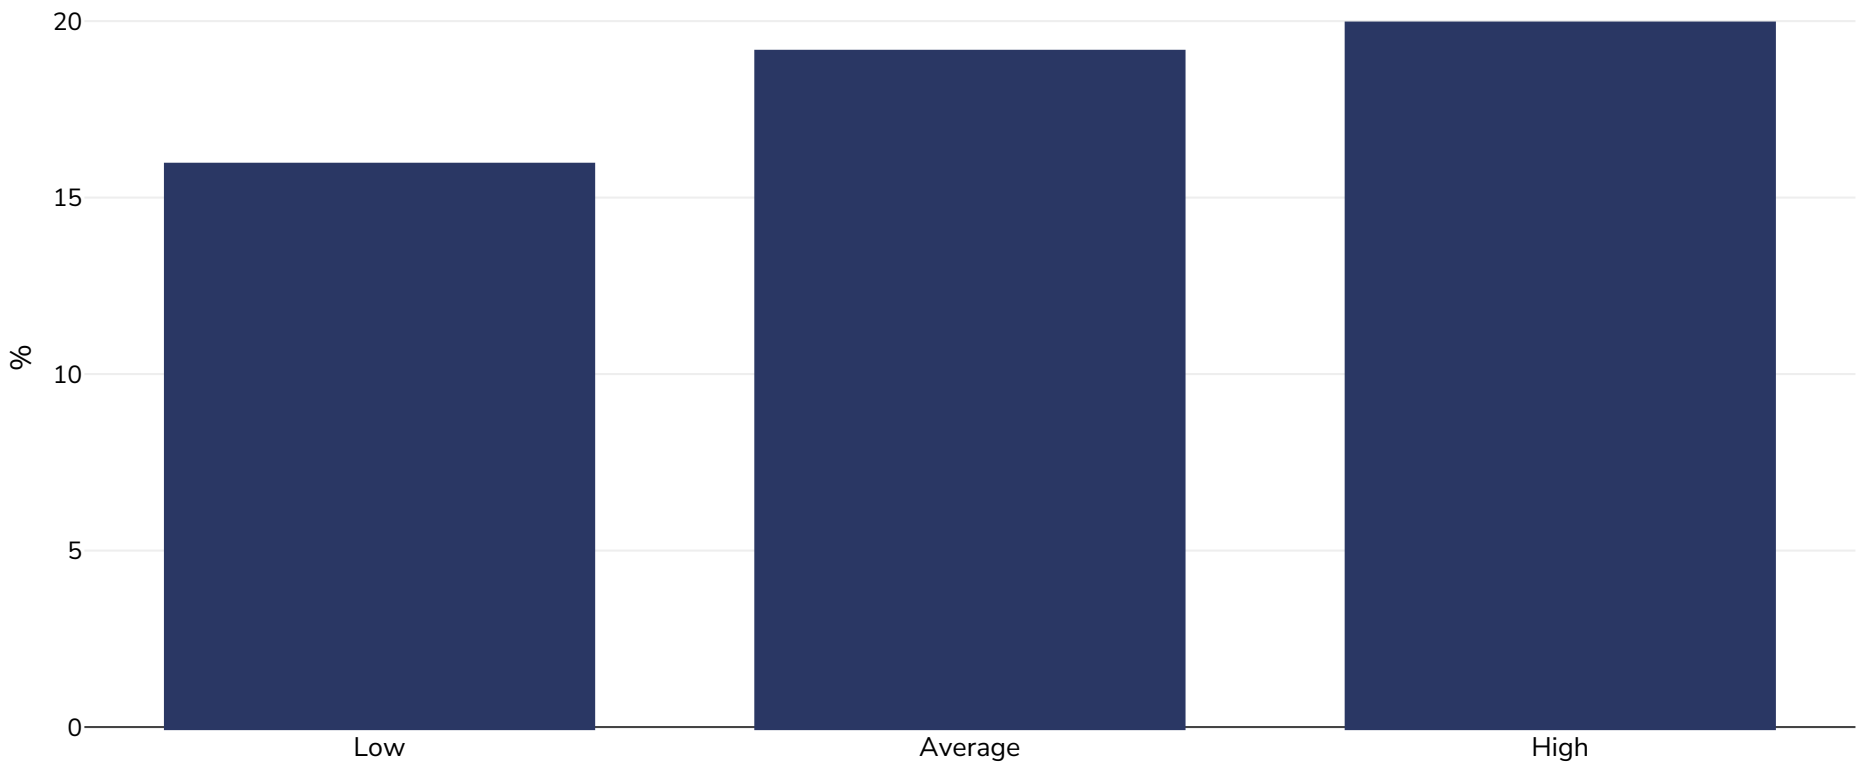

Lithuania: Overweight/obesity by socio-economic group

Children, 2010

Overweight or obesity

Survey type:	Measured
Age:	9-10
Sample size:	4810
References:	http://vddb.laba.lt/fedora/get/LT-eLABa-0001:E.02~2013~D_20130919_143656-85087/DS.005.0.02.ETD (last accessed 9th June 2015)
Cutoffs:	IOTF