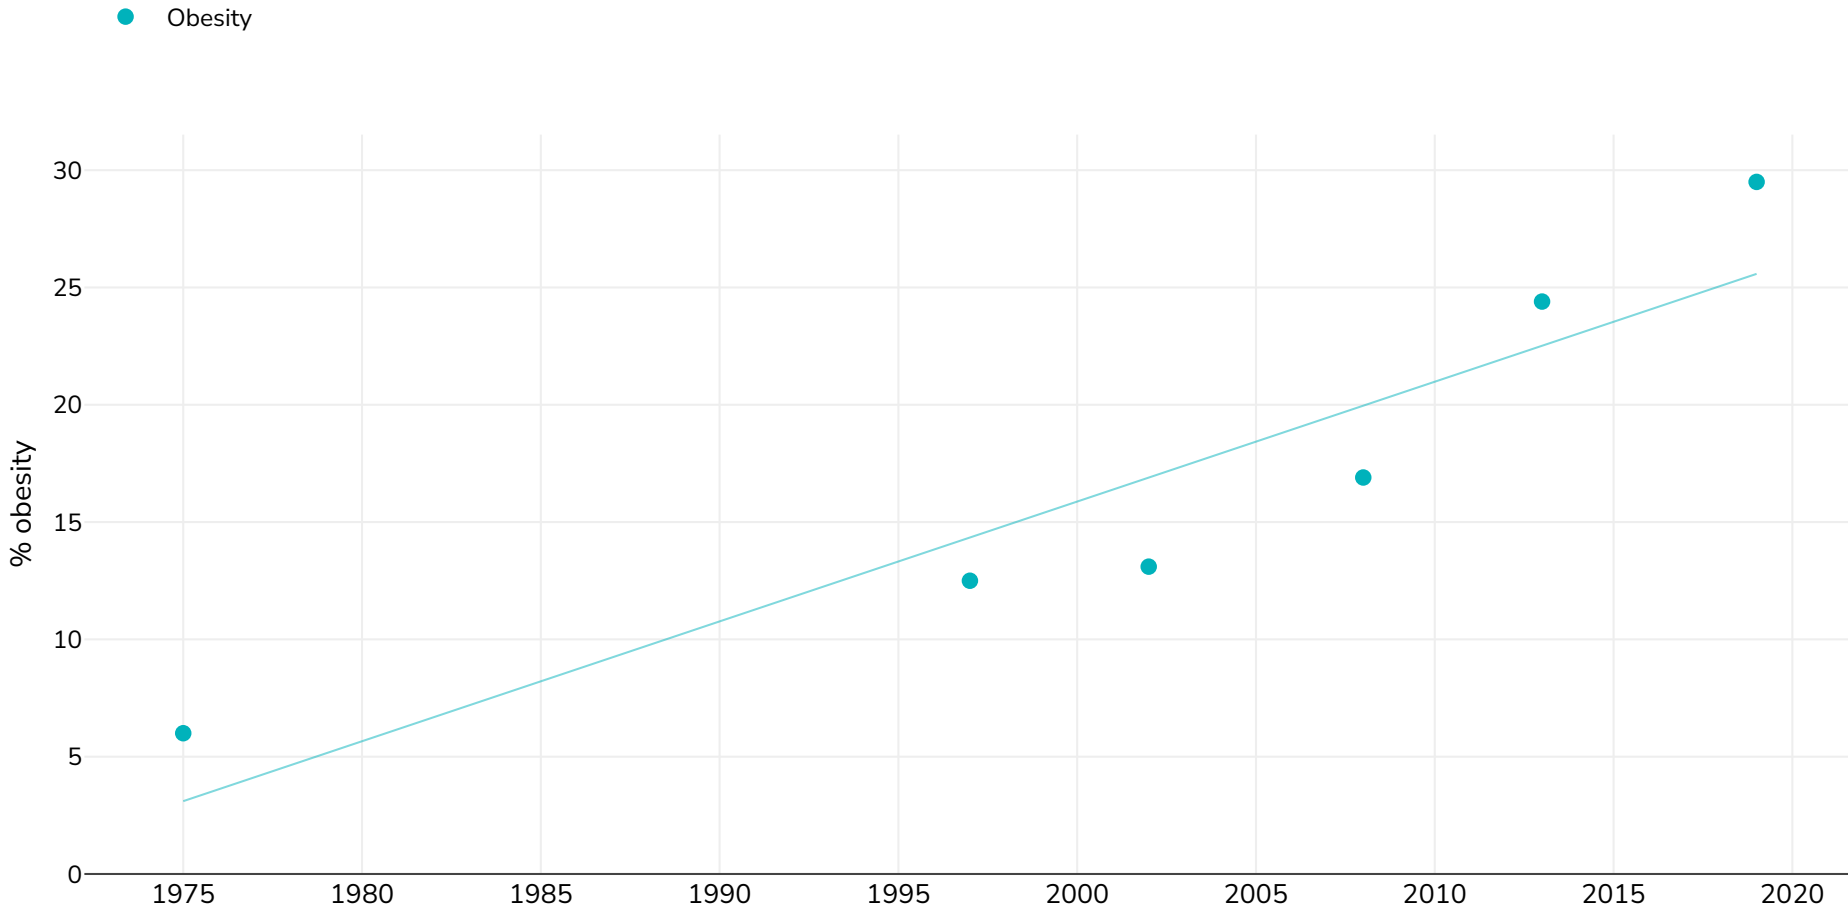

Brazil: % Adults living with obesity in Brazil 1975-2014

Women

Survey type: Measured

References: For full details of references visit <https://data.worldobesity.org/>

Unless otherwise noted, overweight refers to a BMI between 25kg and 29.9kg/m², obesity refers to a BMI greater than 30kg/m².

Different methodologies may have been used to collect this data and so data from different surveys may not be strictly comparable. Please check with original data sources for methodologies used.